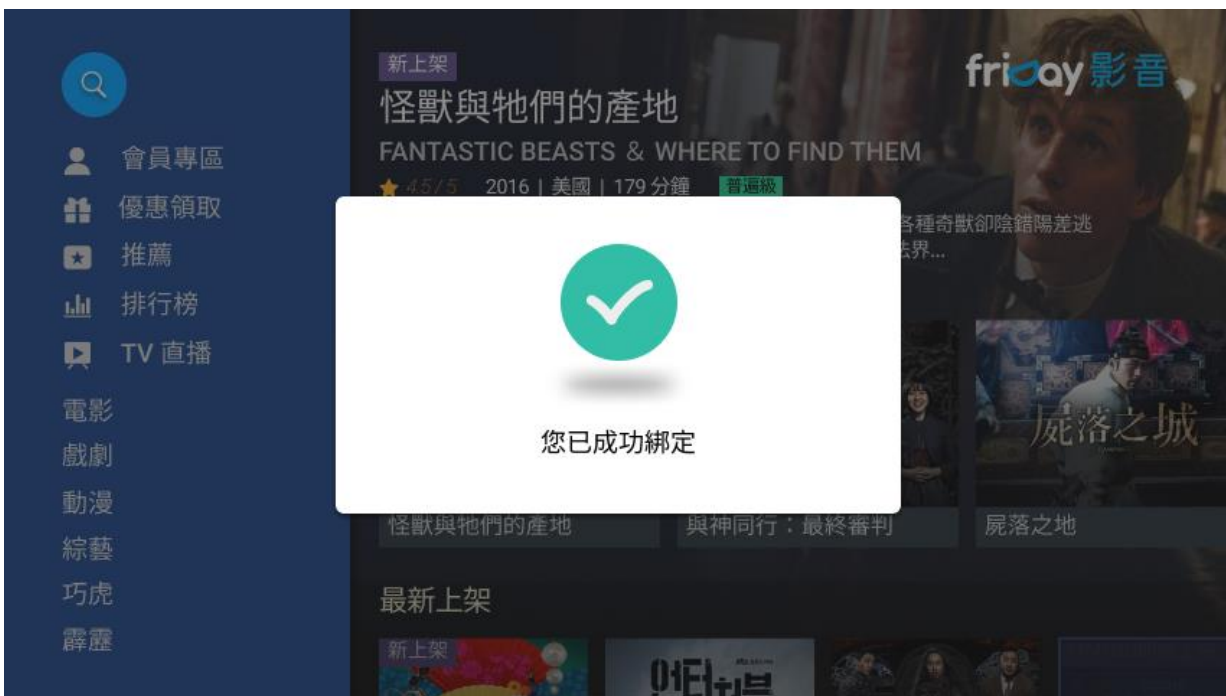

綁定成功者畫面

綁定失敗，通常是已有自行購買的遠傳方案
請改用其他無購買遠傳訂閱會員之帳號綁定

如出現error code 至2354，請等候1-2小時再進行綁定

無遠傳friDay影音會員者TV APP導引註冊

跳轉註冊畫面，請以手機進行操作，註冊完成請點我已完成註冊

The diagram illustrates a five-step registration process for the friDay TV app. It features five vertical panels, each representing a step. Step 1 shows a QR code. Step 2 shows the registration form. Step 3 shows a verification code screen. Step 4 shows the password setting screen. Step 5 shows the completion screen with a '成功' (Success) button. At the bottom, there are two buttons: '下次再說' (Next time) and '我已完成註冊' (I have completed registration), with the latter highlighted by a red box.