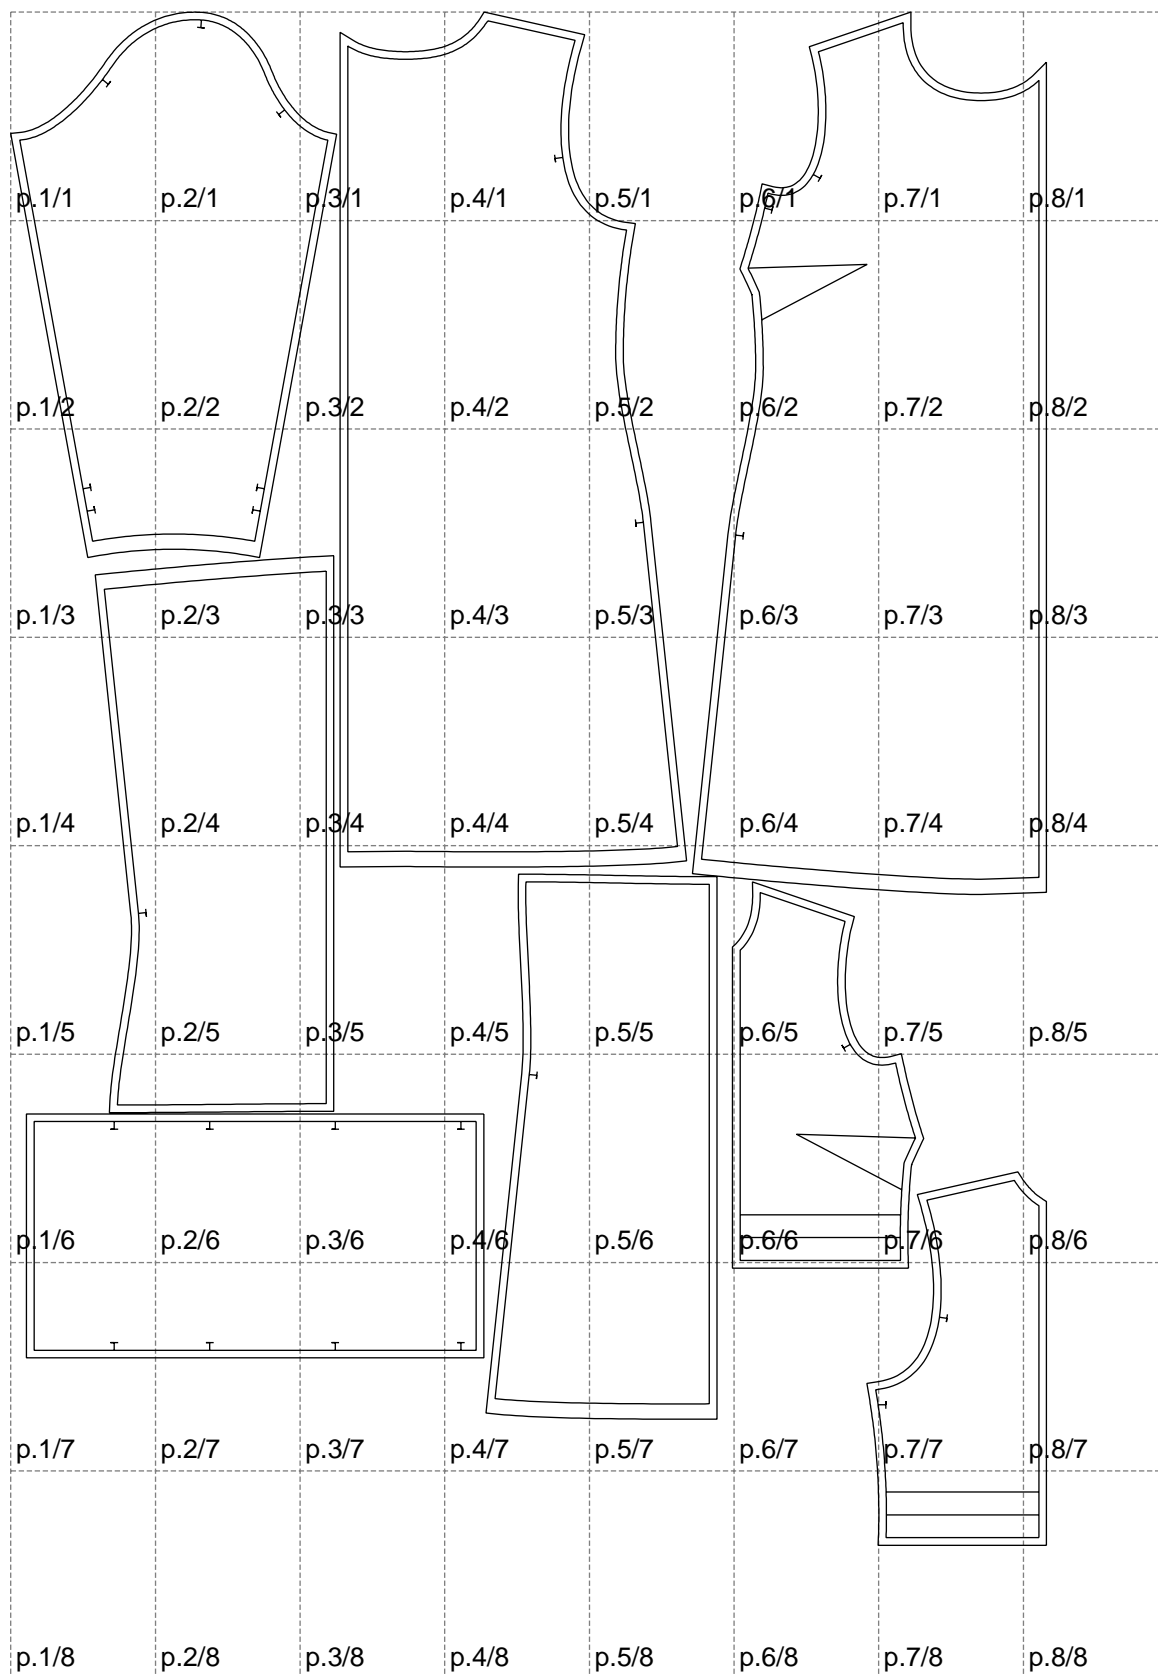

Not for print

Paper size: A4, size:1358.94 x2011.38 mm

Example

size:1488.97 x1443.86 mm

Maneken =1 ver.0

rz_1=170

rz_16=116

rz_17=100

rz_18=98.8

rz_19=124

rz_20=121

.
.
.