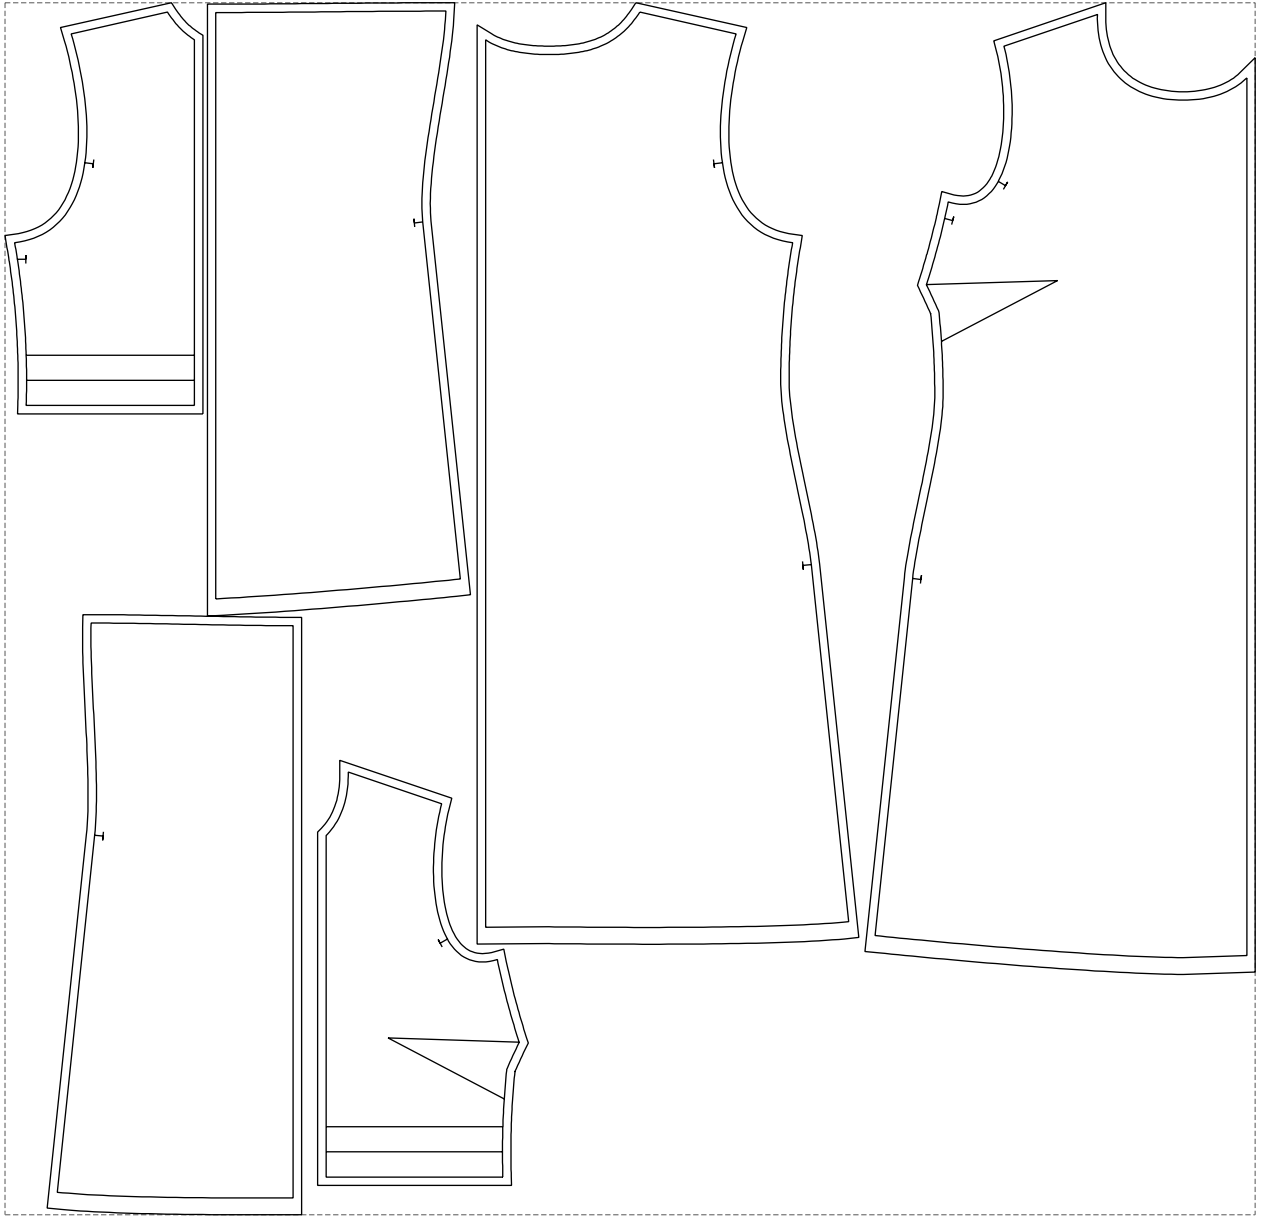

Not for print

Paper size: A4, size:1358.94 x2011.38 mm

Example

size:1488.97 x1443.86 mm

Maneken =1 ver.0

rz_1=170

rz_16=116

rz_17=100

rz_18=98.8

rz_19=124

rz_20=121

.
.
.