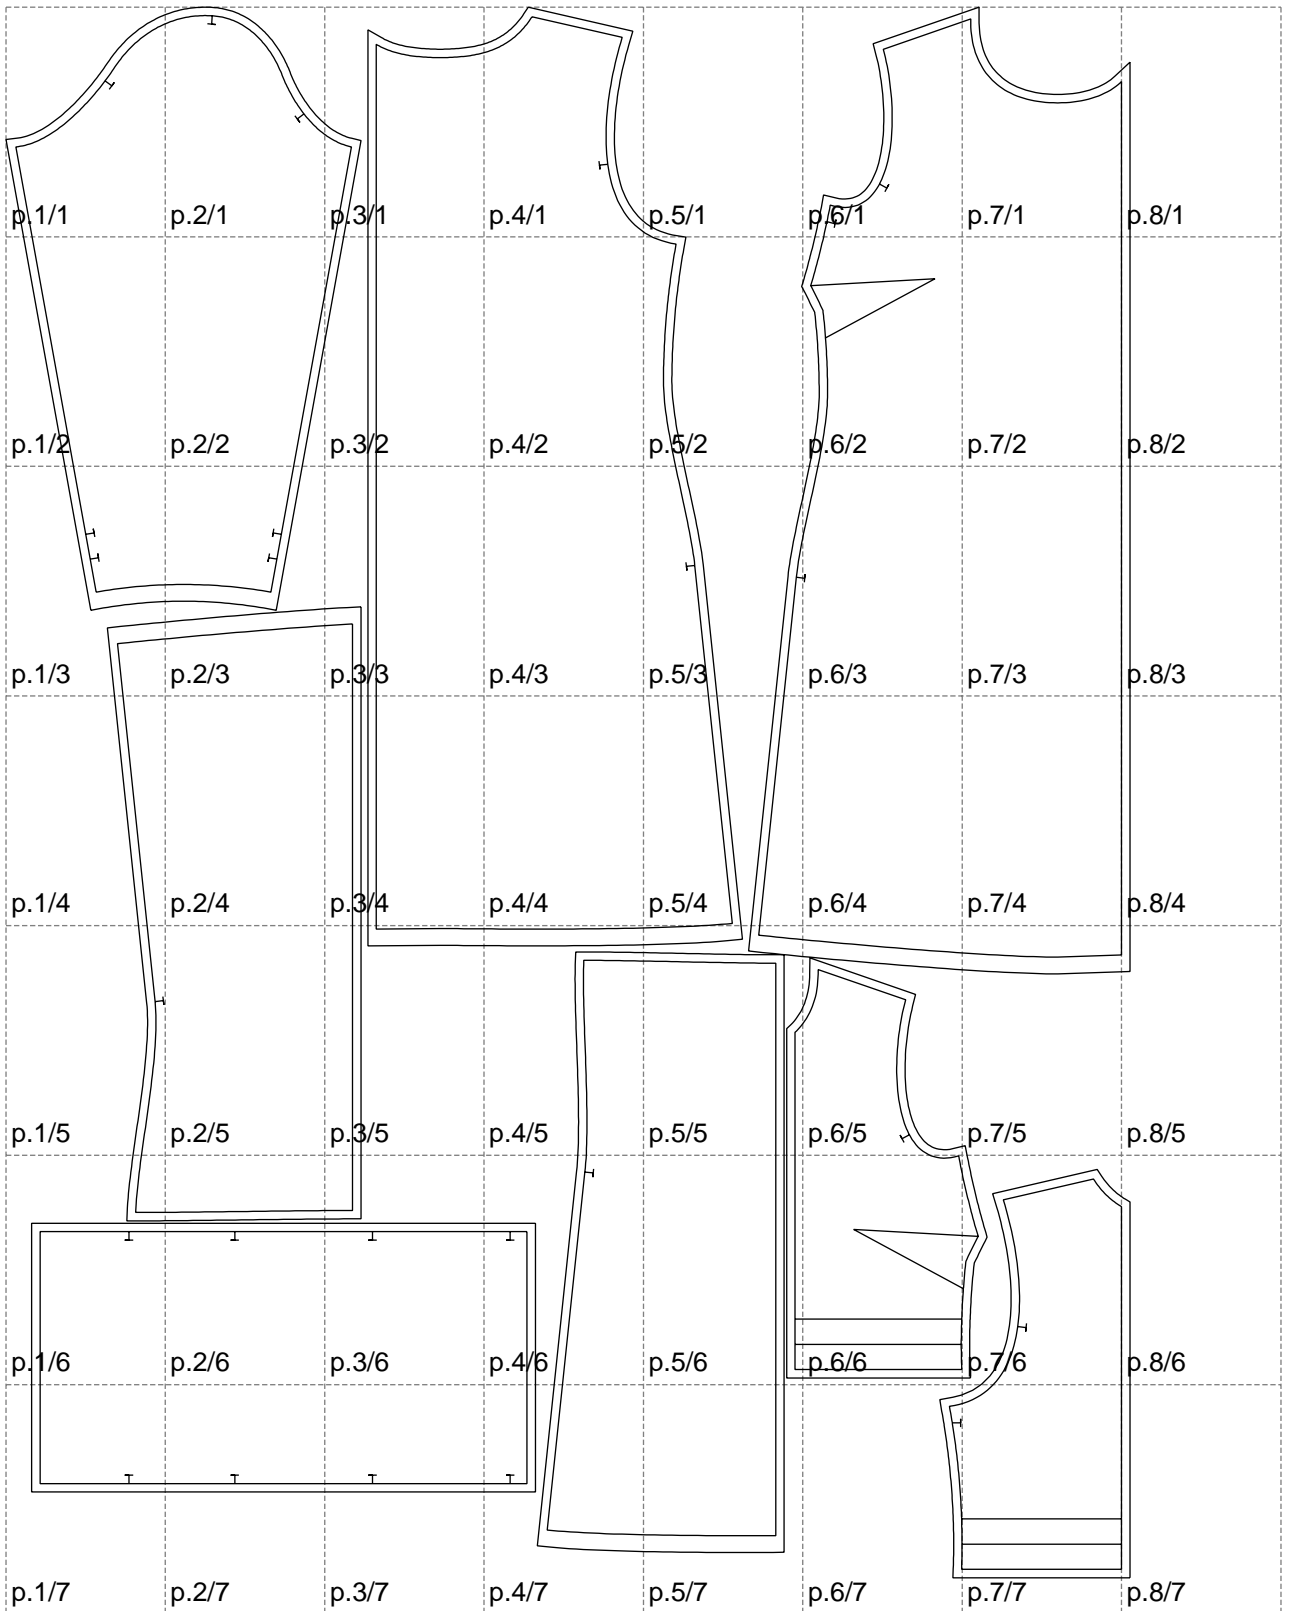

Not for print

Paper size: A4, size:1338.63 x1870.18 mm

# Example

size:1458.99 x1598.97 mm

Maneken =1 ver.0

rz\_1=170

rz\_16=112

rz\_17=96.2

rz\_18=94

rz\_19=120

rz\_20=117

---

. . . . .  
. . . . .  
. . . . .