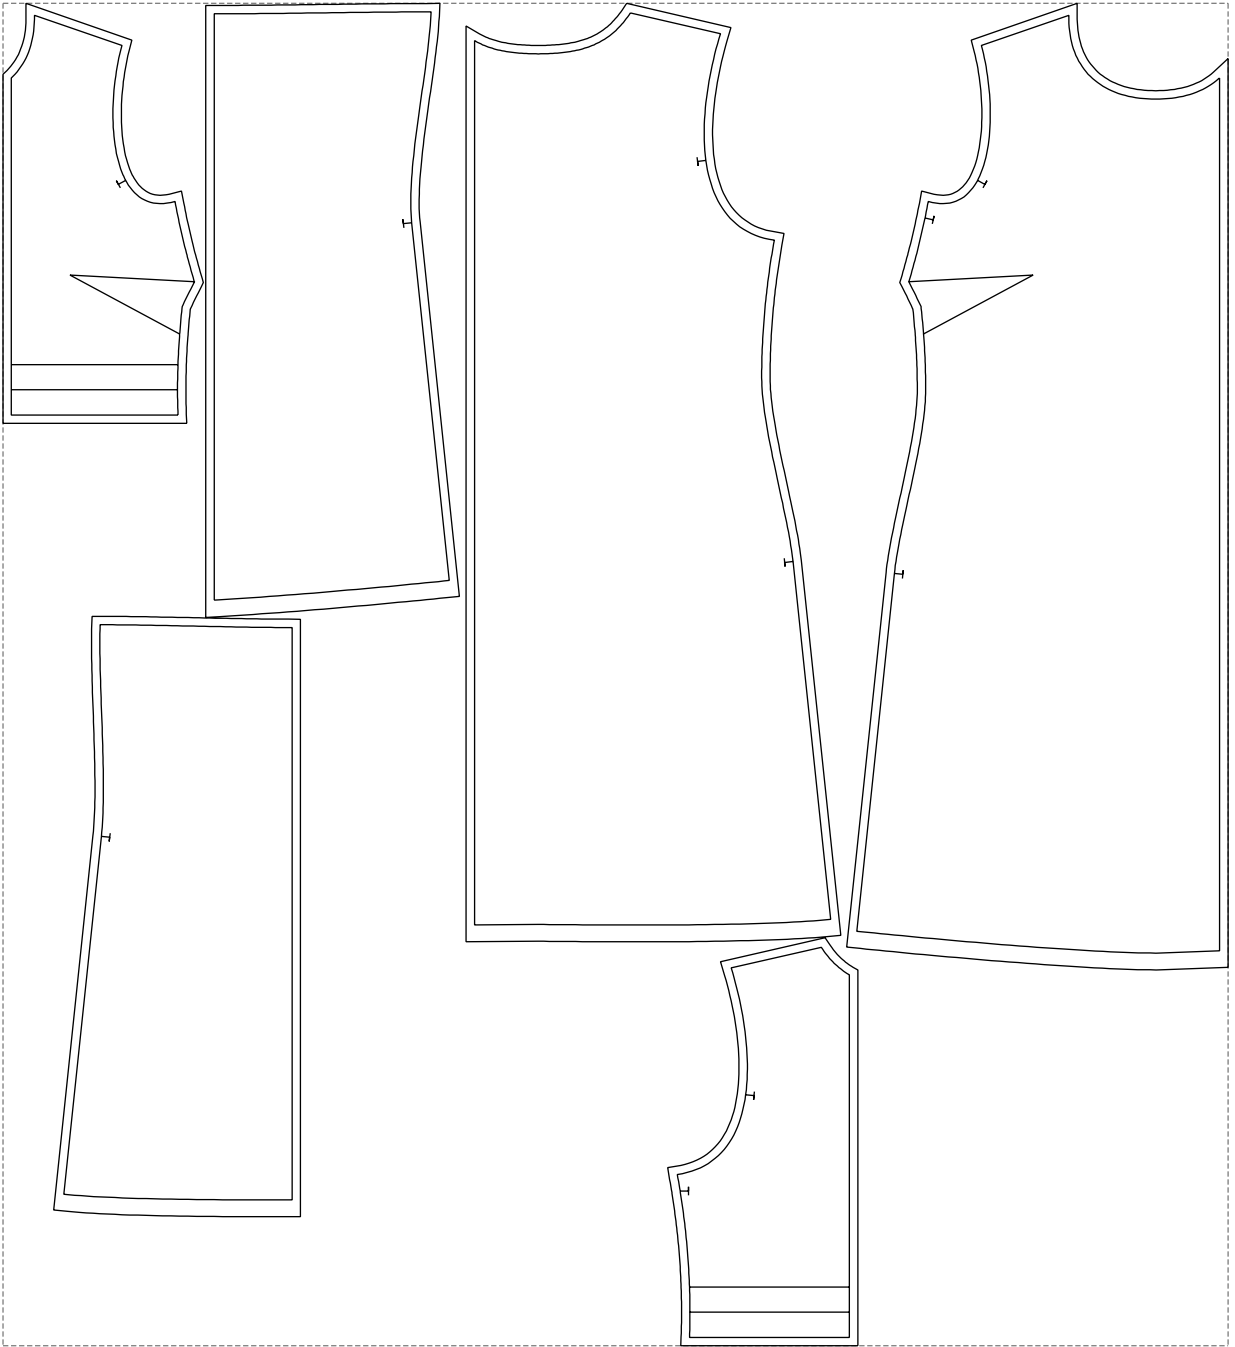

Not for print

Paper size: A4, size:1338.63 x1870.18 mm

# Example

size:1458.99 x1598.97 mm

Maneken =1 ver.0

rz\_1=170

rz\_16=112

rz\_17=96.2

rz\_18=94

rz\_19=120

rz\_20=117

---

. . . . .  
. . . . .  
. . . . .