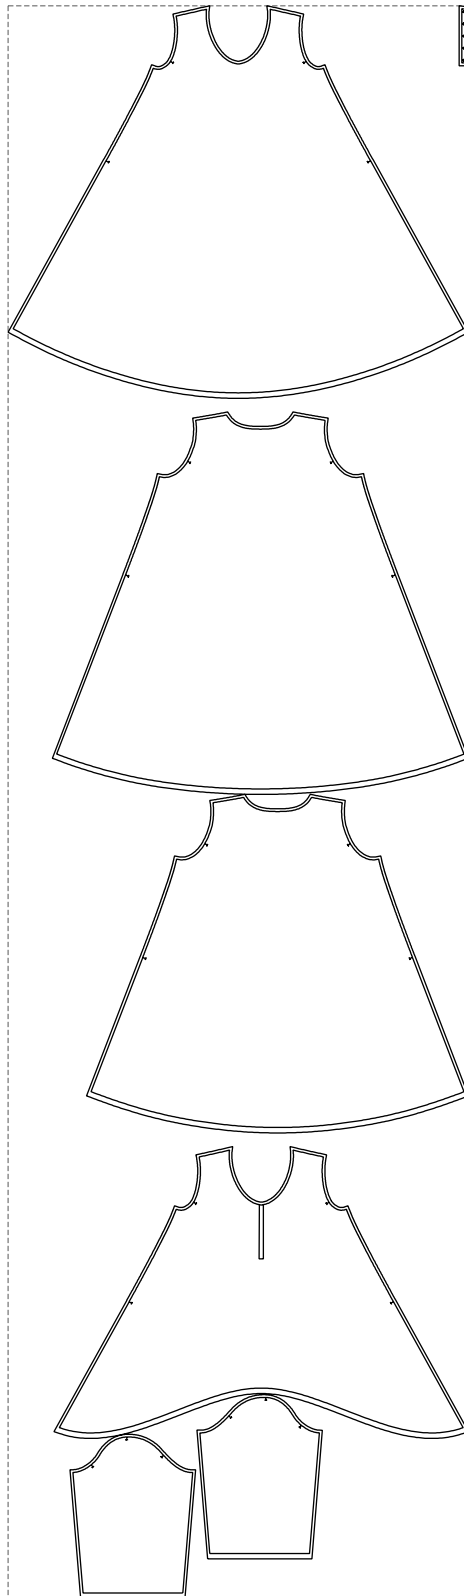

Not for print

Paper size: A4, size:1399.00 x2888.31 mm

# Example

size:1685.72 x5831.90 mm

Maneken =1 ver.0

rz\_1=170

rz\_16=120

rz\_17=104

rz\_18=103.6

rz\_19=128

rz\_20=125.1

---

. . . . .  
. . . . .  
. . . . .