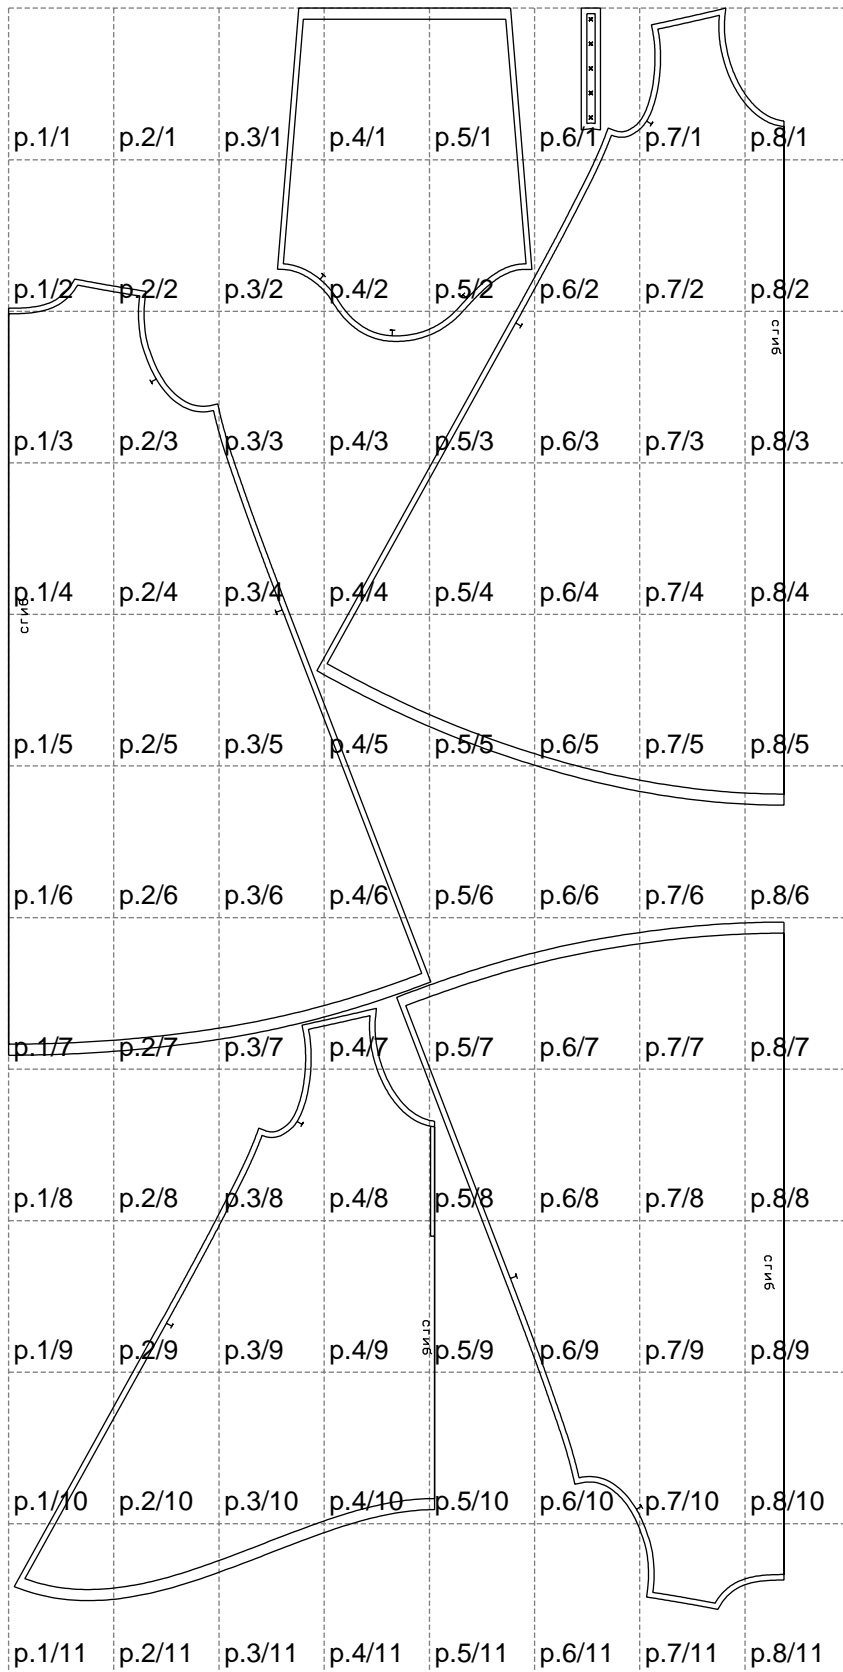

Not for print

Paper size: A4, size:1399.00 x2888.31 mm

# Example

size:1685.72 x5831.90 mm

Maneken =1 ver.0

rz\_1=170

rz\_16=120

rz\_17=104

rz\_18=103.6

rz\_19=128

rz\_20=125.1

---

. . . . .  
. . . . .  
. . . . .