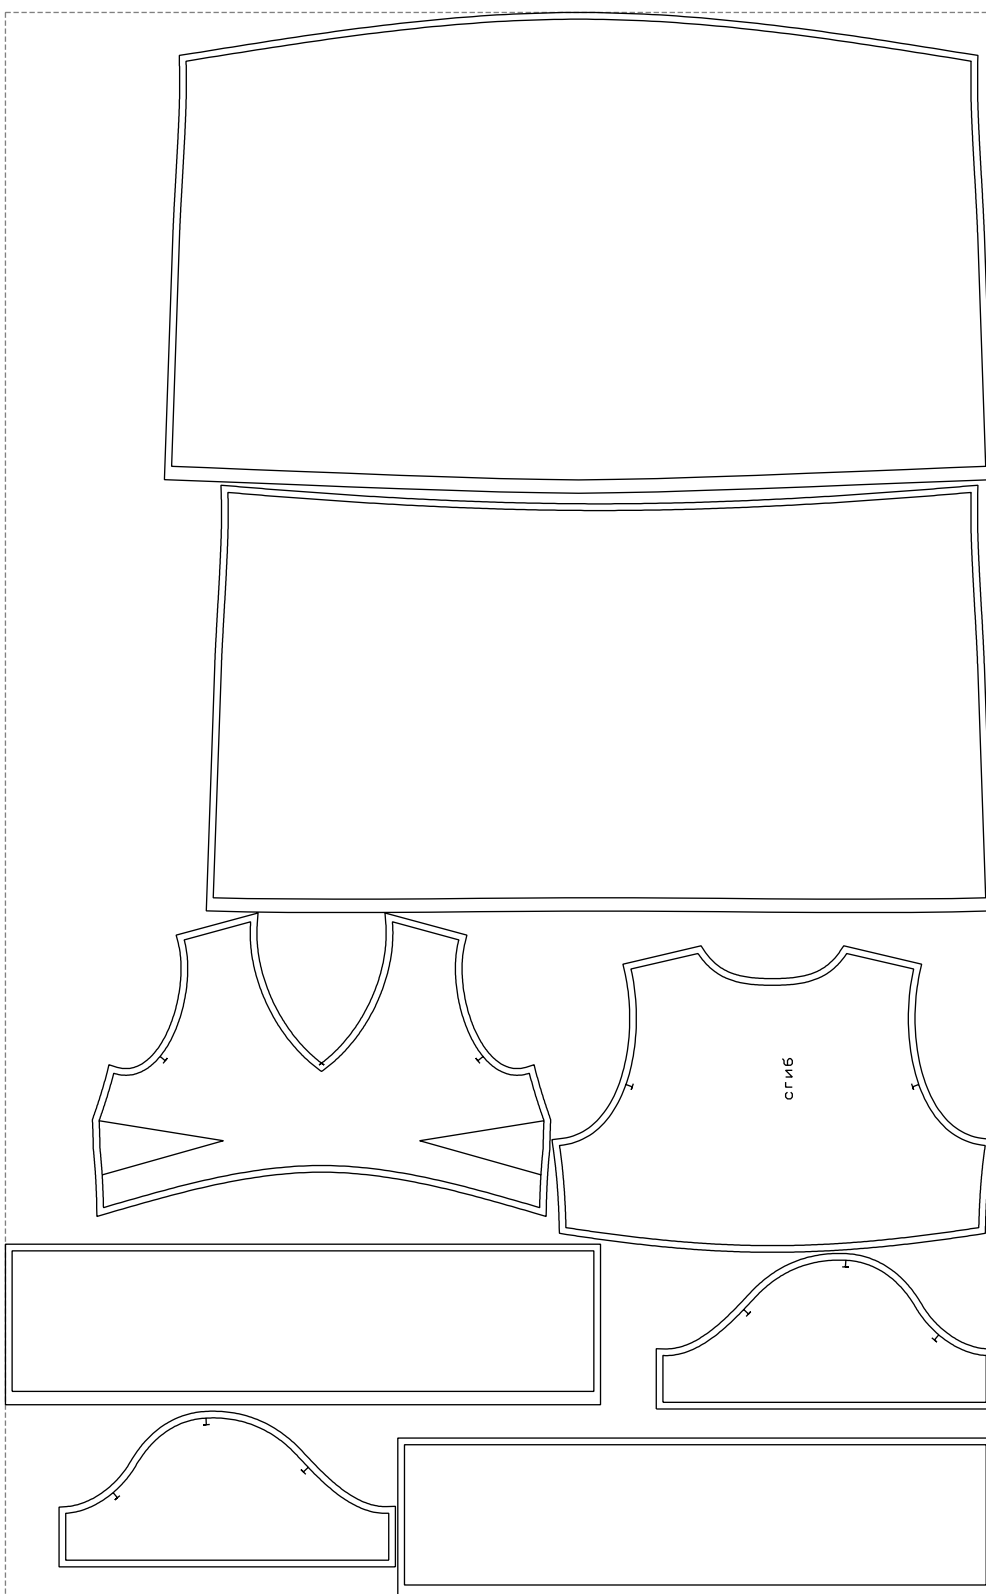

Not for print

Paper size: A4, size:1307.56 x1393.09 mm

# Example

size:1478.73 x2375.58 mm

Maneken =1 ver.0

rz\_1=170

rz\_16=120

rz\_17=104

rz\_18=103.6

rz\_19=128

rz\_20=125.1

---

. . . . .  
. . . . .  
. . . . .