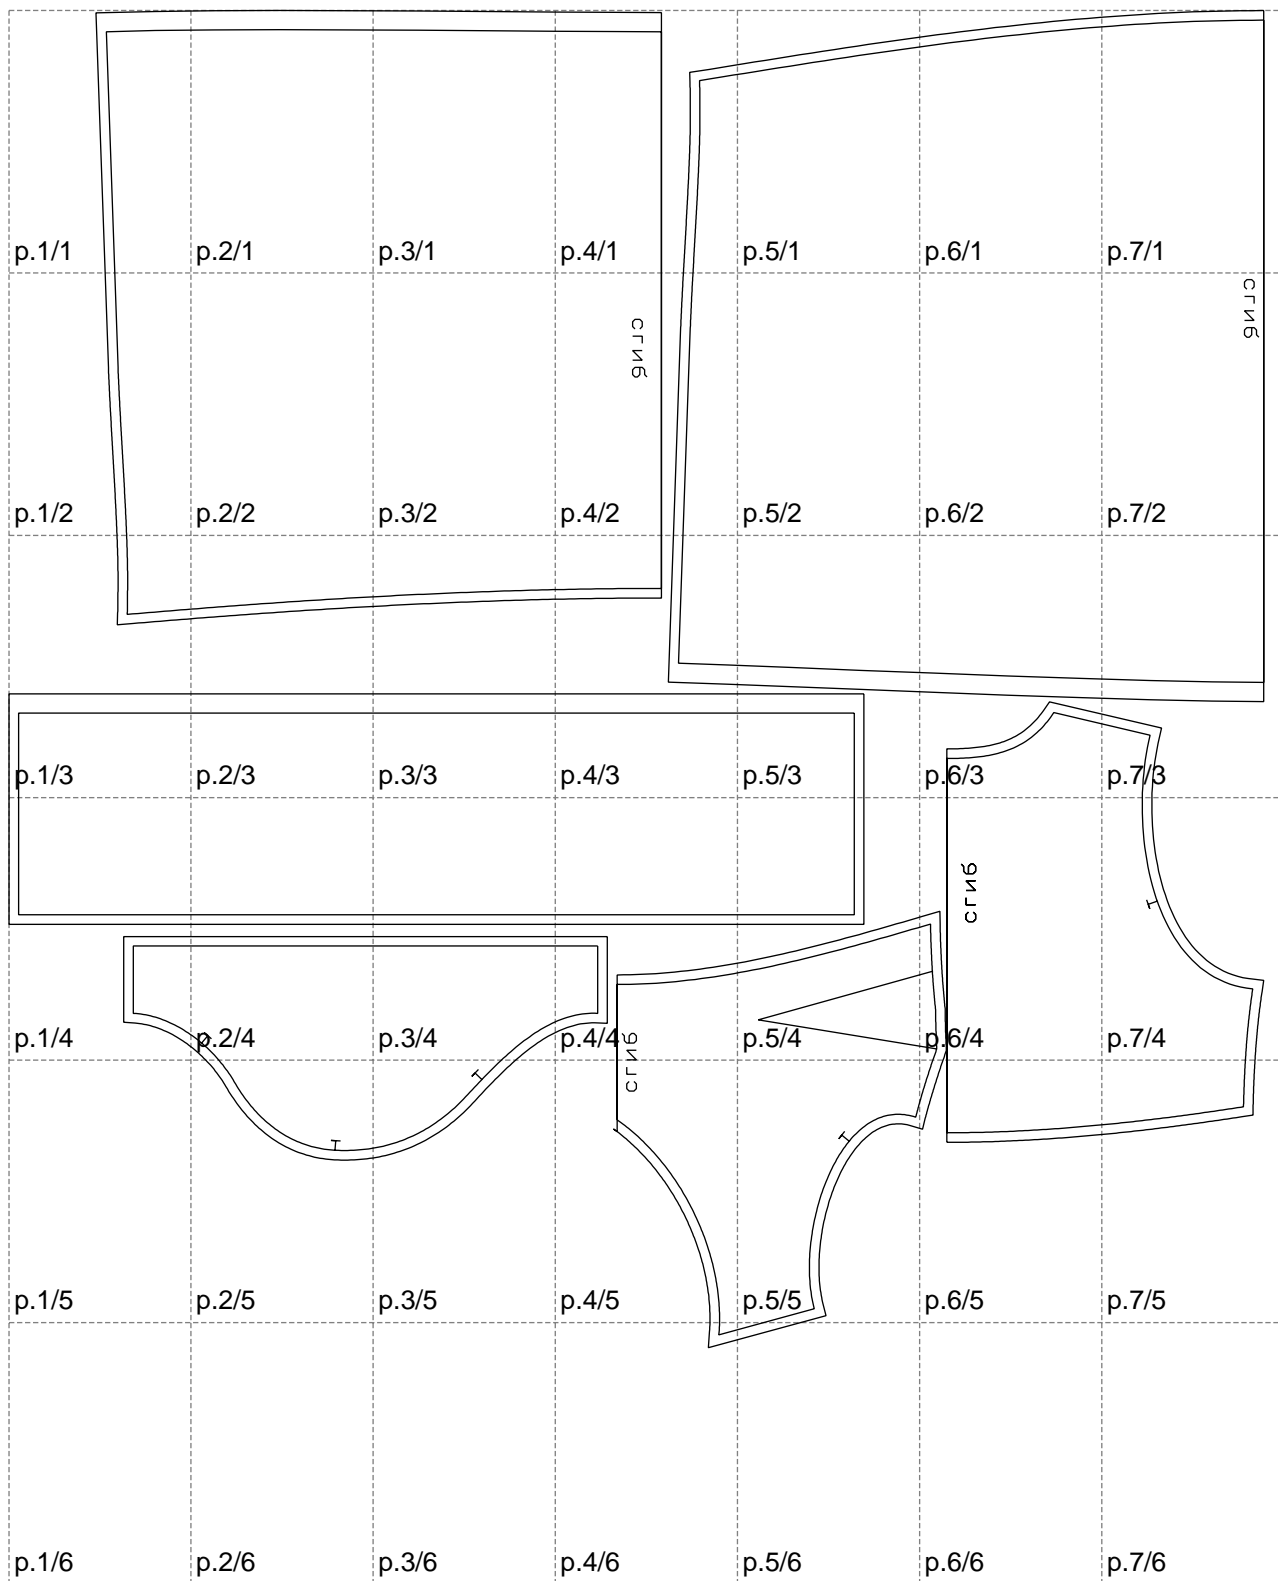

Not for print

Paper size: A4, size:1307.56 x1393.09 mm

# Example

size:1478.73 x2375.58 mm

Maneken =1 ver.0

rz\_1=170

rz\_16=120

rz\_17=104

rz\_18=103.6

rz\_19=128

rz\_20=125.1

---

. . . . .  
. . . . .  
. . . . .