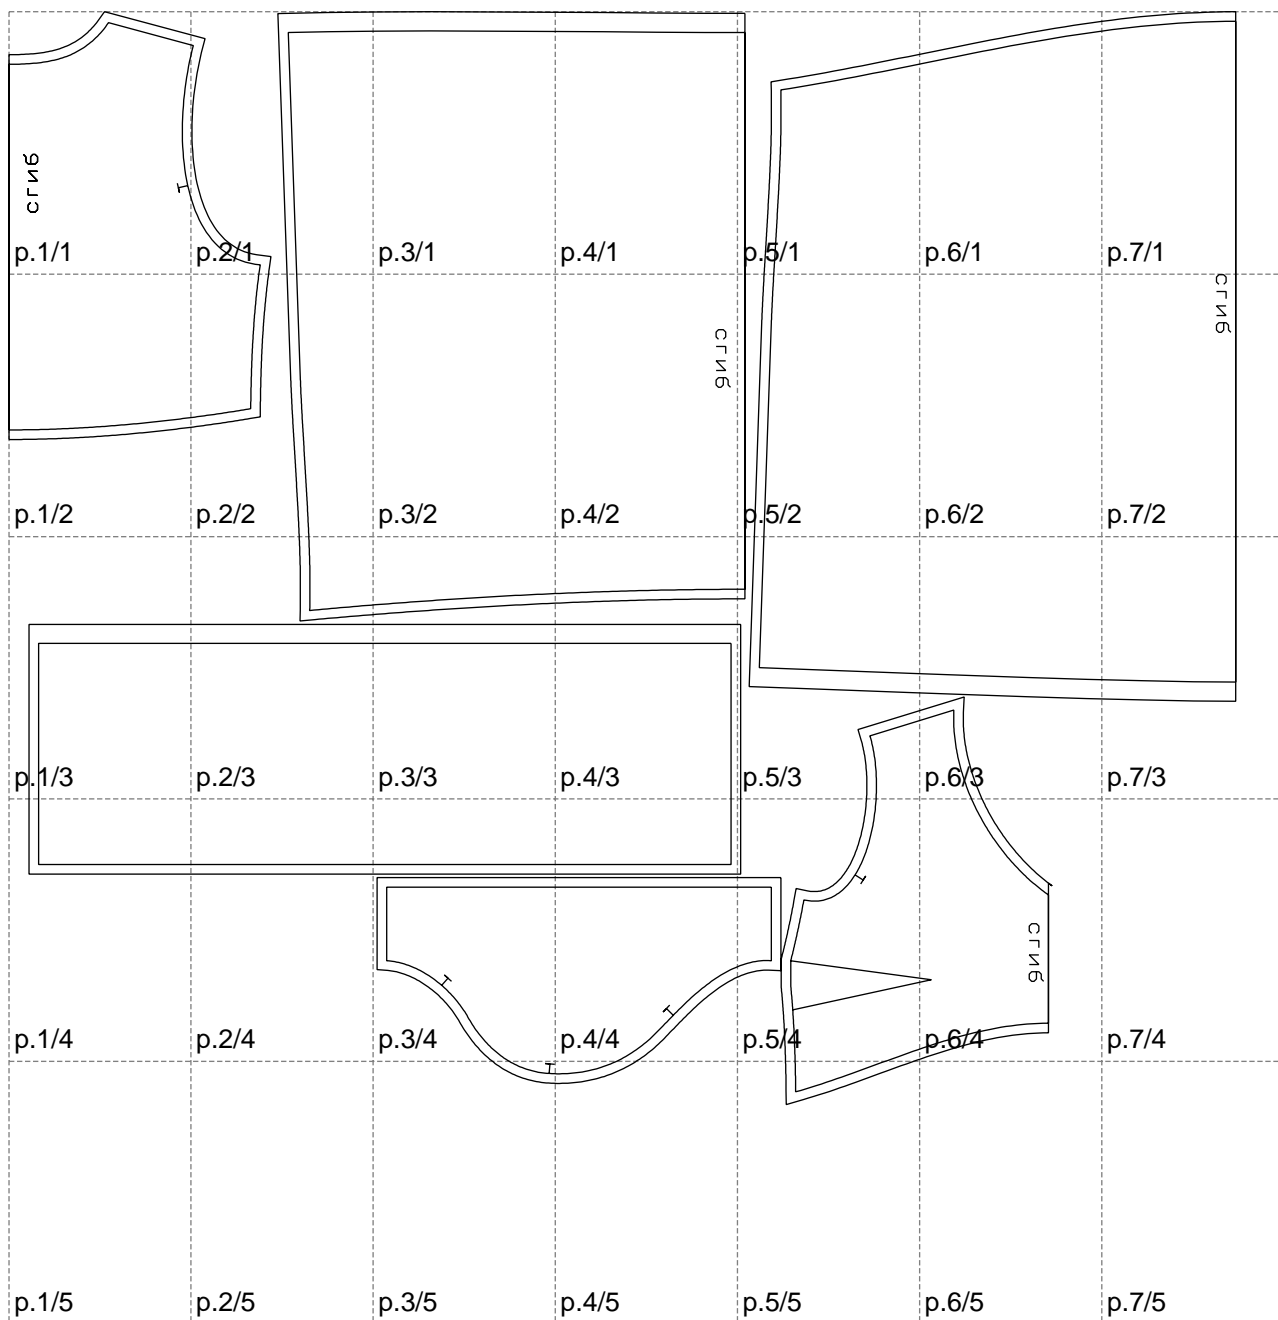

Not for print

Paper size: A4, size:1278.37 x1138.52 mm

# Example

size:1499.00 x2081.12 mm

Maneken =1 ver.0

rz\_1=170

rz\_16=96

rz\_17=82

rz\_18=76

rz\_19=104

rz\_20=101.8

---

. . . . .  
. . . . .  
. . . . .