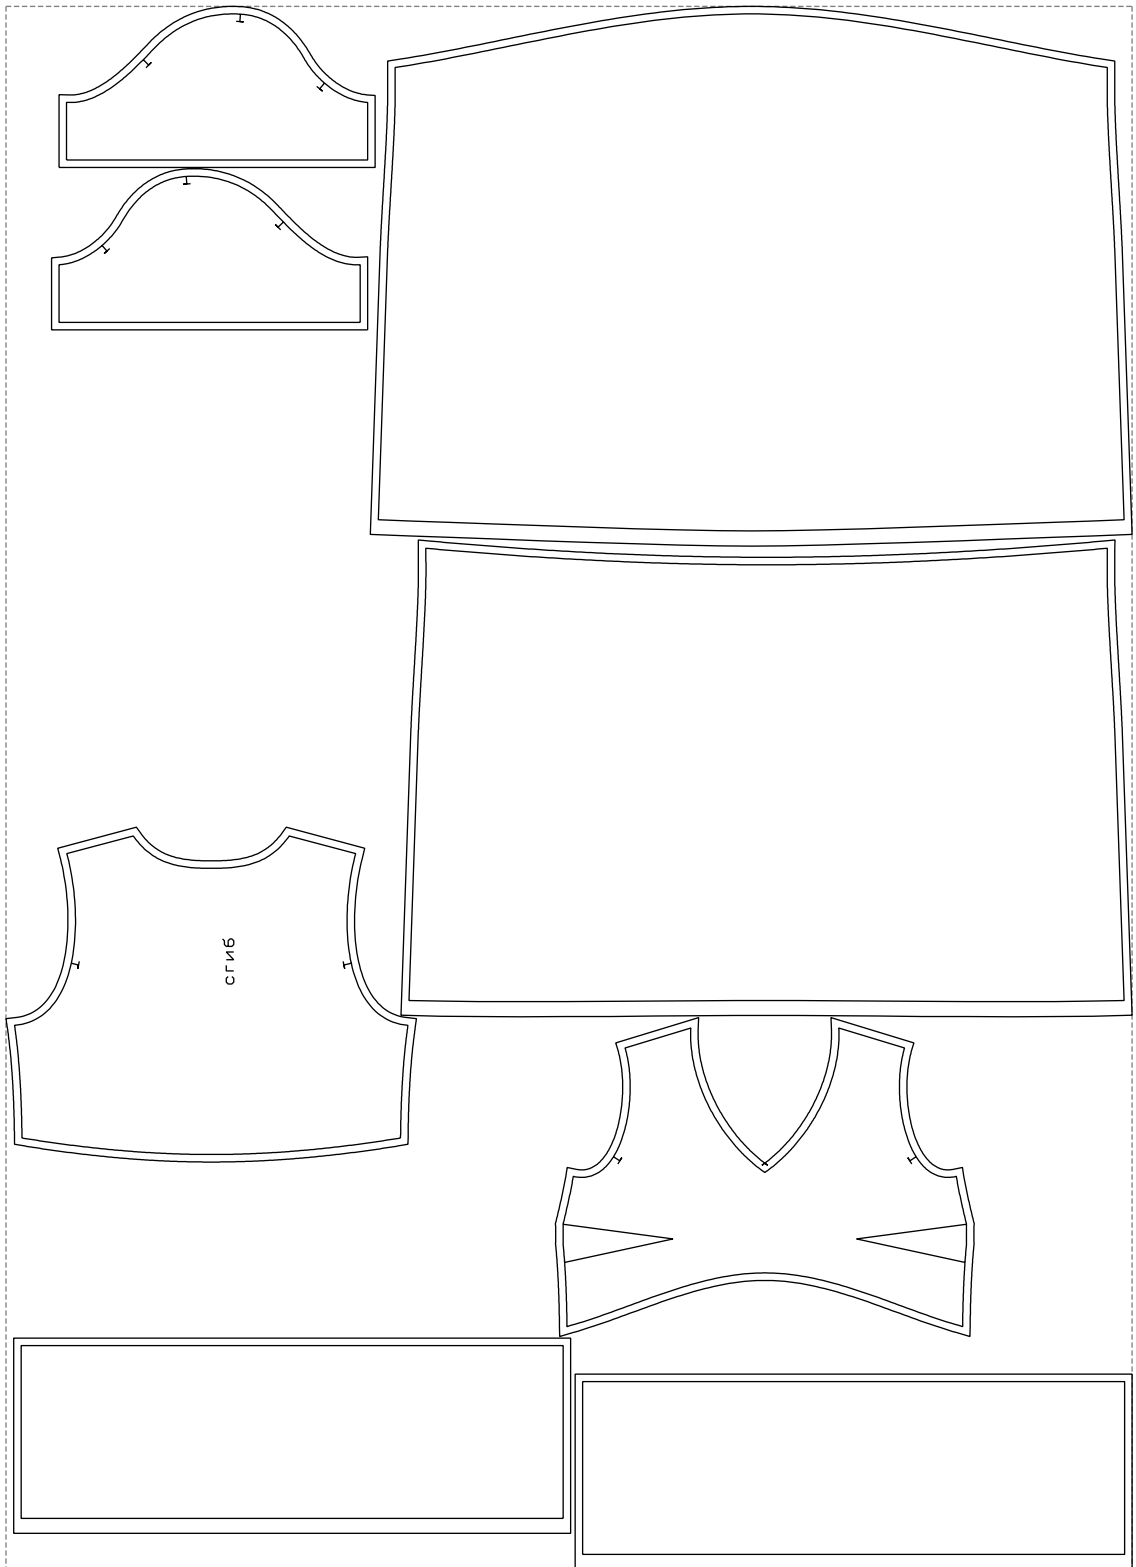

Not for print

Paper size: A4, size:1278.37 x1138.52 mm

# Example

size:1499.00 x2081.12 mm

Maneken =1 ver.0

rz\_1=170

rz\_16=96

rz\_17=82

rz\_18=76

rz\_19=104

rz\_20=101.8

---

. . . . .  
. . . . .  
. . . . .