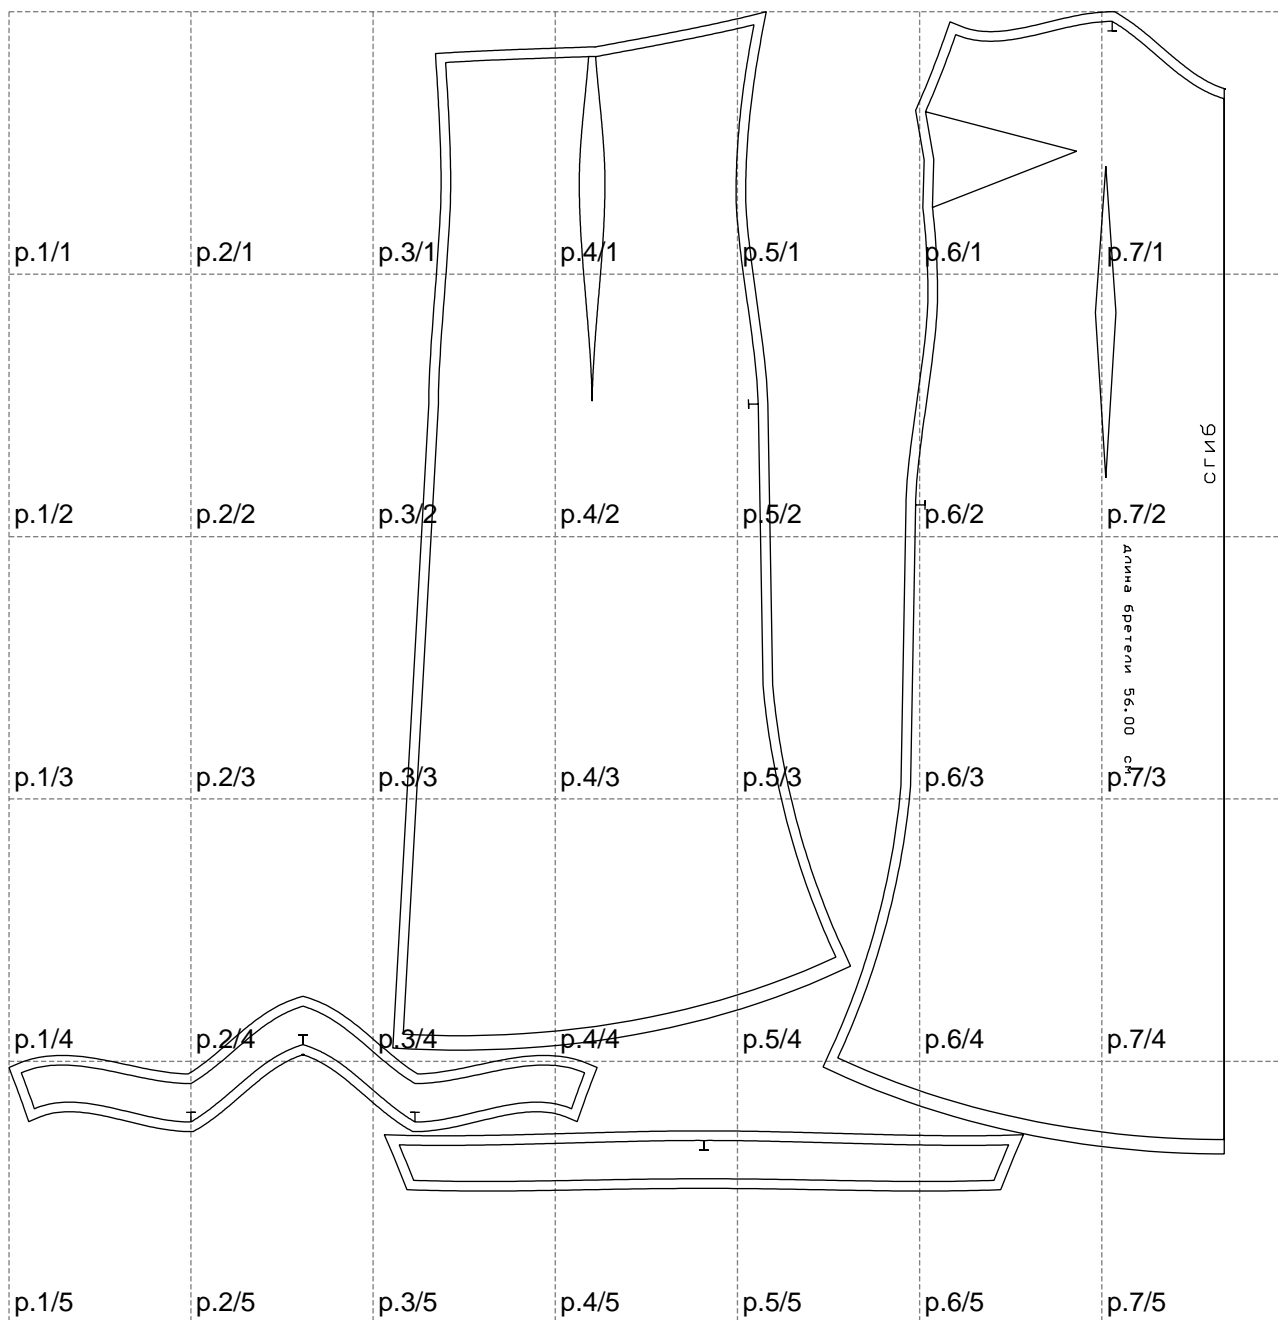

Not for print

Paper size: A4, size:1267.98 x1228.73 mm

# Example

size:1418.85 x2151.71 mm

Maneken =1 ver.0

rz\_1=170

rz\_16=120

rz\_17=104

rz\_18=103.6

rz\_19=128

rz\_20=125.1

---

. . . . .  
. . . . .  
. . . . .