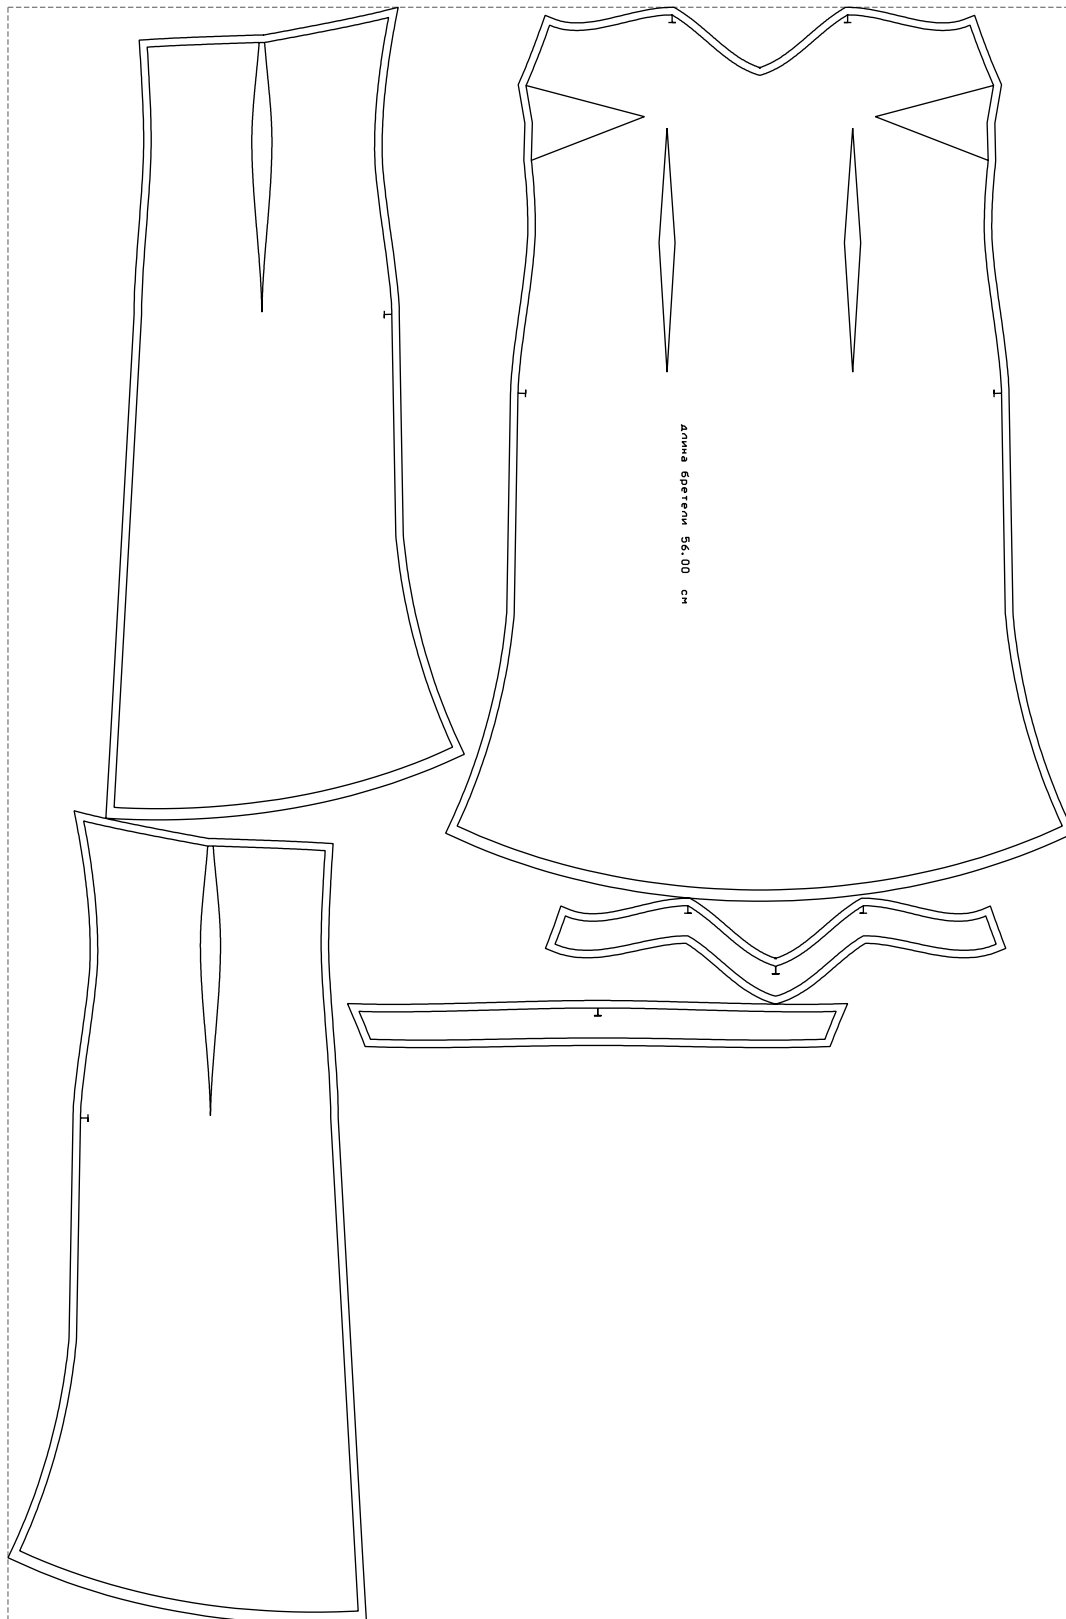

Not for print

Paper size: A4, size:1267.98 x1228.73 mm

# Example

size:1418.85 x2151.71 mm

Maneken =1 ver.0

rz\_1=170

rz\_16=120

rz\_17=104

rz\_18=103.6

rz\_19=128