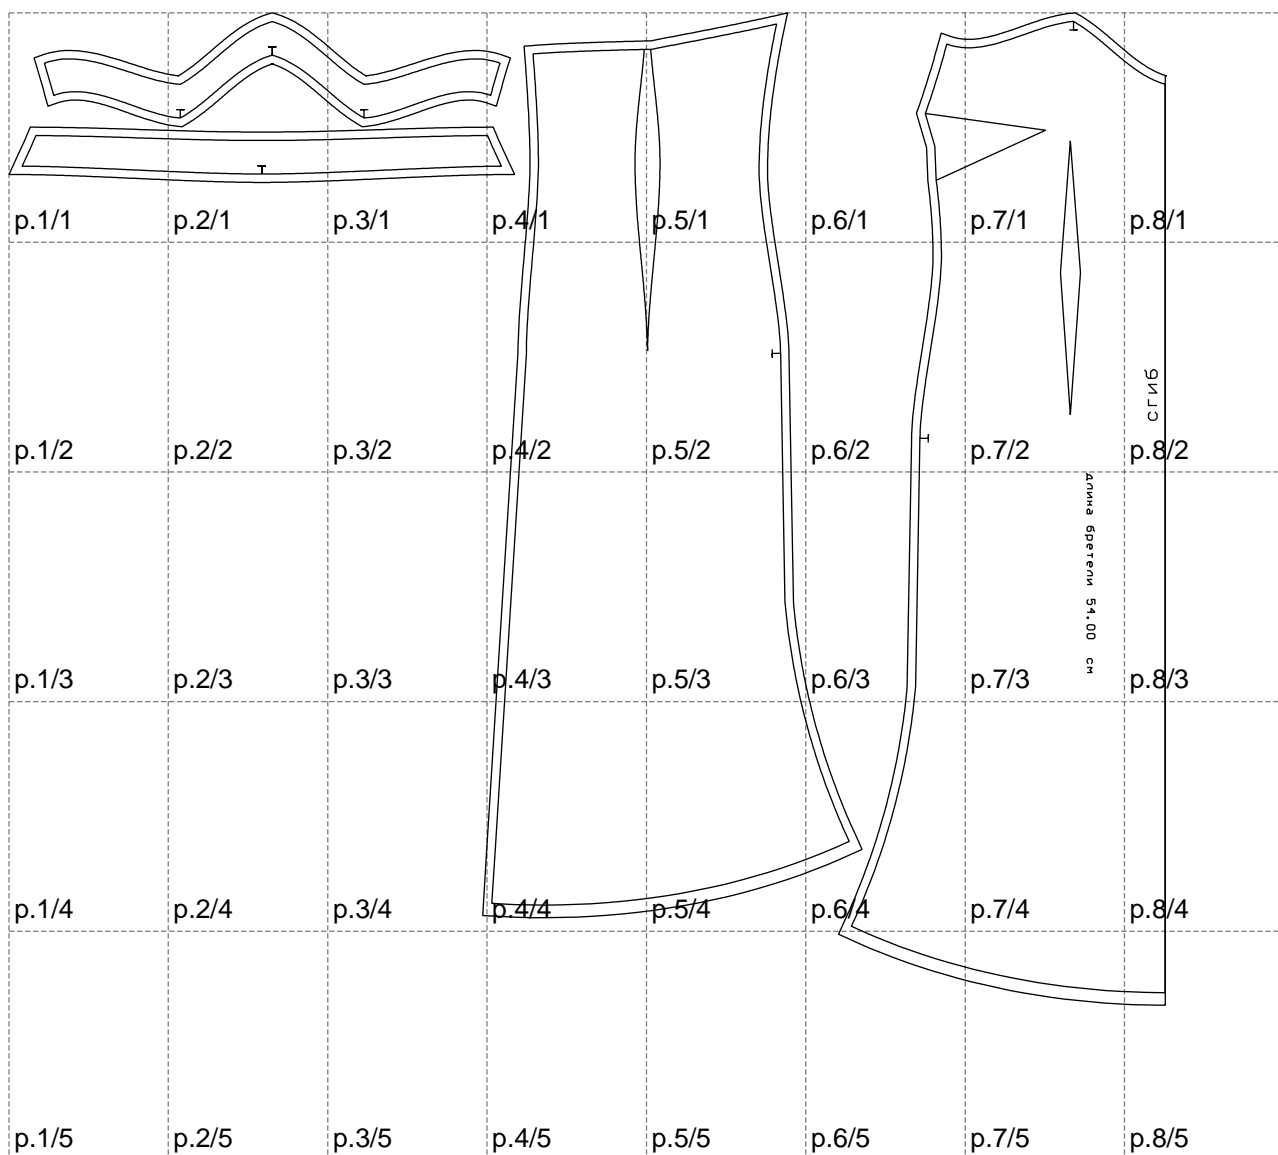

Not for print

Paper size: A4, size:1378.83 x1181.78 mm

# Example

size:1337.91 x2143.15 mm

Maneken =1 ver.0

rz\_1=170

rz\_16=108

rz\_17=92.5

rz\_18=89.2

rz\_19=116

rz\_20=113

---

. . . . .  
. . . . .  
. . . . .