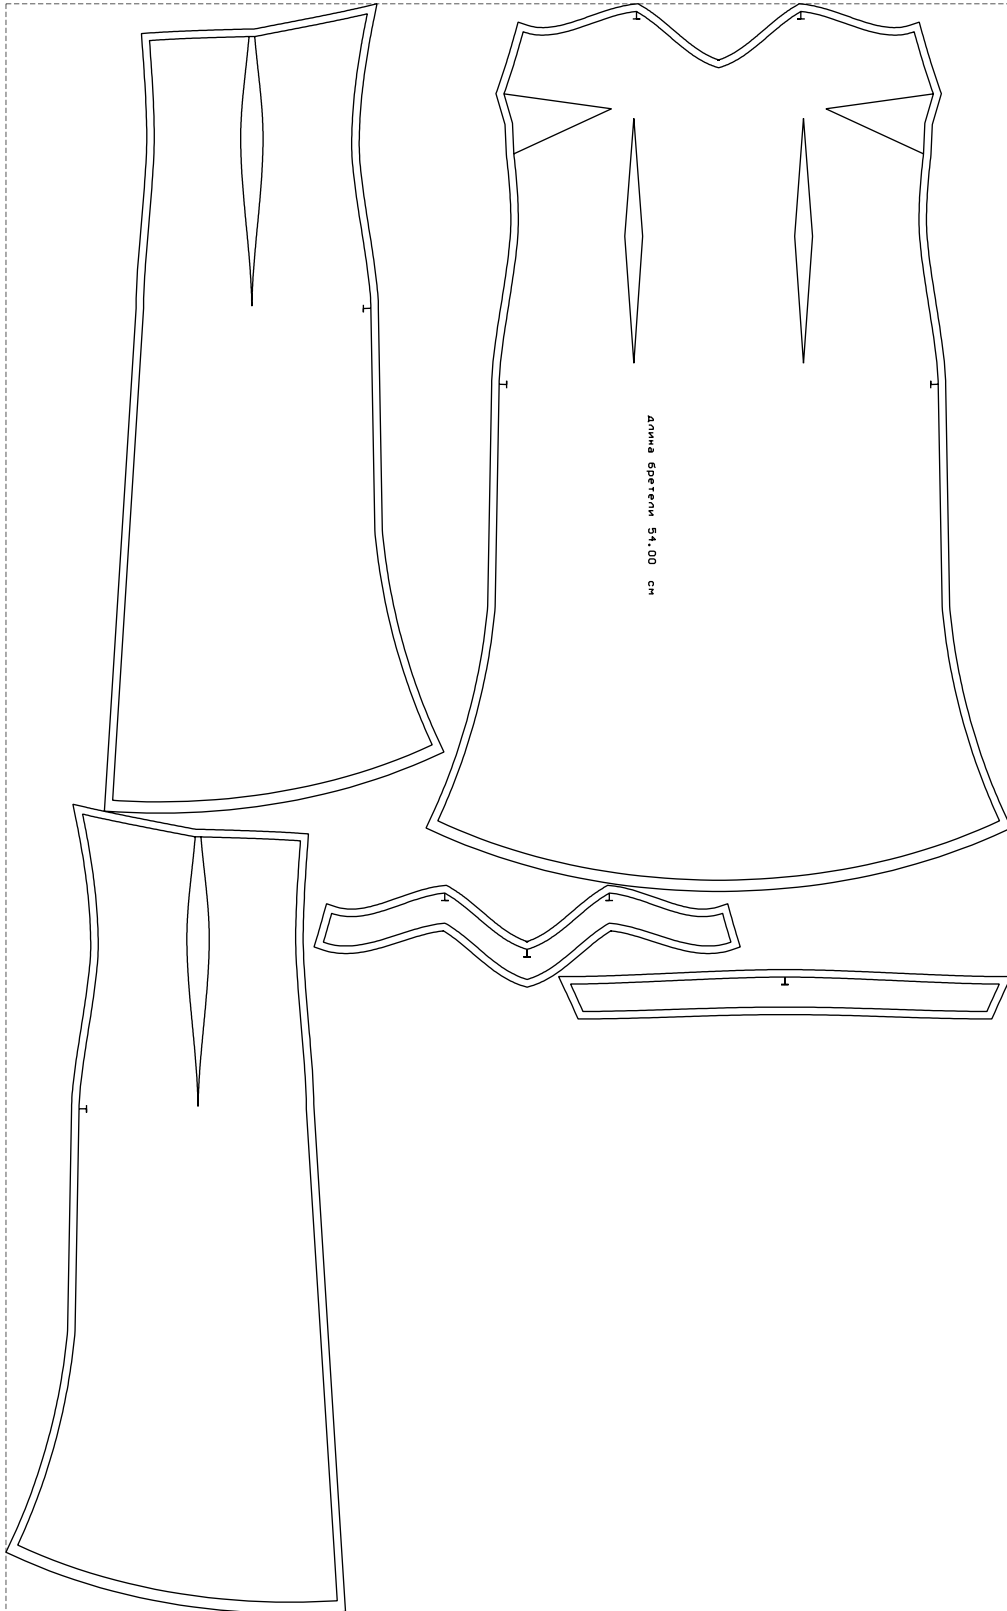

Not for print

Paper size: A4, size:1378.83 x1181.78 mm

# Example

size:1337.91 x2143.15 mm

Maneken =1 ver.0

rz\_1=170

rz\_16=108

rz\_17=92.5

rz\_18=89.2

rz\_19=116