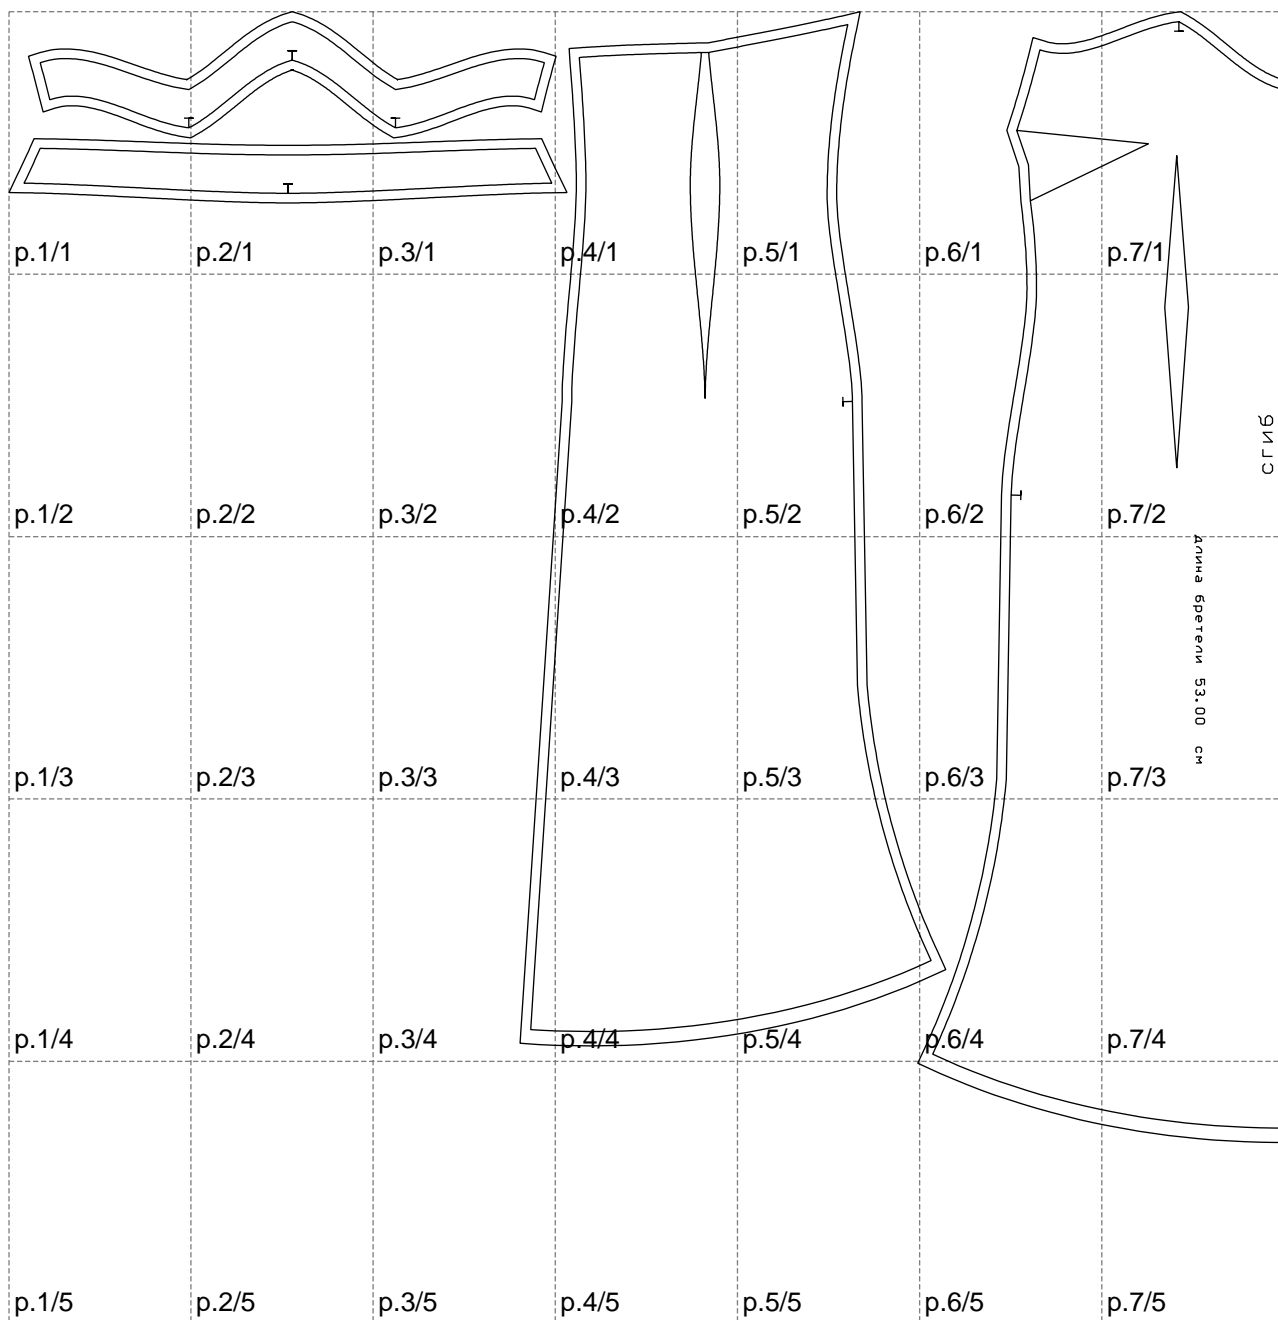

Not for print

Paper size: A4, size:1328.35 x1178.12 mm

# Example

size:1287.92 x2147.44 mm

Maneken =1 ver.0

rz\_1=170

rz\_16=104

rz\_17=88.9

rz\_18=84.4

rz\_19=112

rz\_20=109.3

---

. . . . .  
. . . . .  
. . . . .