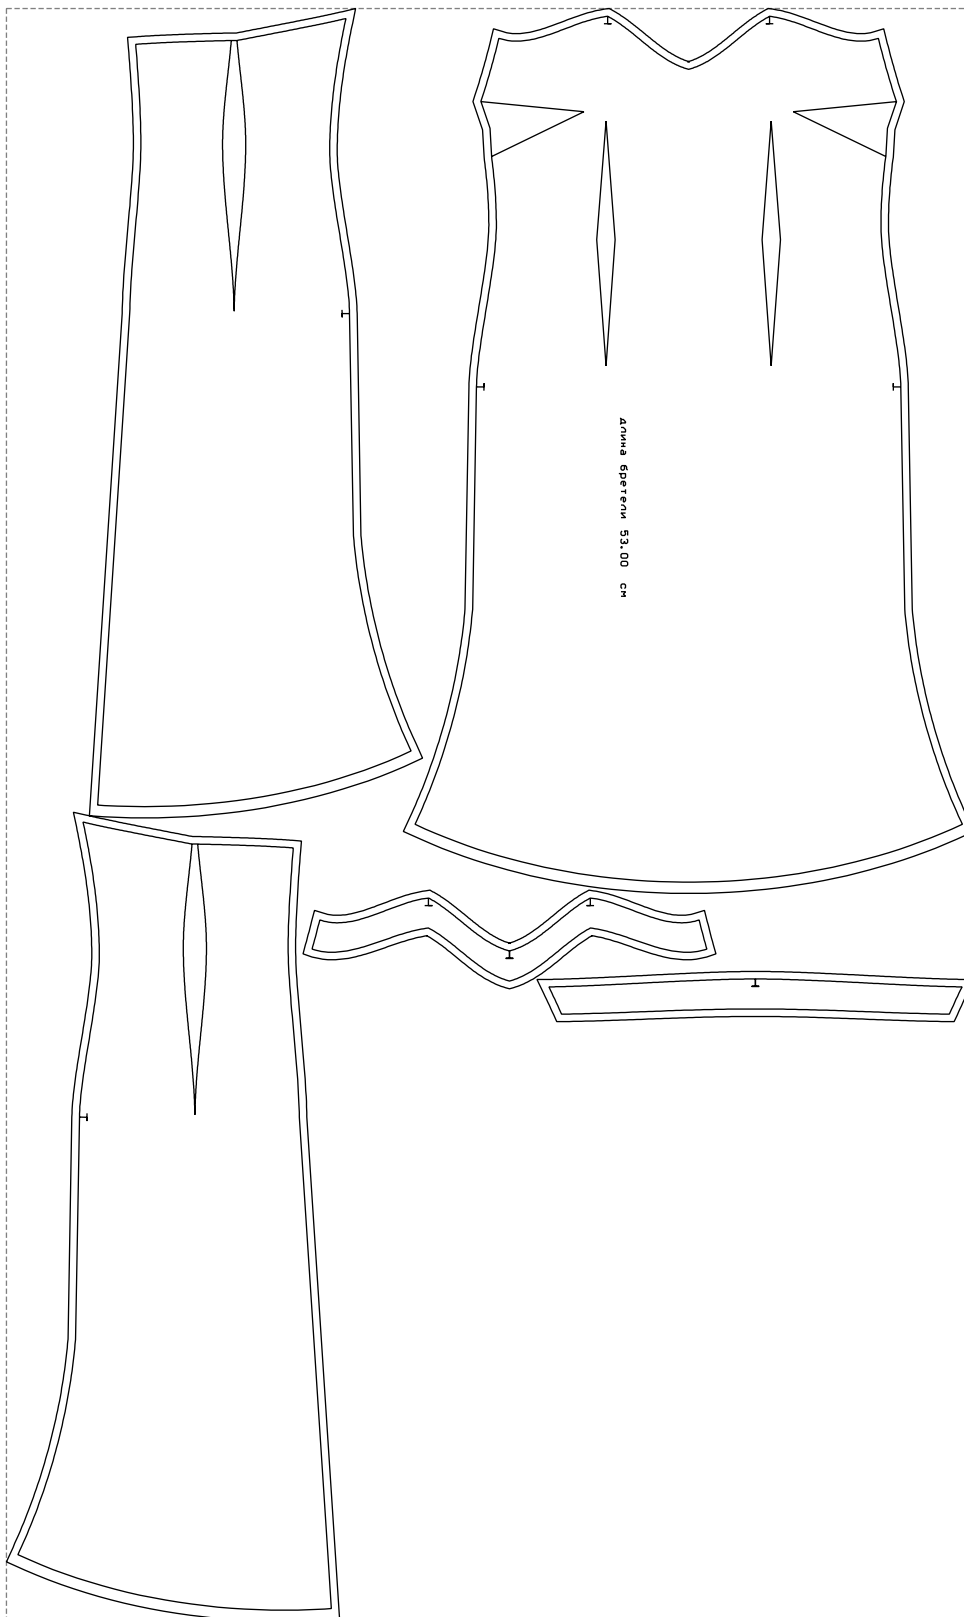

Not for print

Paper size: A4, size:1328.35 x1178.12 mm

# Example

size:1287.92 x2147.44 mm

Maneken =1 ver.0

rz\_1=170

rz\_16=104

rz\_17=88.9

rz\_18=84.4

rz\_19=112