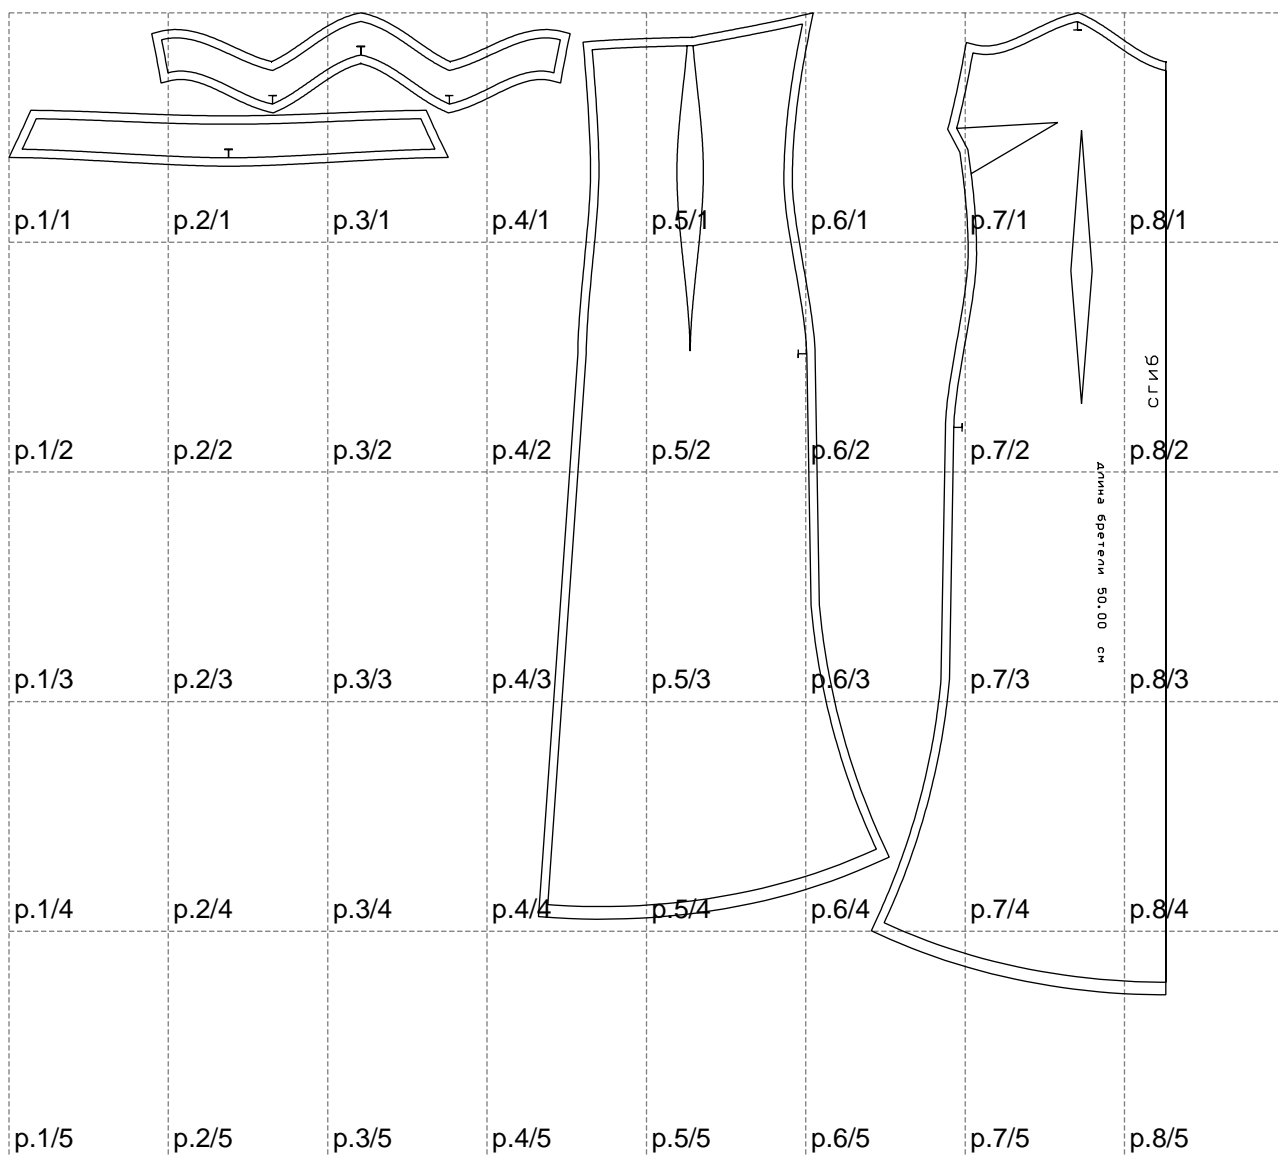

Not for print

Paper size: A4, size:1378.87 x1169.40 mm

# Example

size:1499.00 x1327.66 mm

Maneken =1 ver.0

rz\_1=170

rz\_16=92

rz\_17=78.8

rz\_18=71.8

rz\_19=100

rz\_20=98.1

---

. . . . .  
. . . . .  
. . . . .