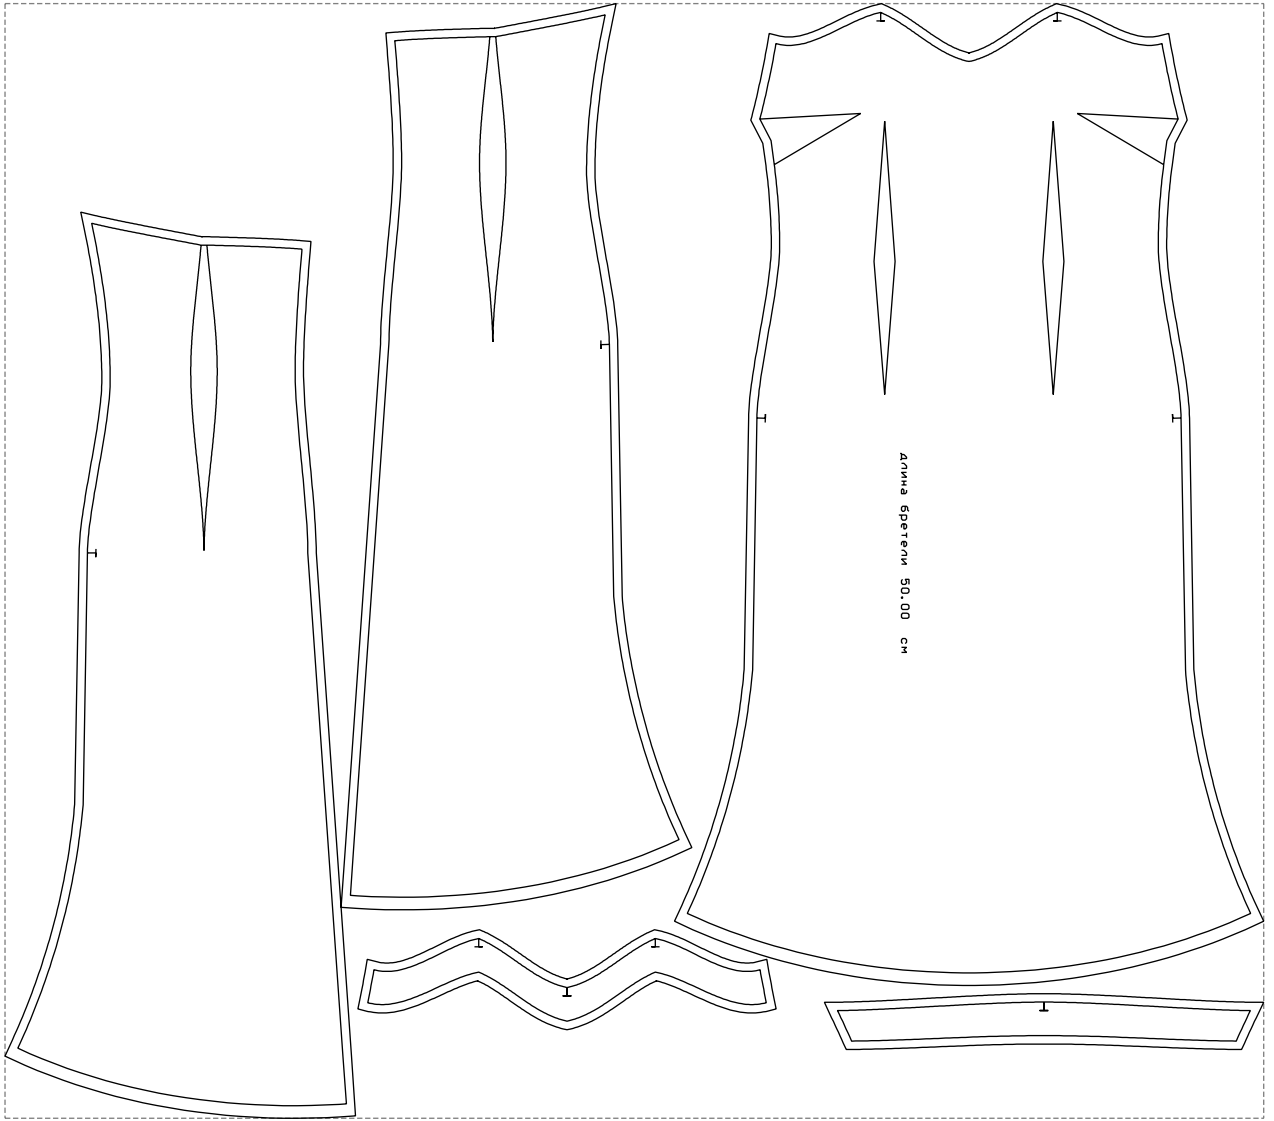

Not for print

Paper size: A4, size:1378.87 x1169.40 mm

# Example

size:1499.00 x1327.66 mm

Maneken =1 ver.0

rz\_1=170

rz\_16=92

rz\_17=78.8

rz\_18=71.8

rz\_19=100

rz\_20=98.1

---

. . . . .  
. . . . .  
. . . . .