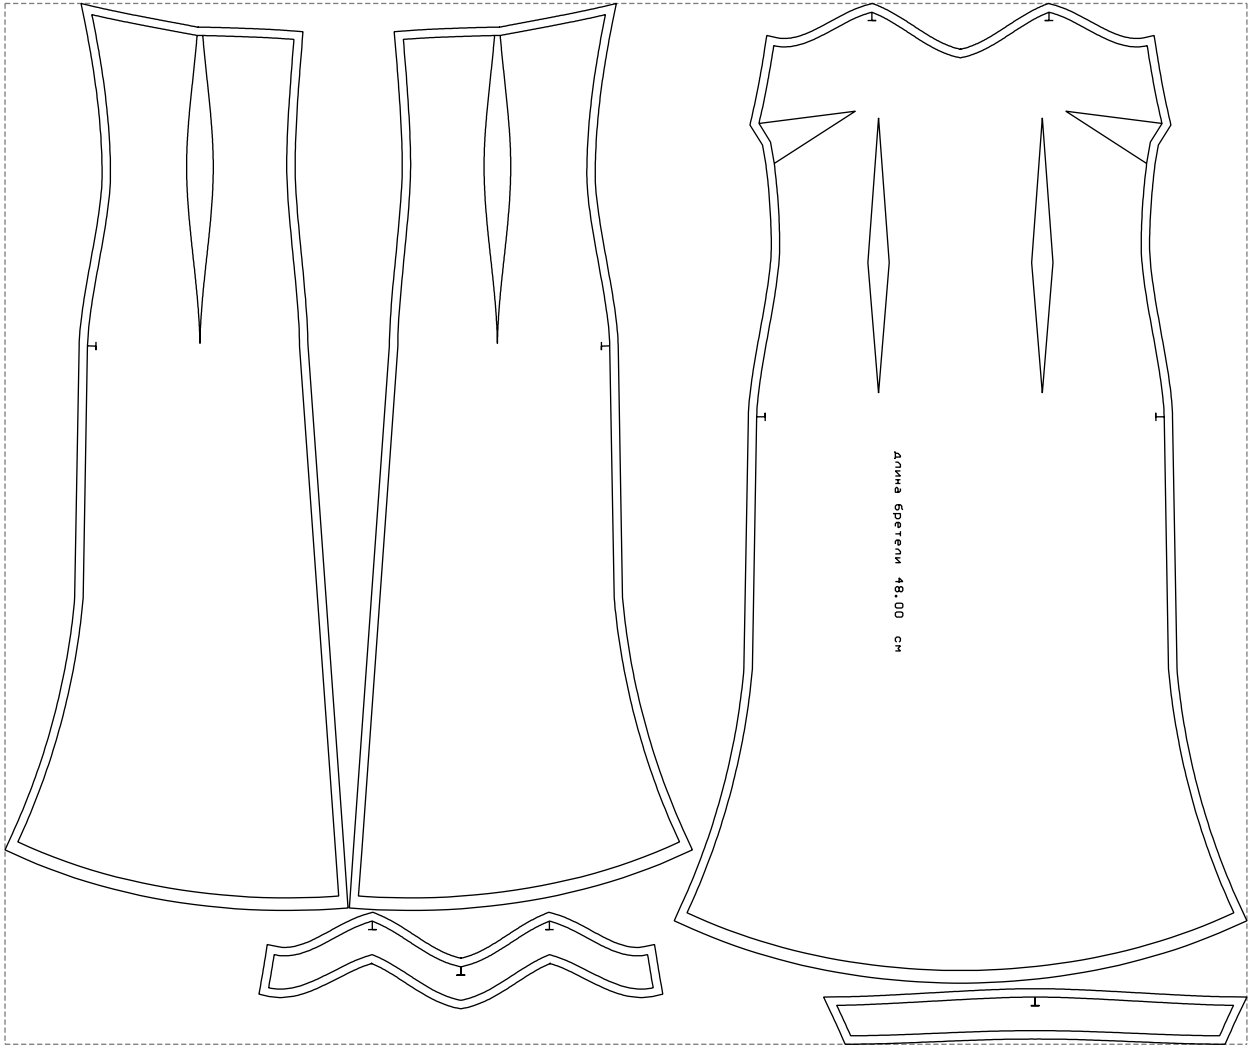

Not for print

Paper size: A4, size:1187.85 x1166.91 mm

# Example

size:1478.99 x1239.84 mm

Maneken =1 ver.0

rz\_1=170

rz\_16=88

rz\_17=75.6

rz\_18=67.6

rz\_19=96

rz\_20=94.6

---

. . . . .  
. . . . .  
. . . . .