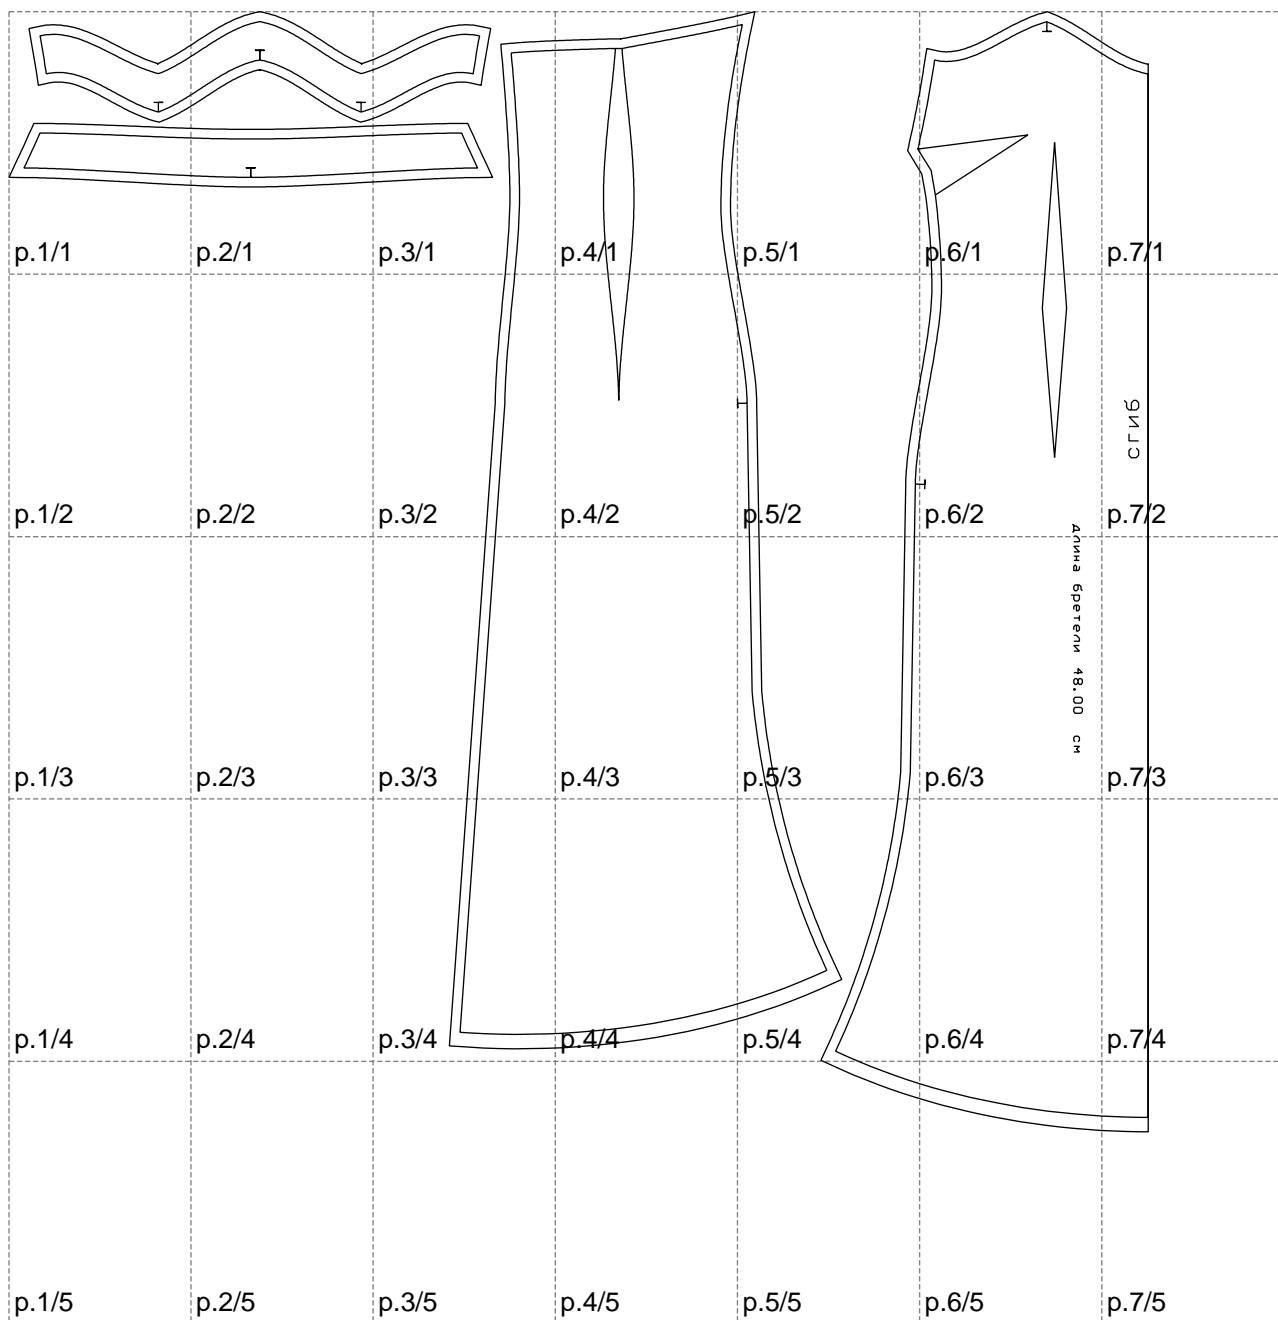

Not for print

Paper size: A4, size:1187.85 x1166.91 mm

# Example

size:1478.99 x1239.84 mm

Maneken =1 ver.0

rz\_1=170

rz\_16=88

rz\_17=75.6

rz\_18=67.6

rz\_19=96

rz\_20=94.6

---

. . . . .  
. . . . .  
. . . . .