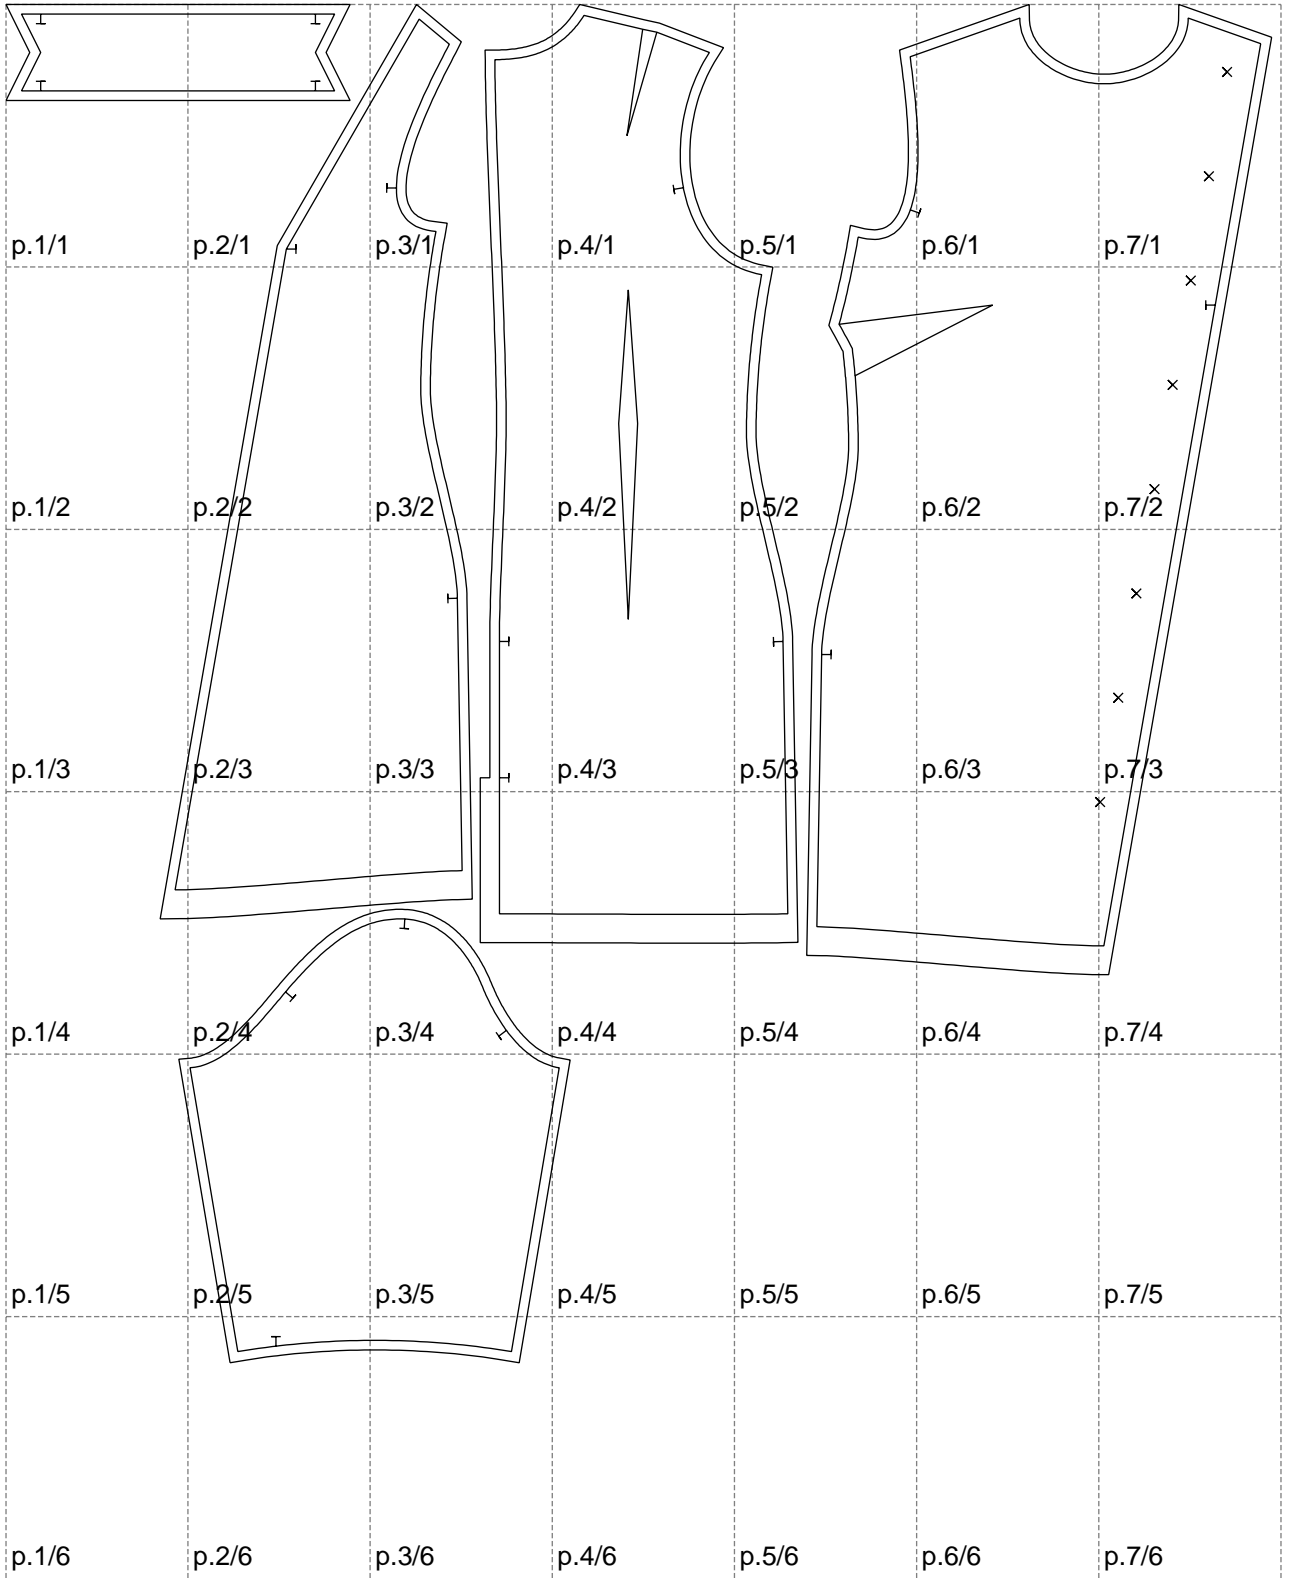

Not for print

Paper size: A4, size:1318.98 x1415.07 mm

# Example

size:1499.00 x1458.50 mm

Maneken =1 ver.0

rz\_1=170

rz\_16=108

rz\_17=92.5

rz\_18=89.2

rz\_19=116

rz\_20=113

---

. . . . .  
. . . . .  
. . . . .