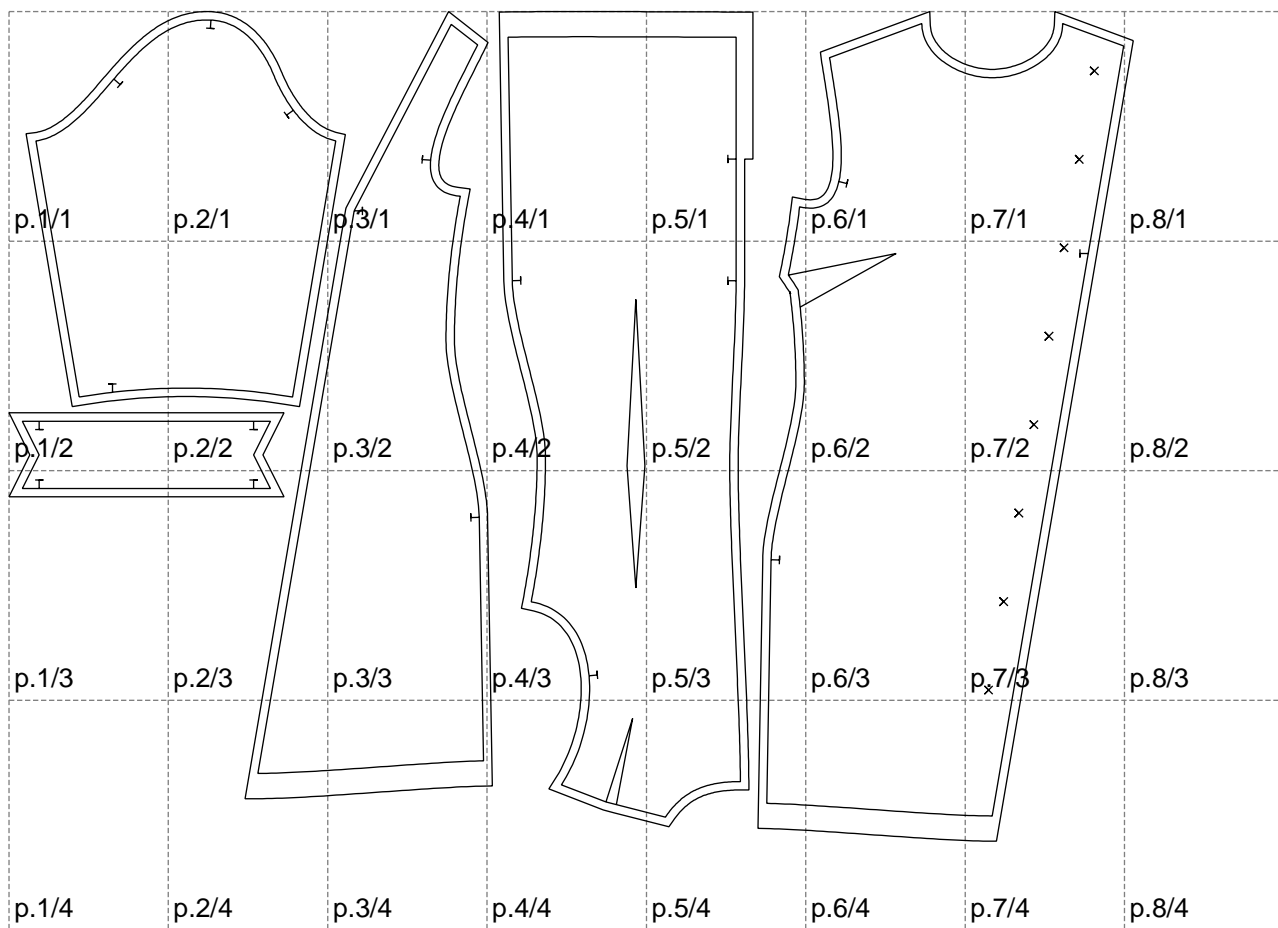

Not for print

Paper size: A4, size:1338.92 x987.90 mm

# Example

size:1448.60 x987.90 mm

Maneken =1 ver.0

rz\_1=170

rz\_16=96

rz\_17=82

rz\_18=76

rz\_19=104

rz\_20=101.8

---

. . . . .  
. . . . .  
. . . . .