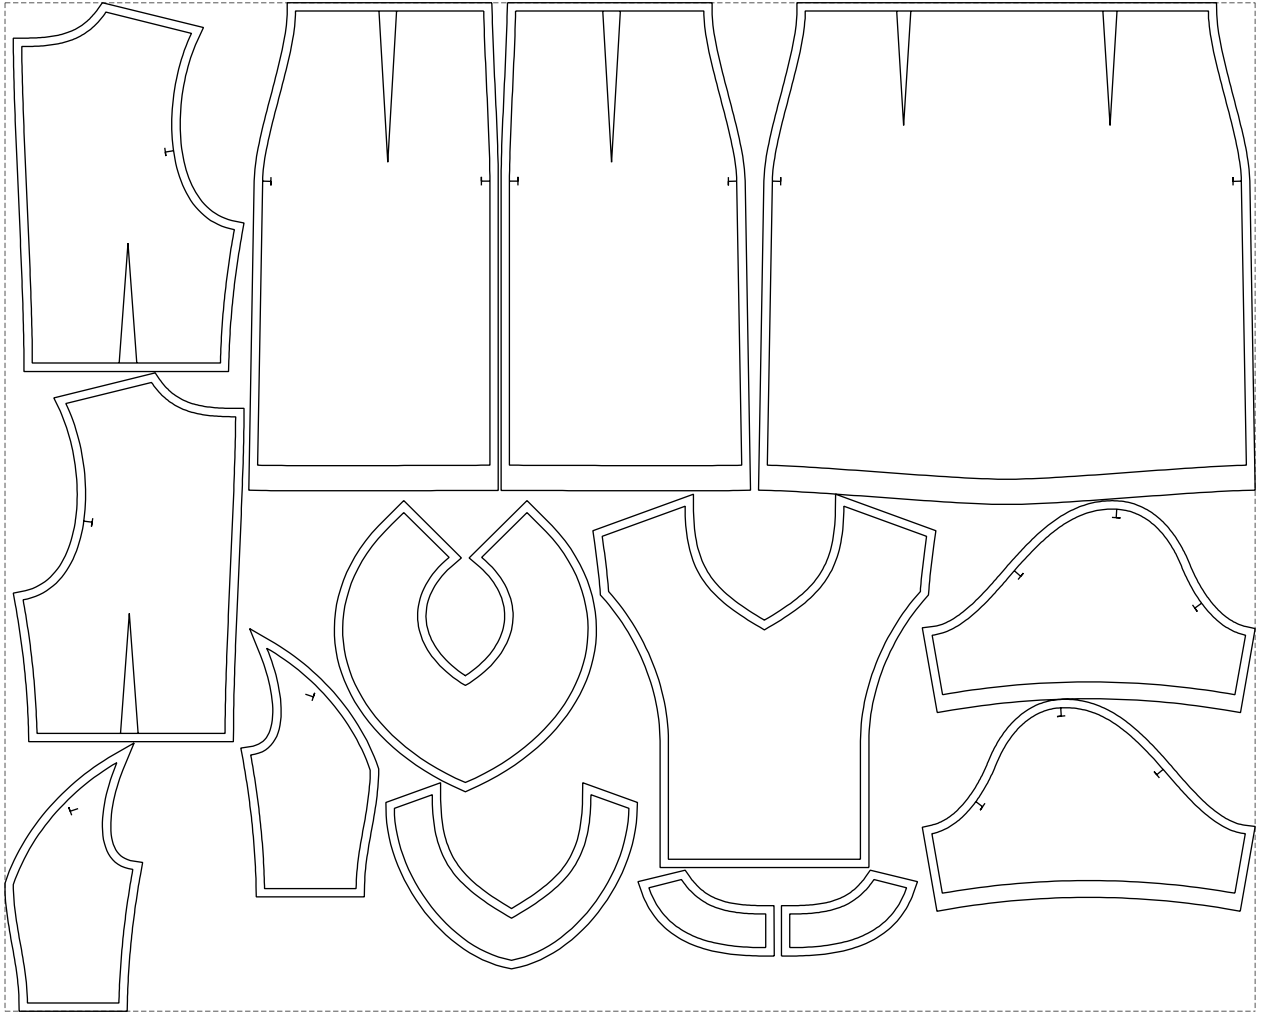

Not for print

Paper size: A4, size:1399.00 x802.35 mm

# Example

size:1488.96 x1201.53 mm

Maneken =1 ver.0

rz\_1=170

rz\_16=100

rz\_17=85.4

rz\_18=80.2

rz\_19=108

rz\_20=105.4

---

. . . . .  
. . . . .  
. . . . .