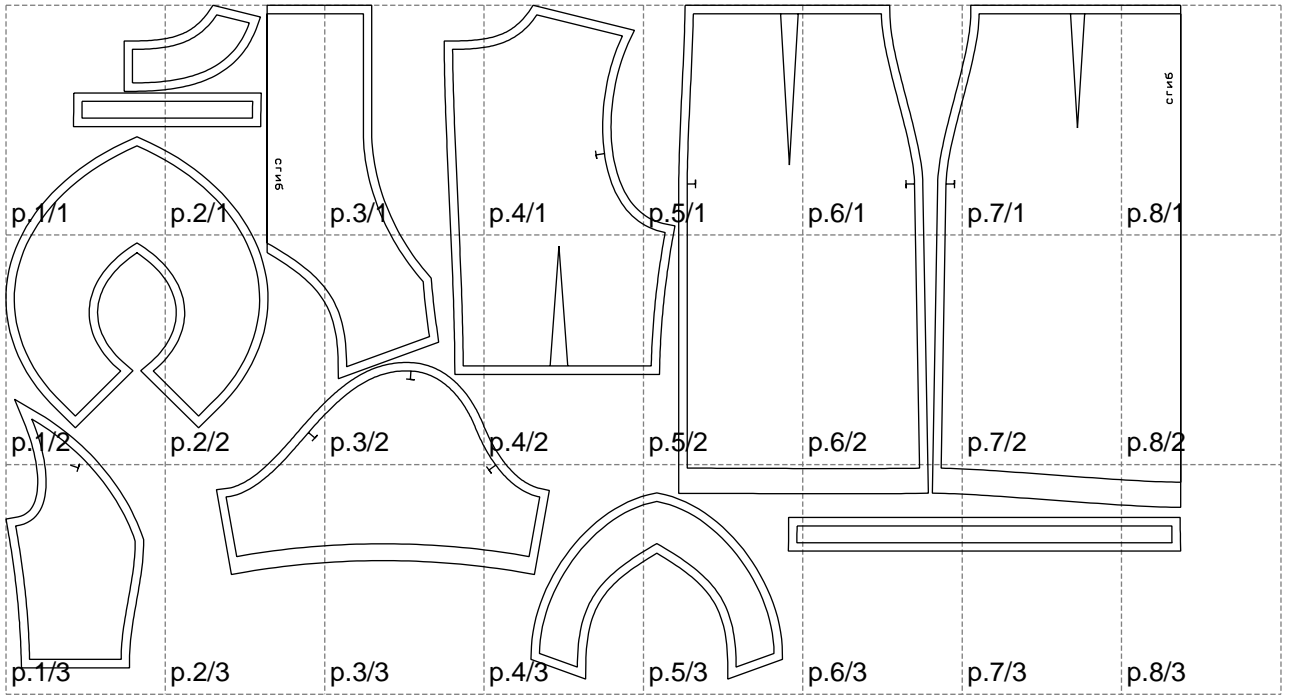

Not for print

Paper size: A4, size:1399.00 x802.35 mm

# Example

size:1488.96 x1201.53 mm

Maneken =1 ver.0

rz\_1=170

rz\_16=100

rz\_17=85.4

rz\_18=80.2

rz\_19=108

rz\_20=105.4

---

. . . . .  
. . . . .  
. . . . .