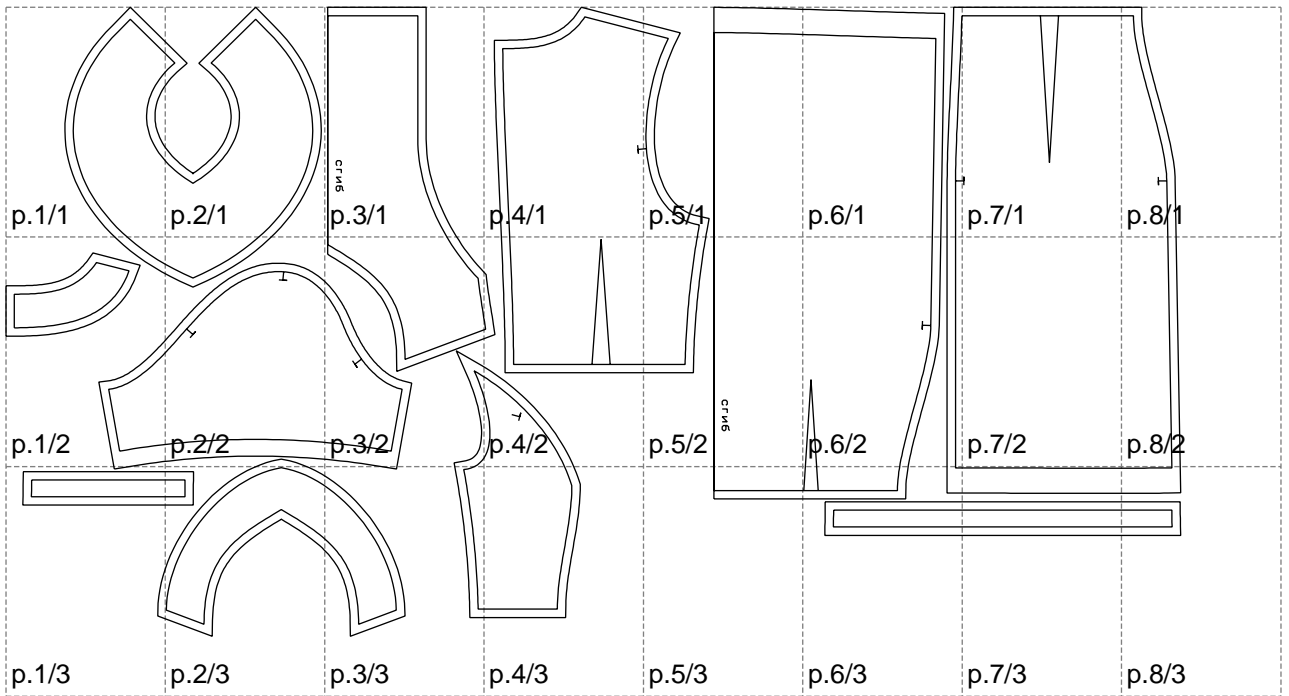

Not for print

Paper size: A4, size:1399.00 x749.02 mm

# Example

size:1499.00 x1132.29 mm

Maneken =1 ver.0

rz\_1=170

rz\_16=92

rz\_17=78.8

rz\_18=71.8

rz\_19=100

rz\_20=98.1

---

. . . . .  
. . . . .  
. . . . .