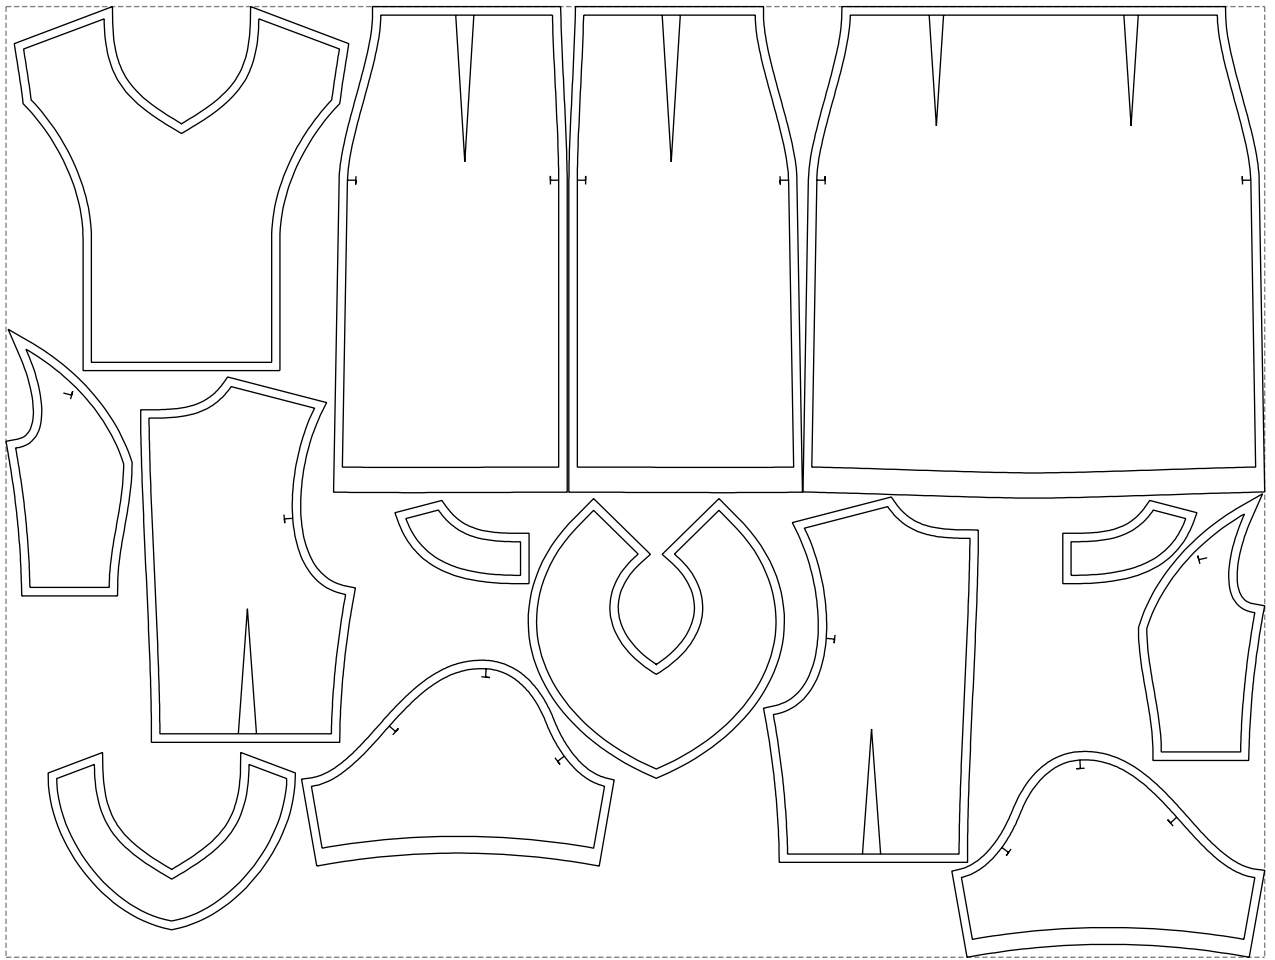

Not for print

Paper size: A4, size:1399.00 x749.02 mm

# Example

size:1499.00 x1132.29 mm

Maneken =1 ver.0

rz\_1=170

rz\_16=92

rz\_17=78.8

rz\_18=71.8

rz\_19=100

rz\_20=98.1

---

. . . . .  
. . . . .  
. . . . .