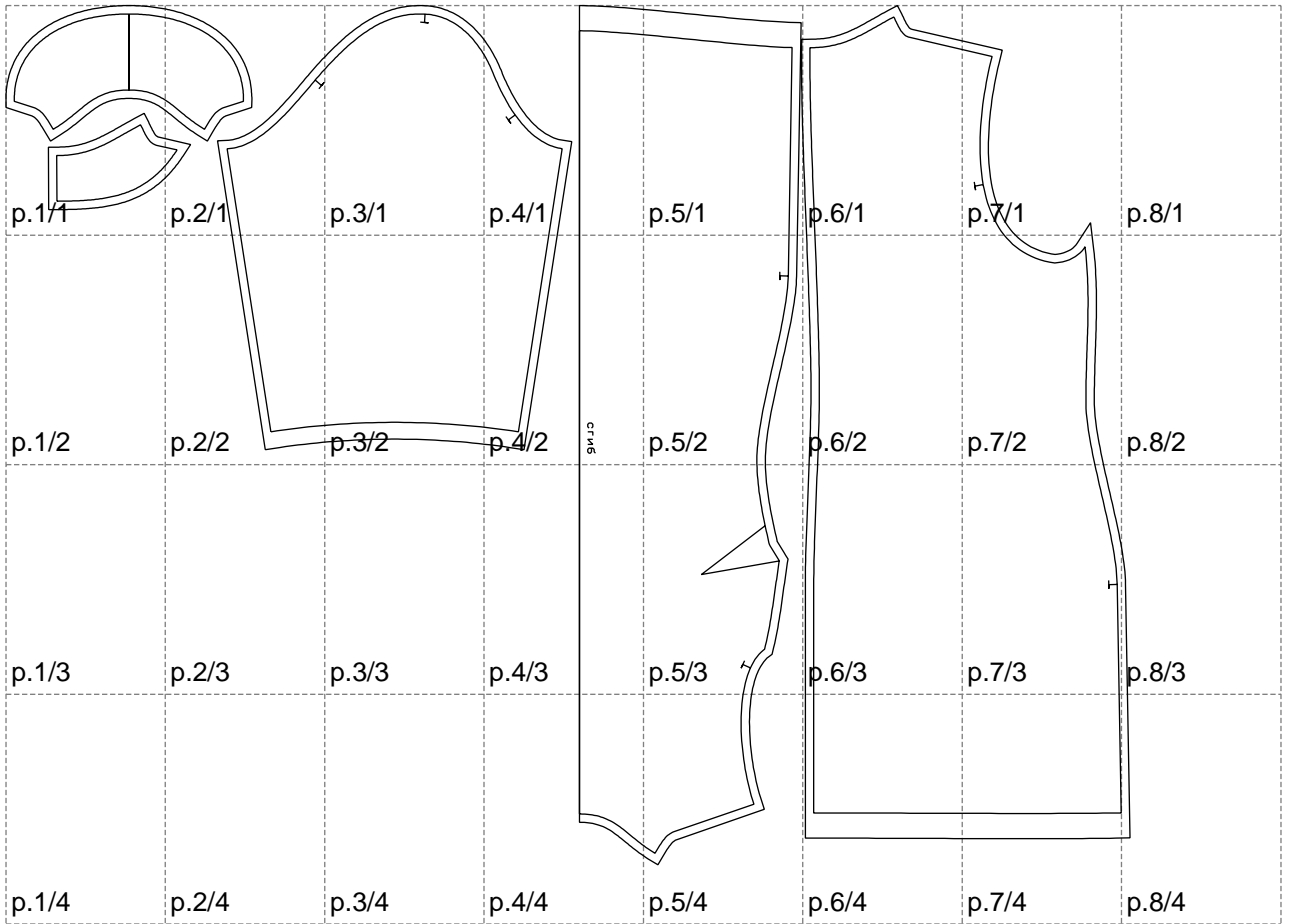

Not for print

Paper size: A4, size:1338.67 x1023.29 mm

# Example

size:1488.93 x1155.61 mm

Maneken =1 ver.0

rz\_1=170

rz\_16=112

rz\_17=96.2

rz\_18=94

rz\_19=120

rz\_20=117

---

. . . . .  
. . . . .  
. . . . .