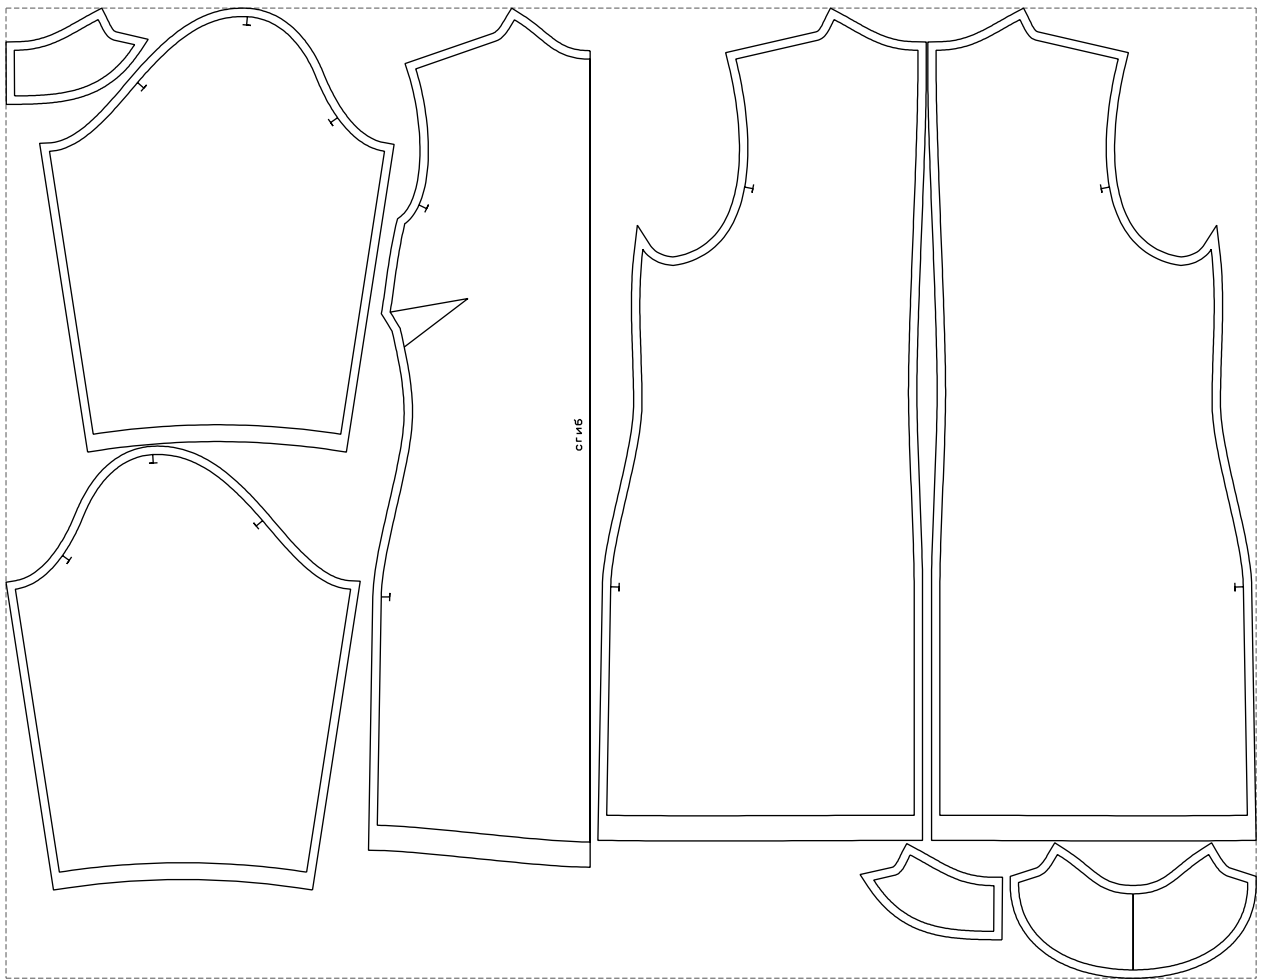

Not for print

Paper size: A4, size:1338.67 x1023.29 mm

# Example

size:1488.93 x1155.61 mm

Maneken =1 ver.0

rz\_1=170

rz\_16=112

rz\_17=96.2

rz\_18=94

rz\_19=120