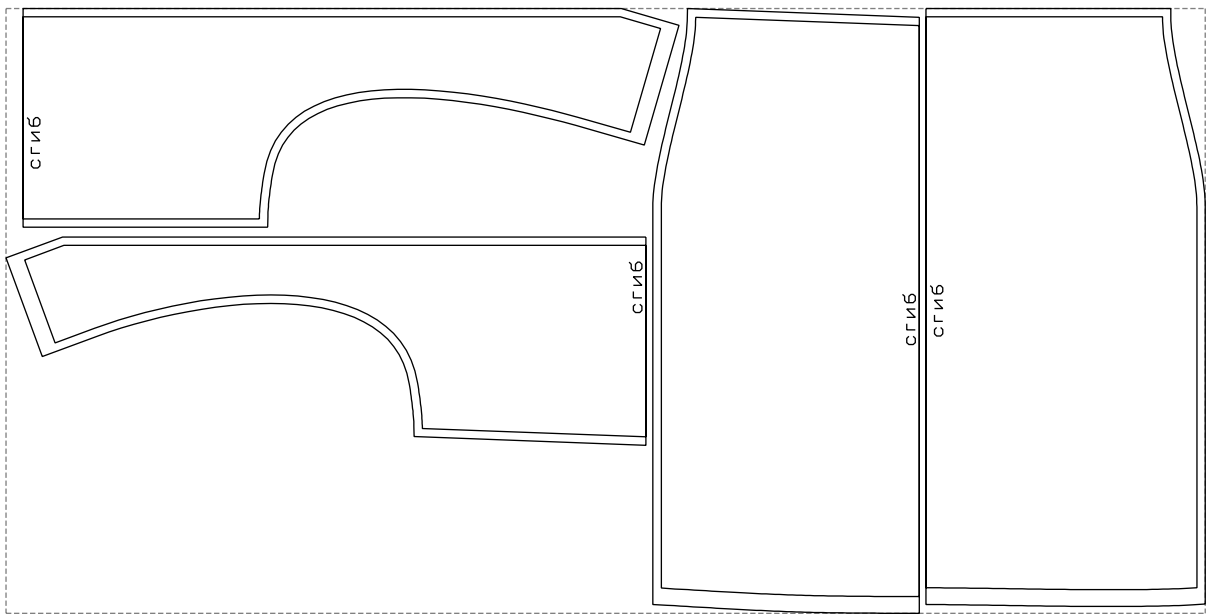

Not for print

Paper size: A4, size:1399.00 x1209.22 mm

# Example

size:1428.36 x720.38 mm

Maneken =1 ver.0

rz\_1=170

rz\_16=120

rz\_17=104

rz\_18=103.6

rz\_19=128

rz\_20=125.1

---

. . . . .  
. . . . .  
. . . . .