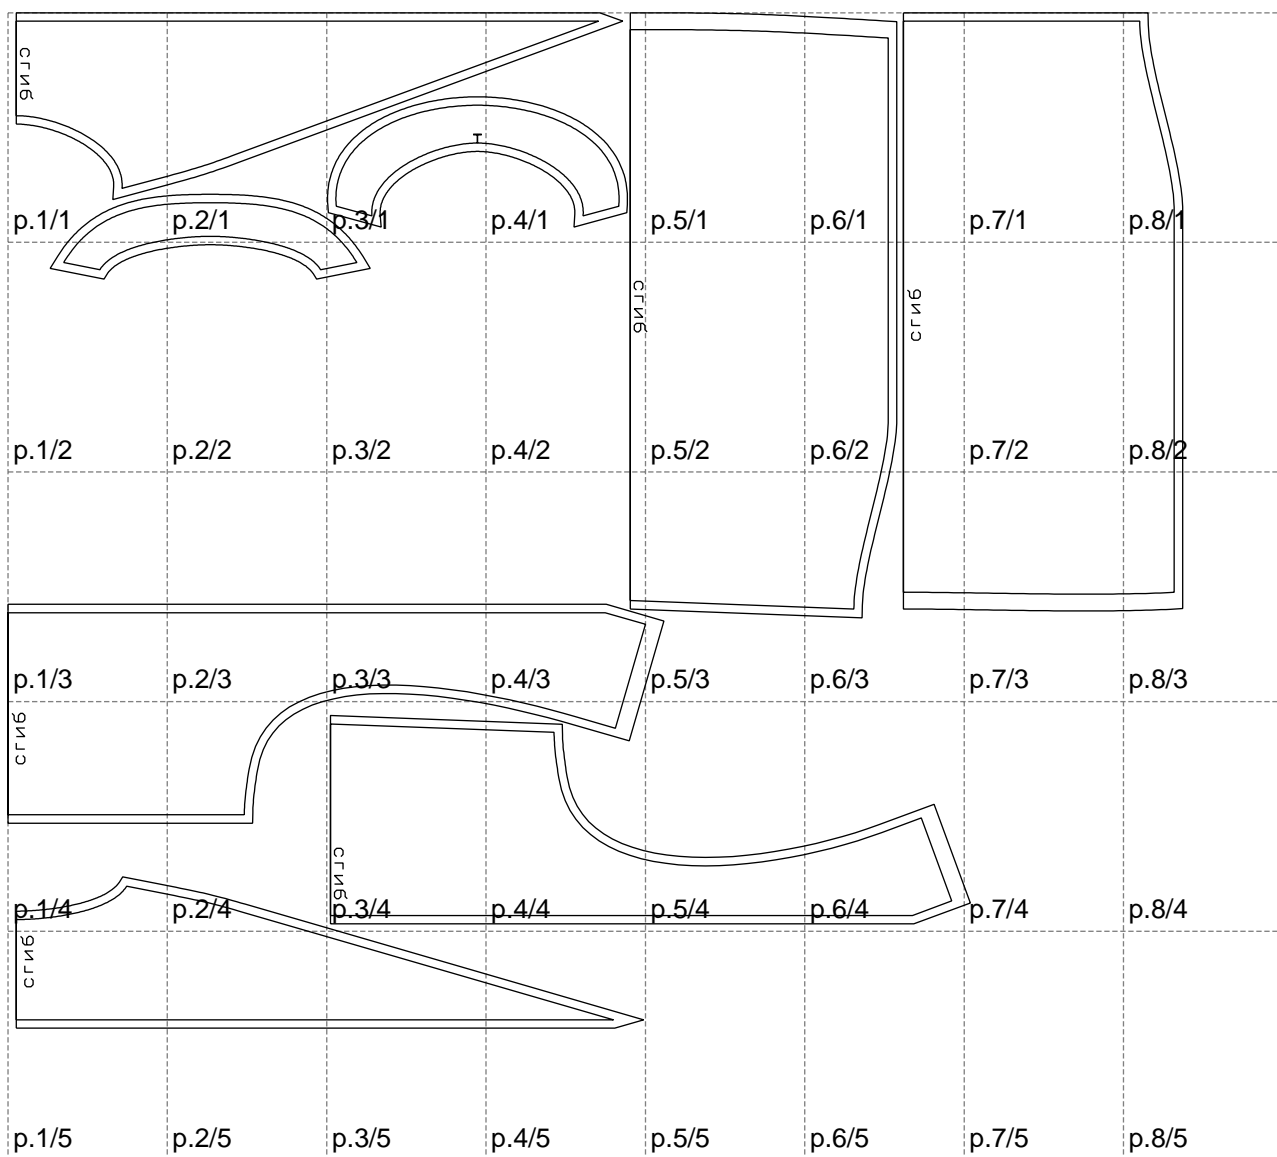

Not for print

Paper size: A4, size:1399.00 x1209.22 mm

# Example

size:1428.36 x720.38 mm

Maneken =1 ver.0

rz\_1=170

rz\_16=120

rz\_17=104

rz\_18=103.6

rz\_19=128

rz\_20=125.1

---

. . . . .  
. . . . .  
. . . . .