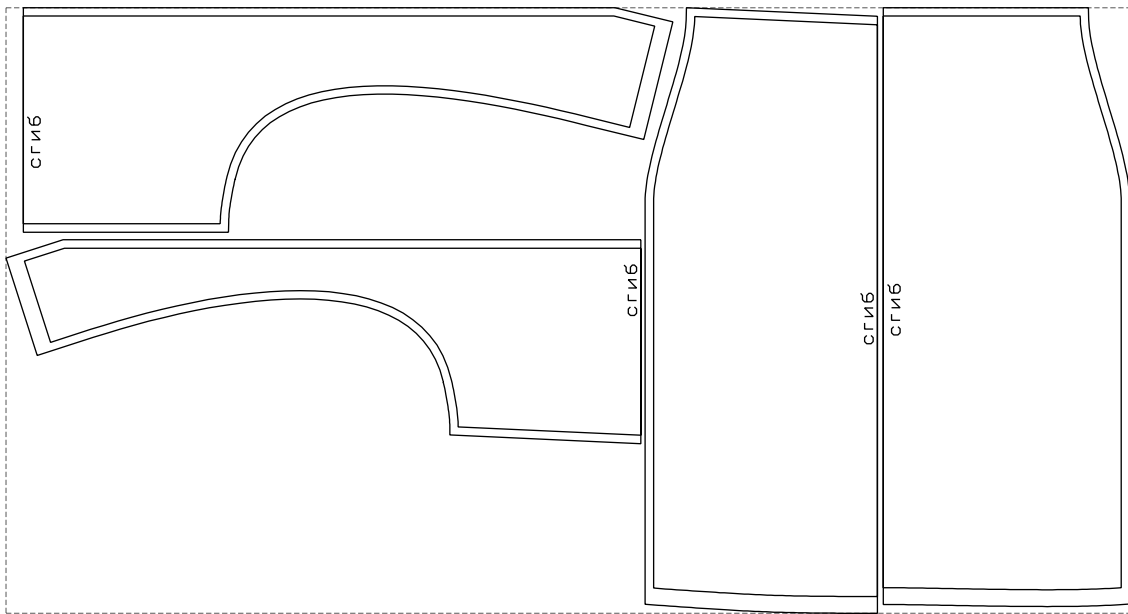

Not for print

Paper size: A4, size:1358.66 x806.22 mm

# Example

size:1338.37 x721.46 mm

Maneken =1 ver.0

rz\_1=170

rz\_16=104

rz\_17=88.9

rz\_18=84.4

rz\_19=112

rz\_20=109.3

---

. . . . .  
. . . . .  
. . . . .