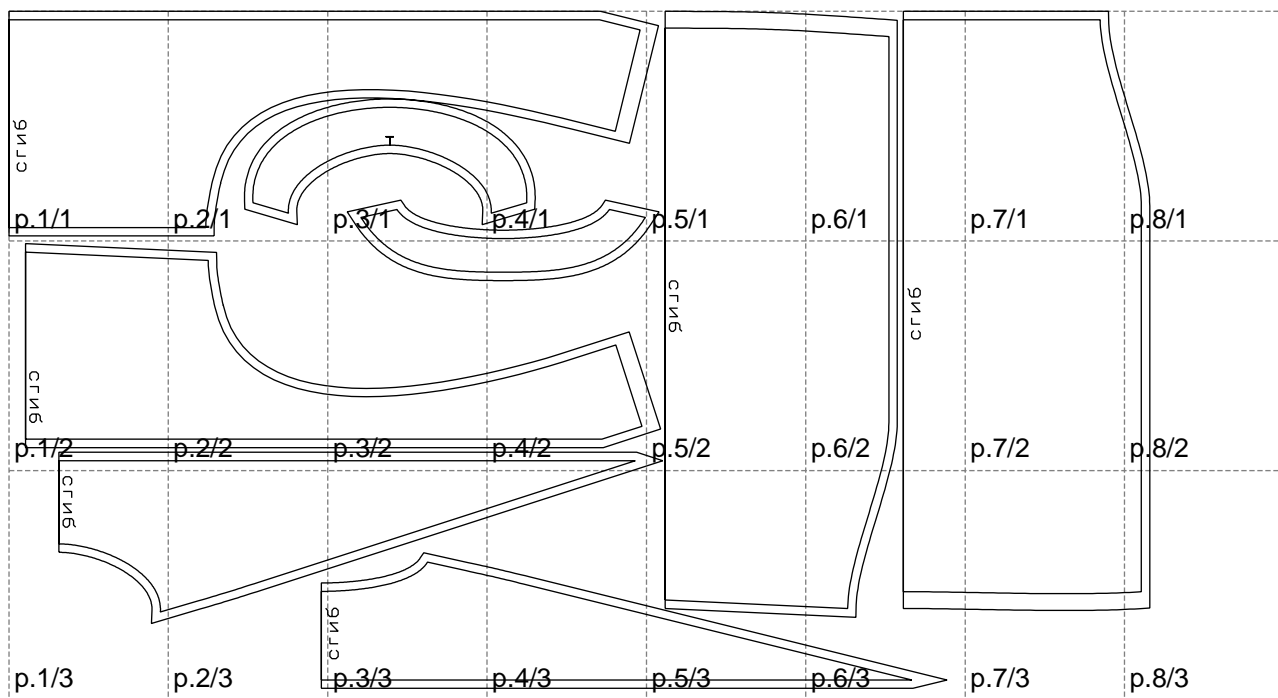

Not for print

Paper size: A4, size:1358.66 x806.22 mm

# Example

size:1338.37 x721.46 mm

Maneken =1 ver.0

rz\_1=170

rz\_16=104

rz\_17=88.9

rz\_18=84.4

rz\_19=112

rz\_20=109.3

---

. . . . .  
. . . . .  
. . . . .