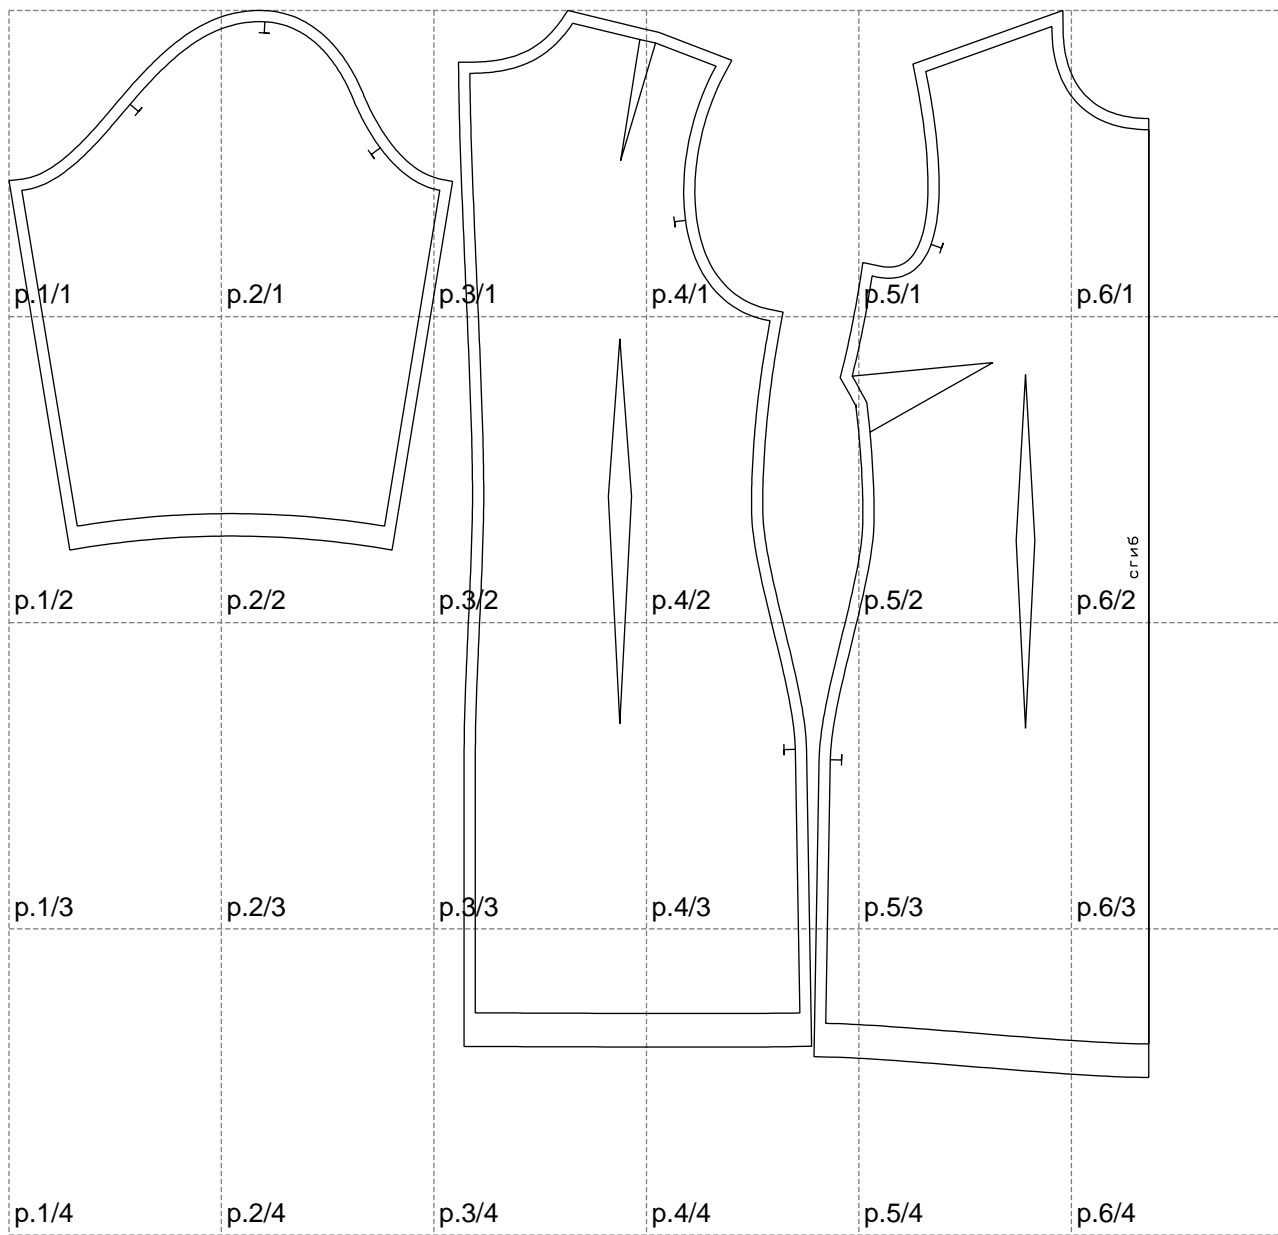

Not for print

Paper size: A4, size:1018.01 x952.89 mm

# Example

size:1488.98 x1415.60 mm

Maneken =1 ver.0

rz\_1=170

rz\_16=104

rz\_17=88.9

rz\_18=84.4

rz\_19=112

rz\_20=109.3

---

. . . . .  
. . . . .  
. . . . .