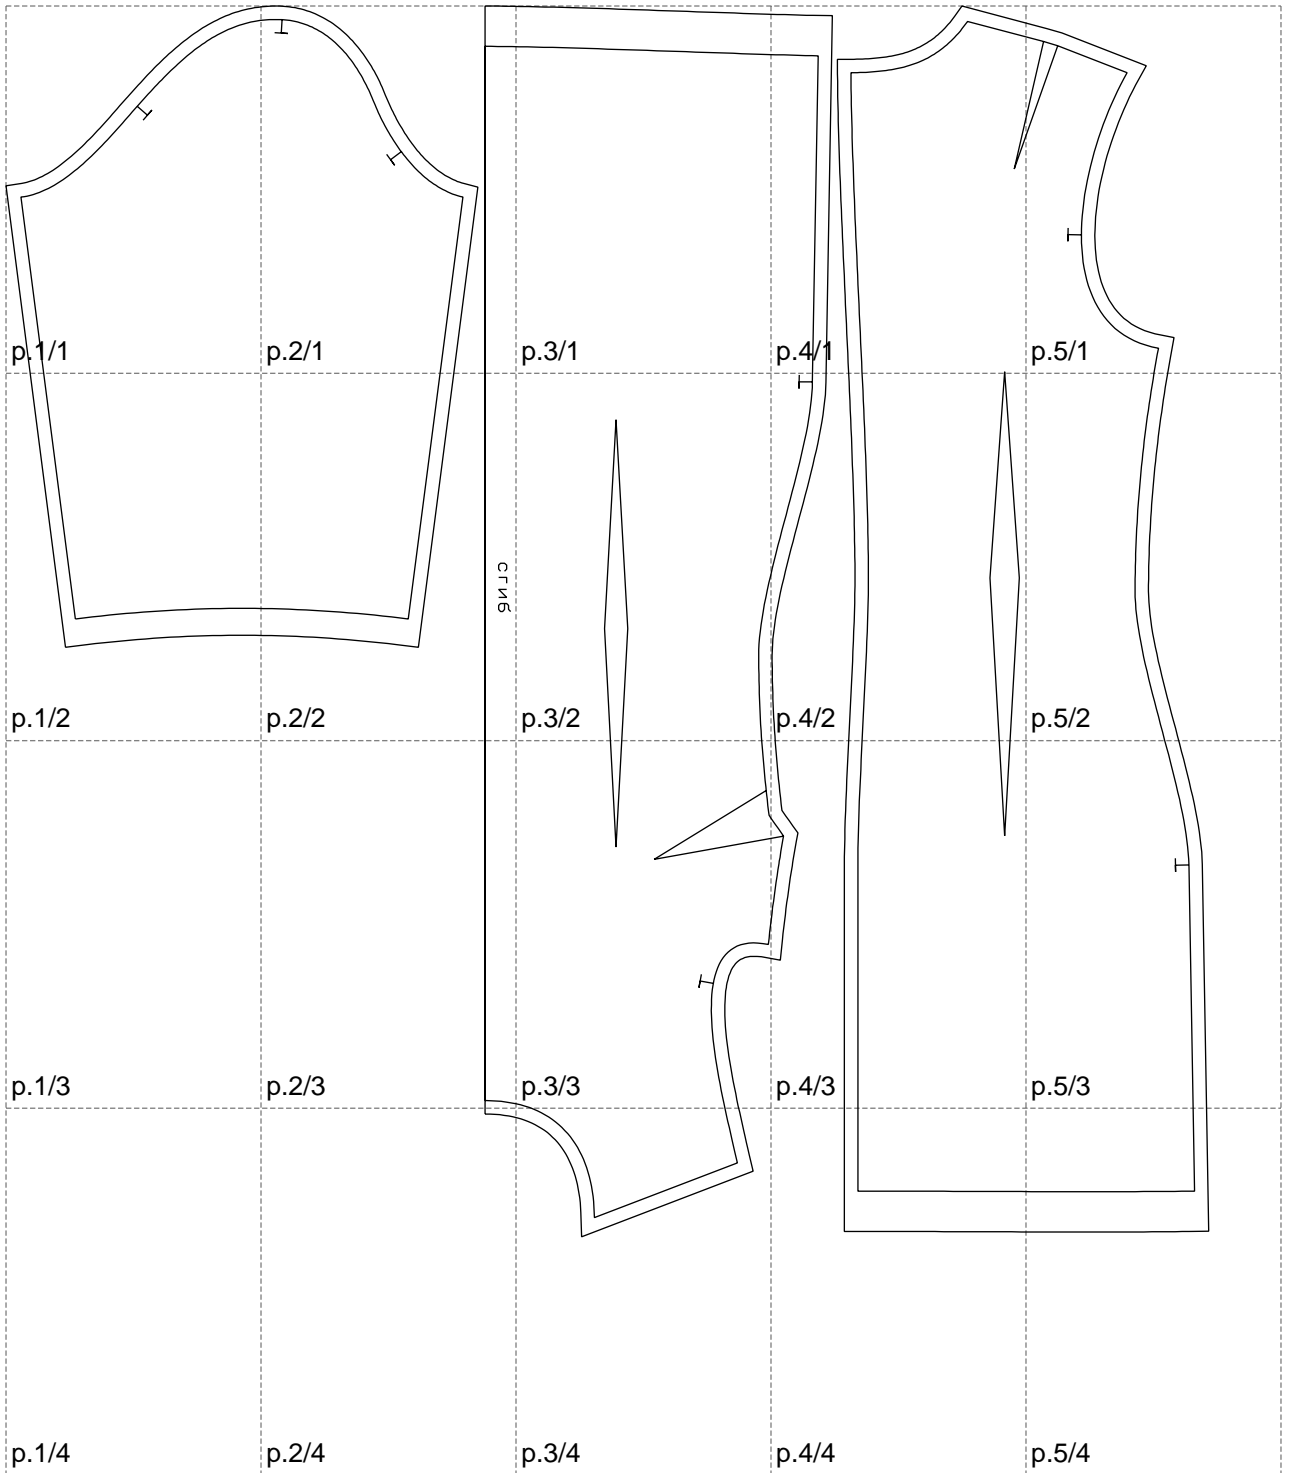

Not for print

Paper size: A4, size:895.25 x915.97 mm

# Example

size:1438.59 x951.36 mm

Maneken =1 ver.0

rz\_1=170

rz\_16=88

rz\_17=75.6

rz\_18=67.6

rz\_19=96

rz\_20=94.6

---

. . . . .  
. . . . .  
. . . . .