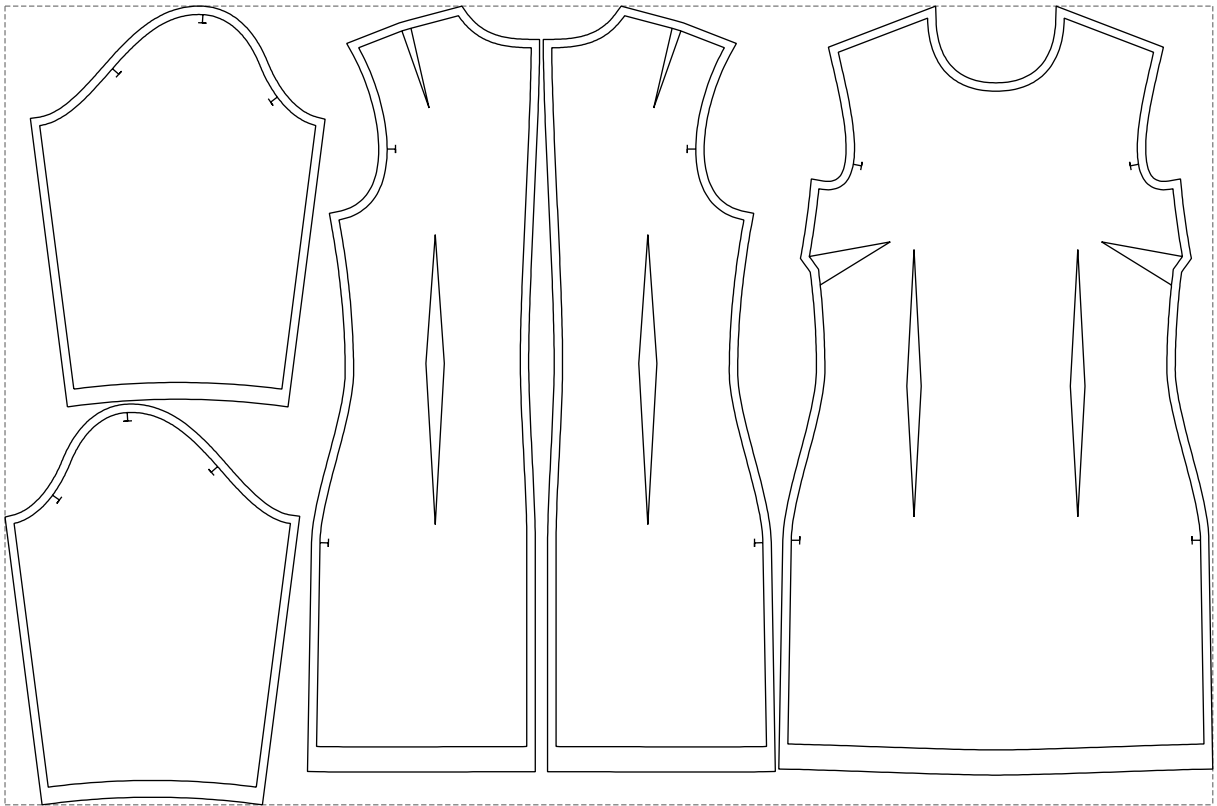

# Example

size:1438.59 x951.36 mm

Maneken =1 ver.0

rz\_1=170

rz\_16=88

rz\_17=75.6

rz\_18=67.6

rz\_19=96