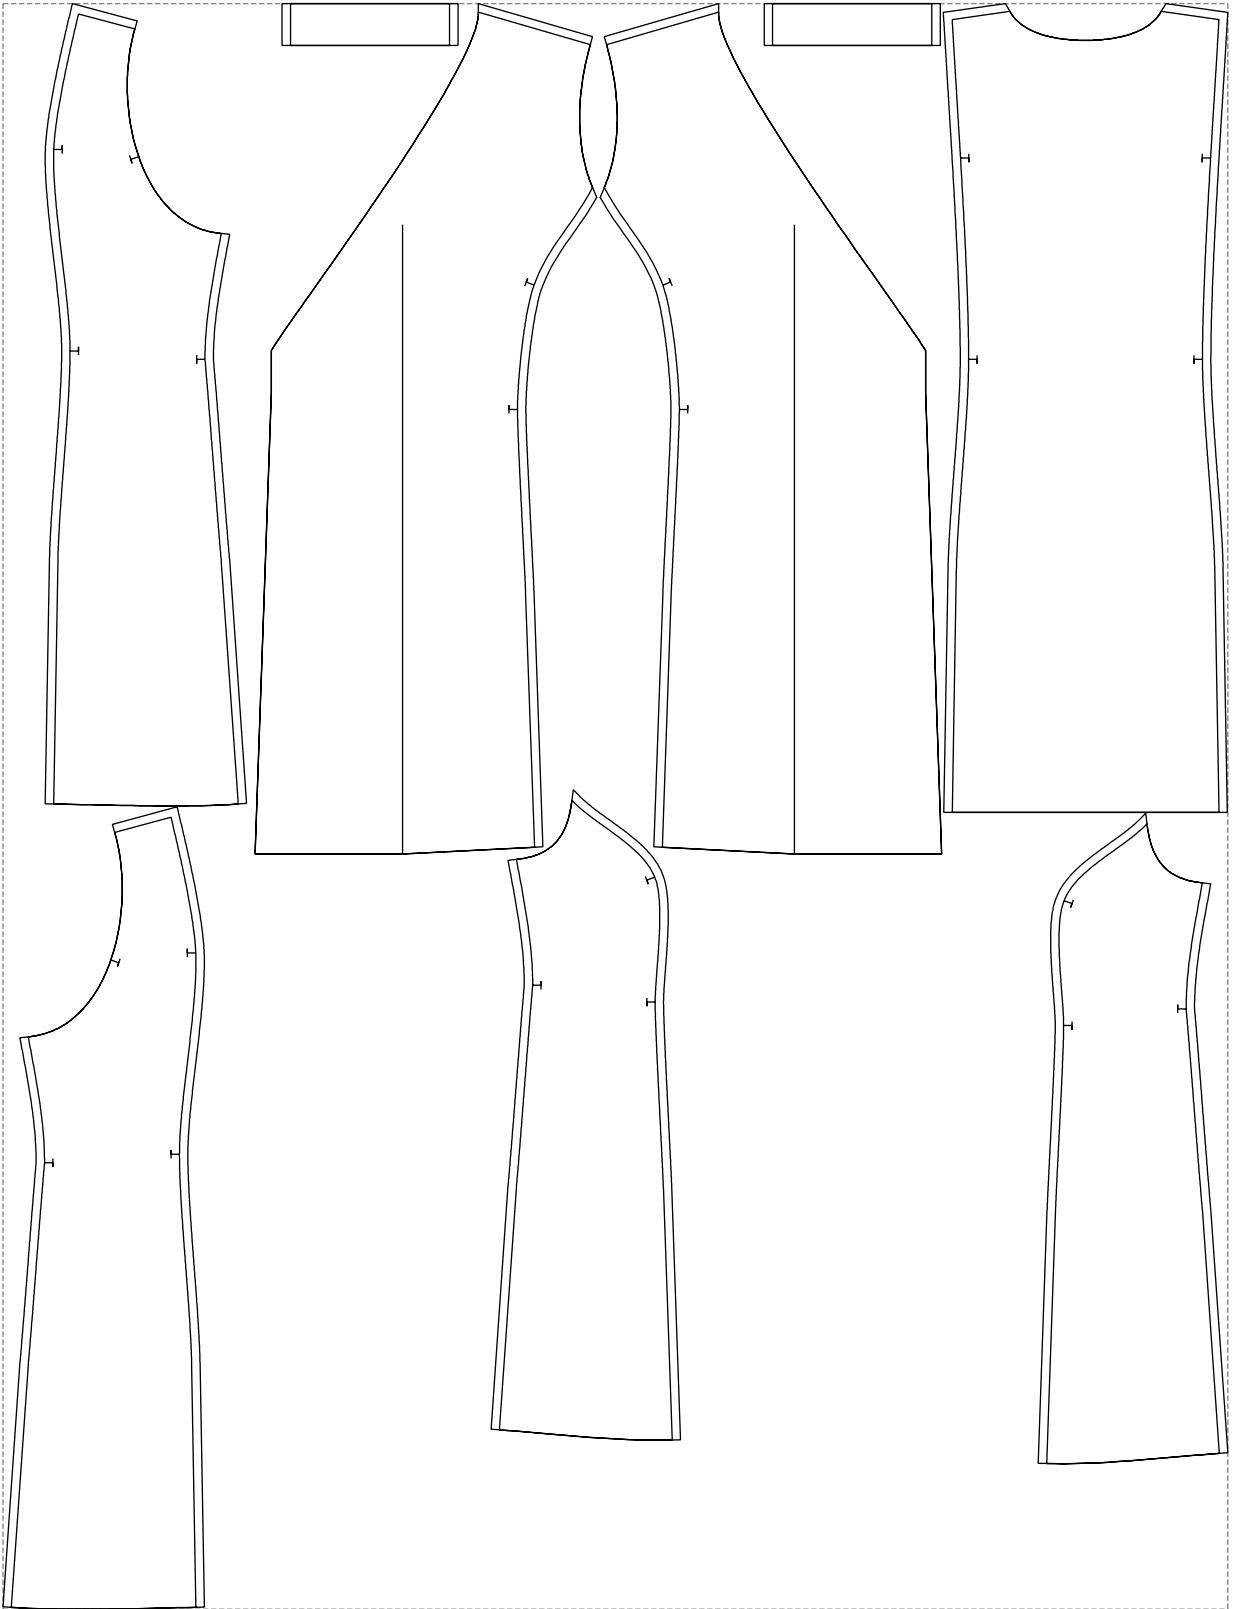

Not for print

Paper size: A4, size:1188.40 x1013.00 mm

# Example

size:1458.71 x1912.77 mm

Maneken =1 ver.0

rz\_1=170

rz\_16=120

rz\_17=104

rz\_18=103.6

rz\_19=128

rz\_20=125.1

---

. . . . .  
. . . . .  
. . . . .