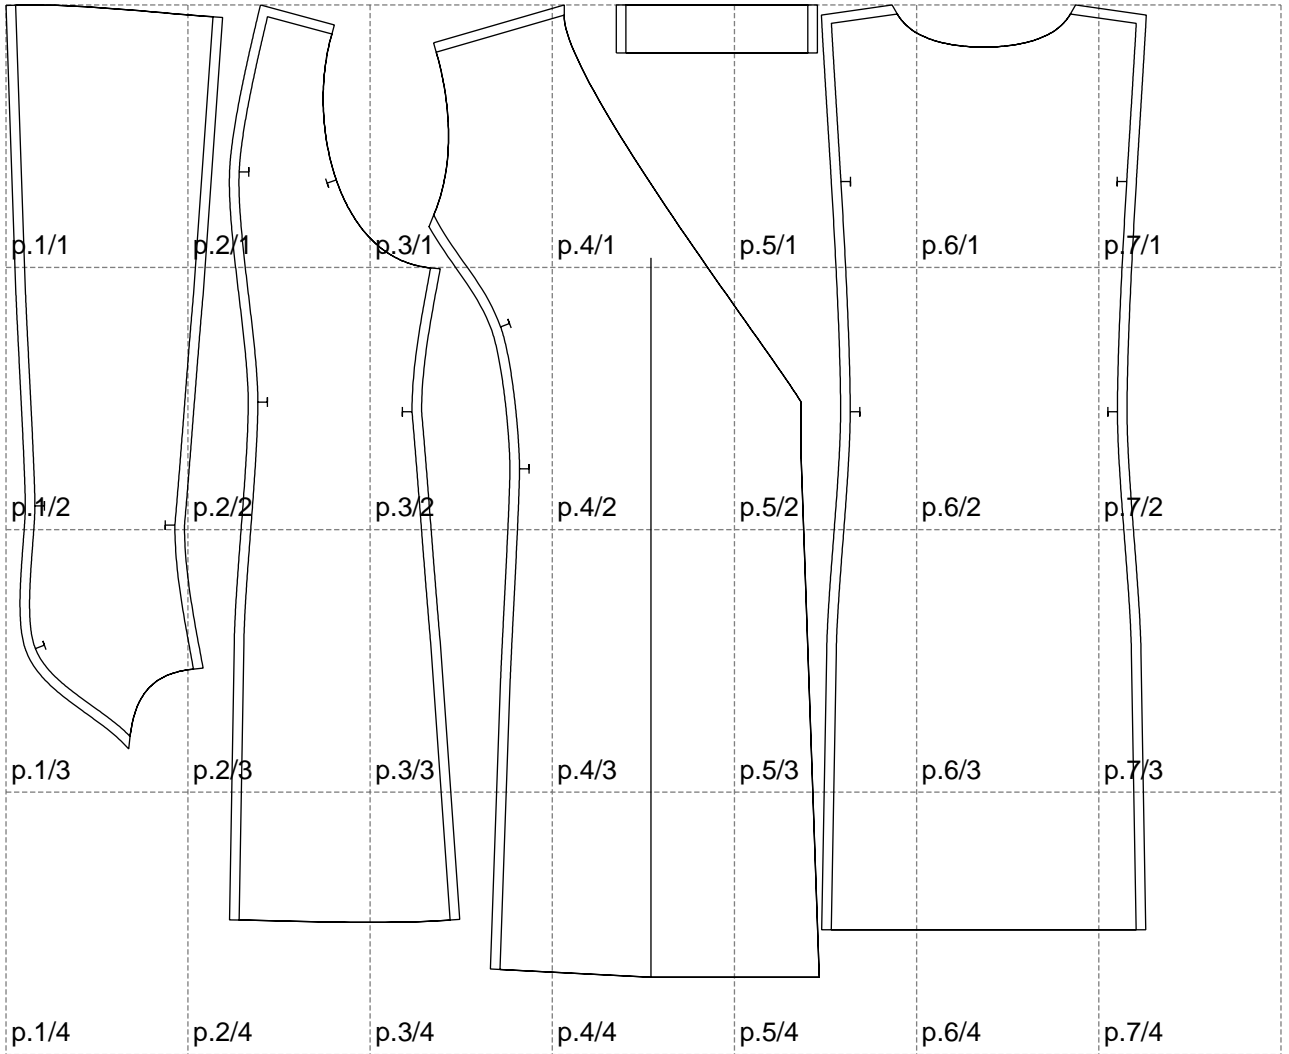

Not for print

Paper size: A4, size:1188.40 x1013.00 mm

# Example

size:1458.71 x1912.77 mm

Maneken =1 ver.0

rz\_1=170

rz\_16=120

rz\_17=104

rz\_18=103.6

rz\_19=128

rz\_20=125.1

---

. . . . .  
. . . . .  
. . . . .