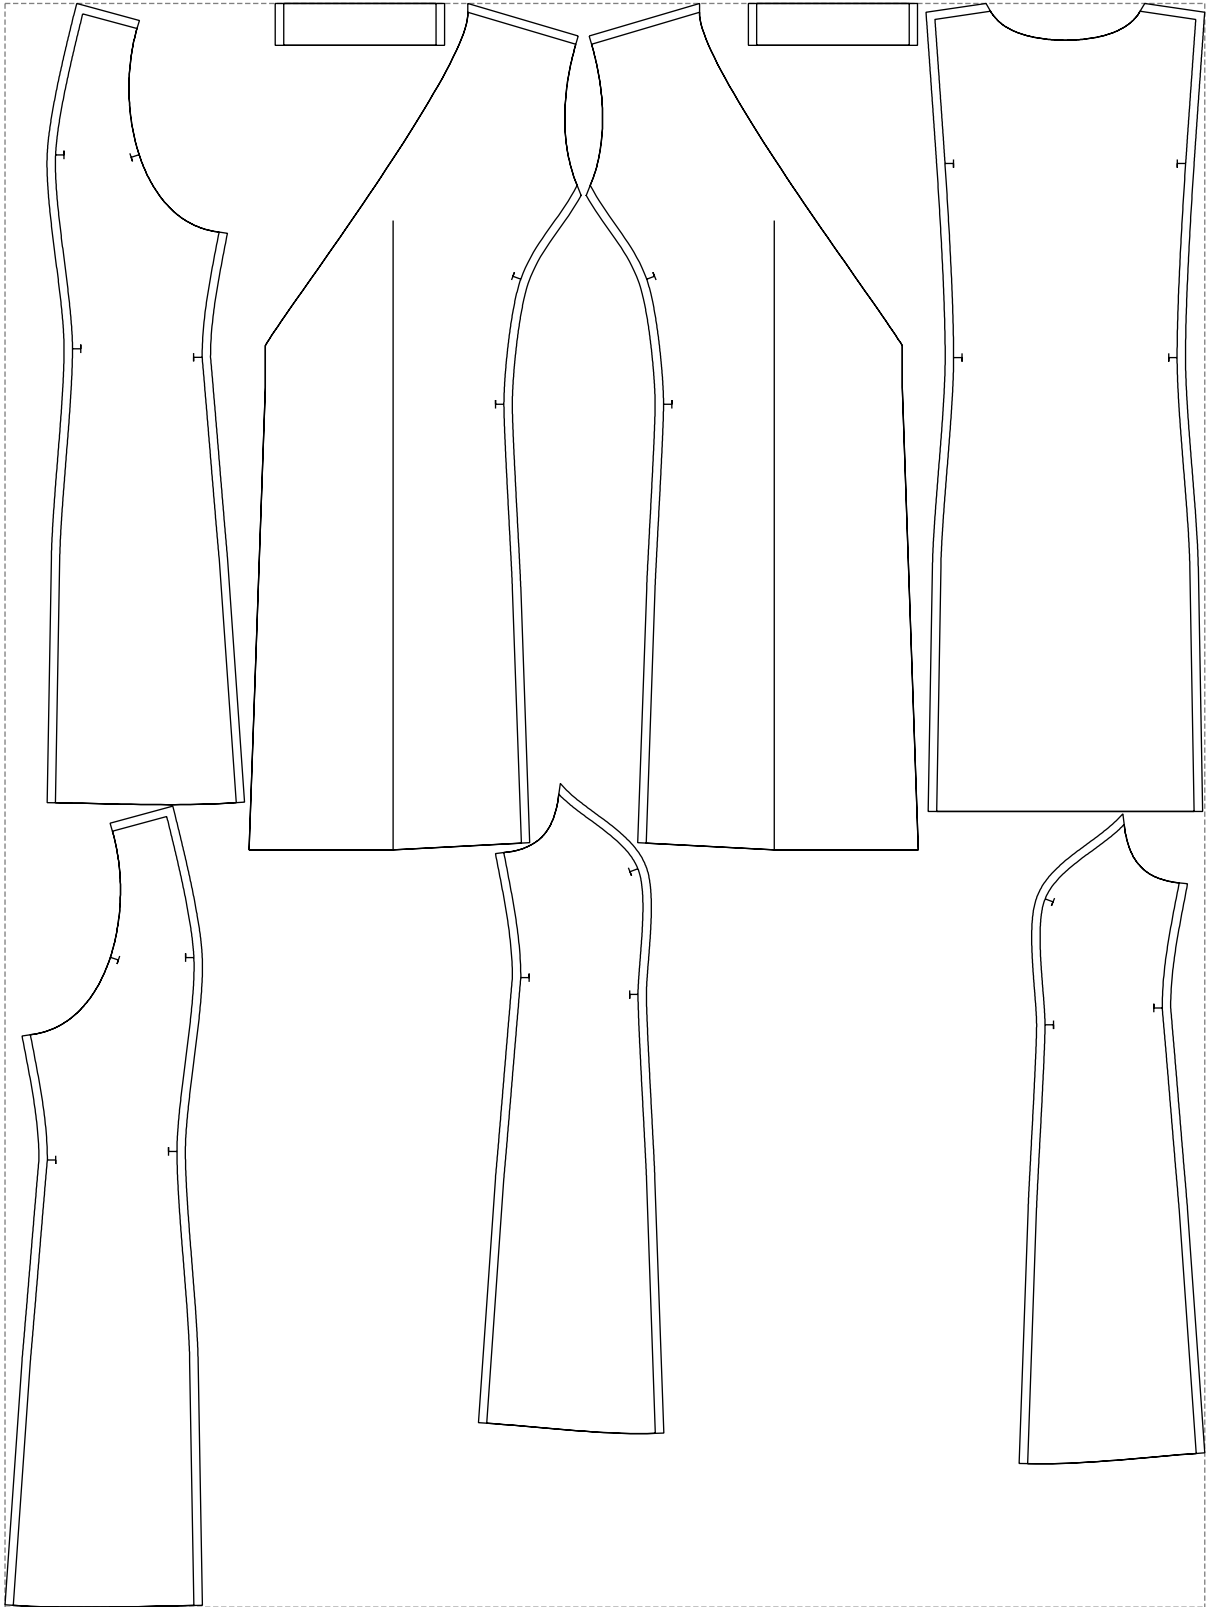

Not for print

Paper size: A4, size:1157.32 x1008.08 mm

# Example

size:1428.79 x1910.45 mm

Maneken =1 ver.0

rz\_1=170

rz\_16=116

rz\_17=100

rz\_18=98.8

rz\_19=124