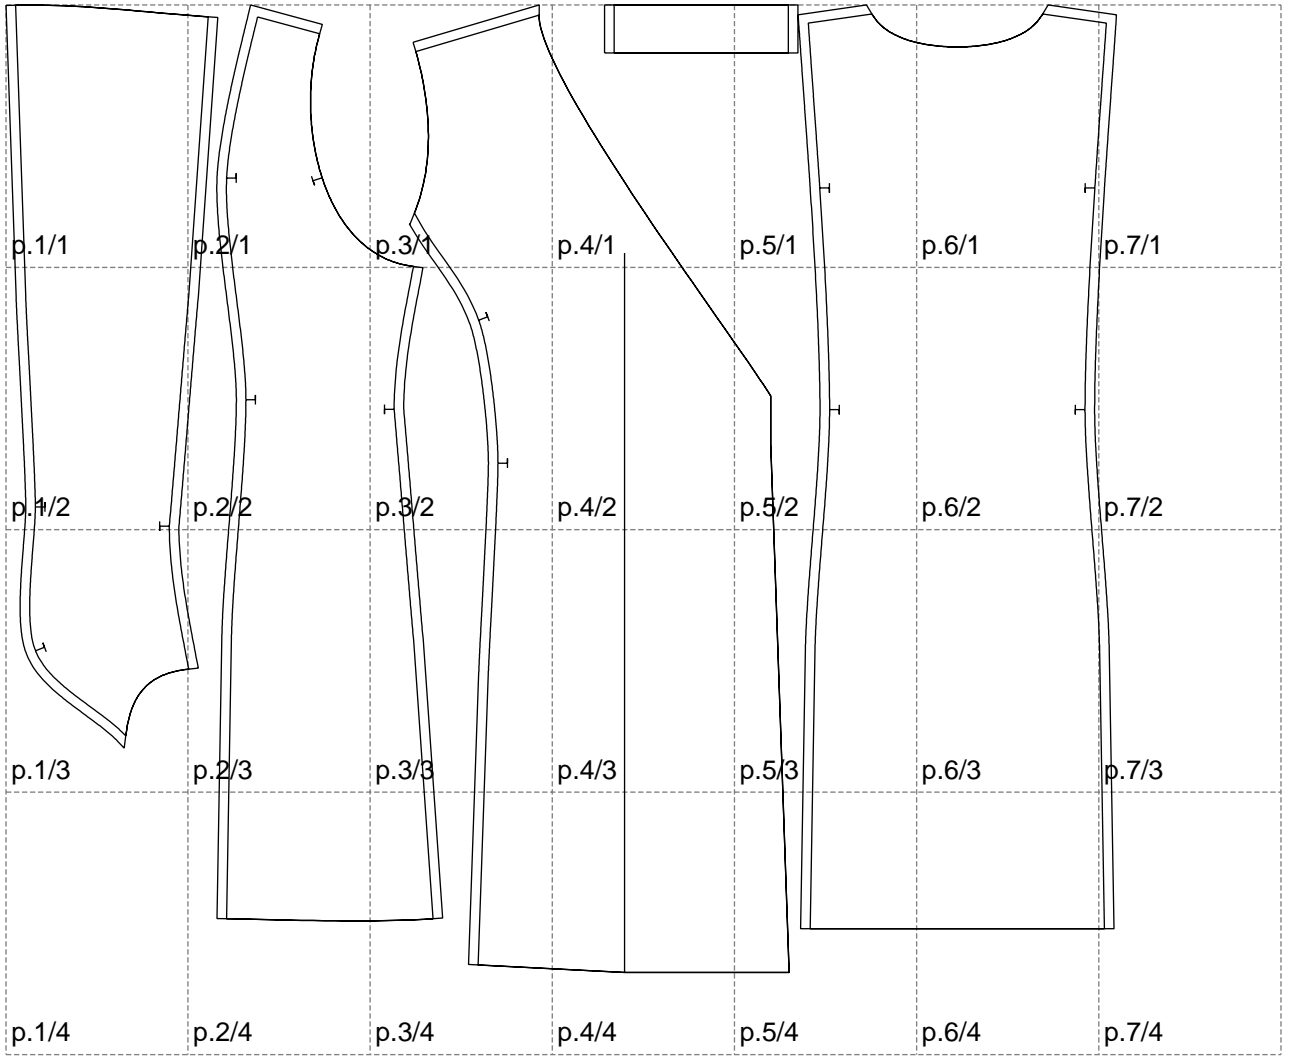

Not for print

Paper size: A4, size:1157.32 x1008.08 mm

# Example

size:1428.79 x1910.45 mm

Maneken =1 ver.0

rz\_1=170

rz\_16=116

rz\_17=100

rz\_18=98.8

rz\_19=124

rz\_20=121

---

. . . . .  
. . . . .  
. . . . .