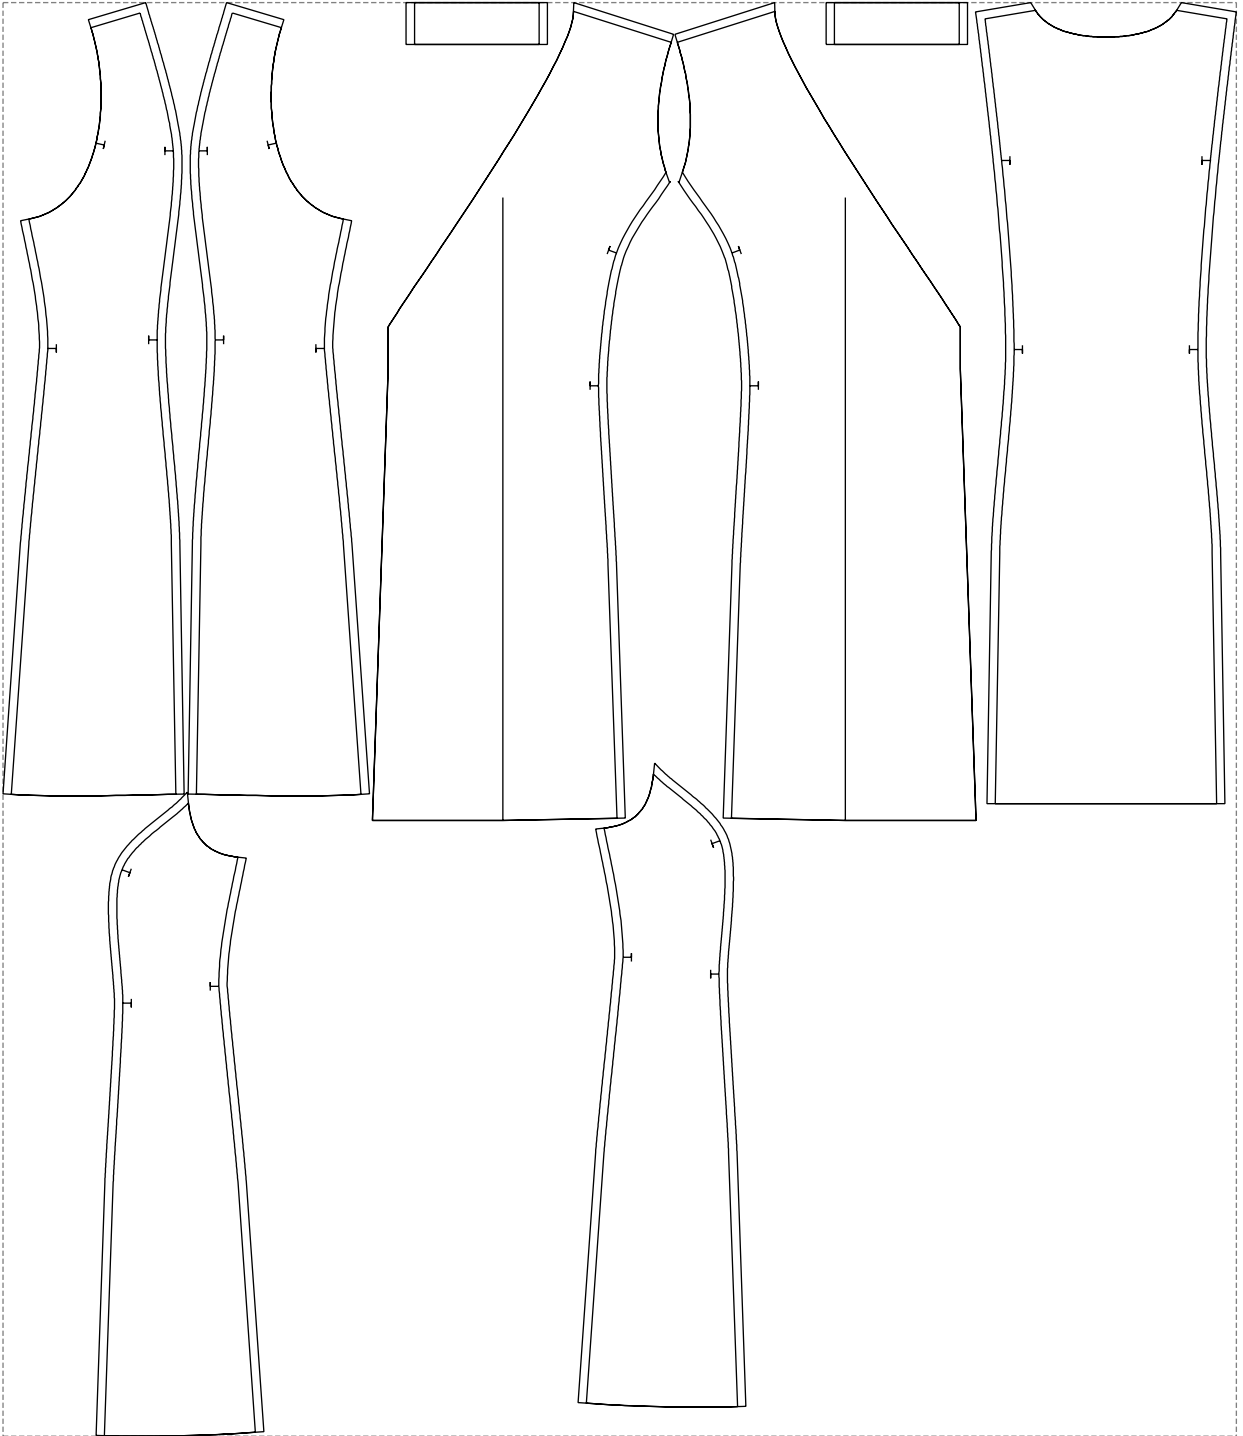

# Example

size:1468.93 x1707.87 mm

Maneken =1 ver.0

rz\_1=170

rz\_16=100

rz\_17=85.4

rz\_18=80.2

rz\_19=108

rz\_20=105.4

---

. . . . .  
. . . . .  
. . . . .