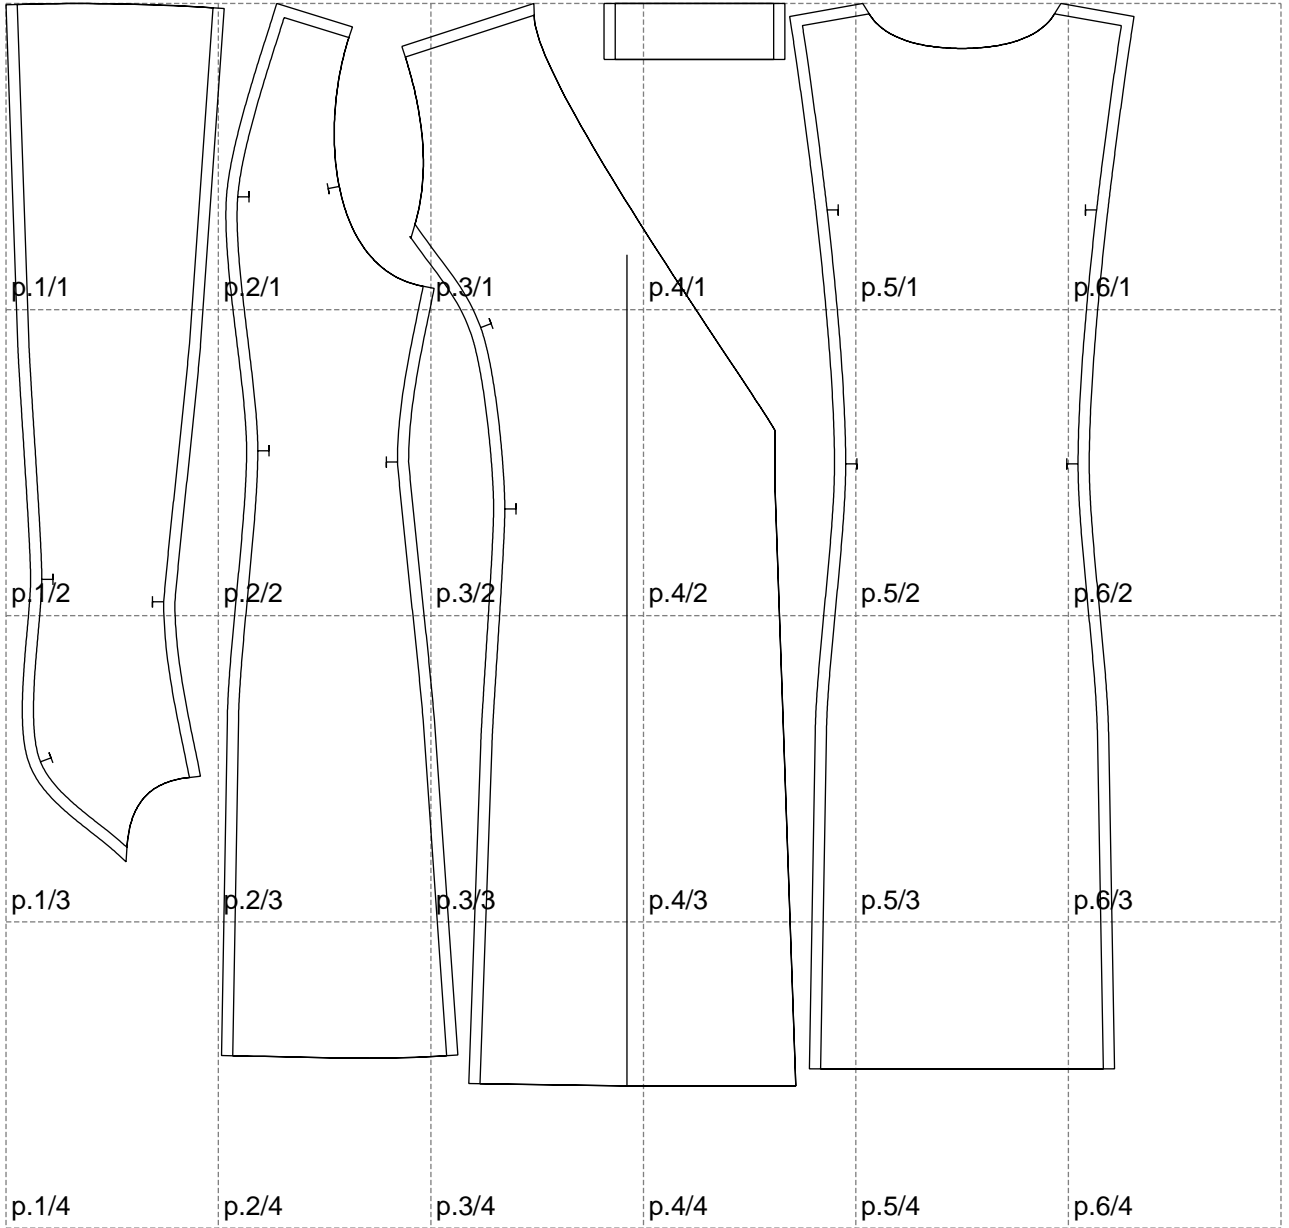

Not for print

Paper size: A4, size:1007.66 x966.73 mm

# Example

size:1448.69 x1707.37 mm

Maneken =1 ver.0

rz\_1=170

rz\_16=96

rz\_17=82

rz\_18=76

rz\_19=104

rz\_20=101.8

---

. . . . .  
. . . . .  
. . . . .