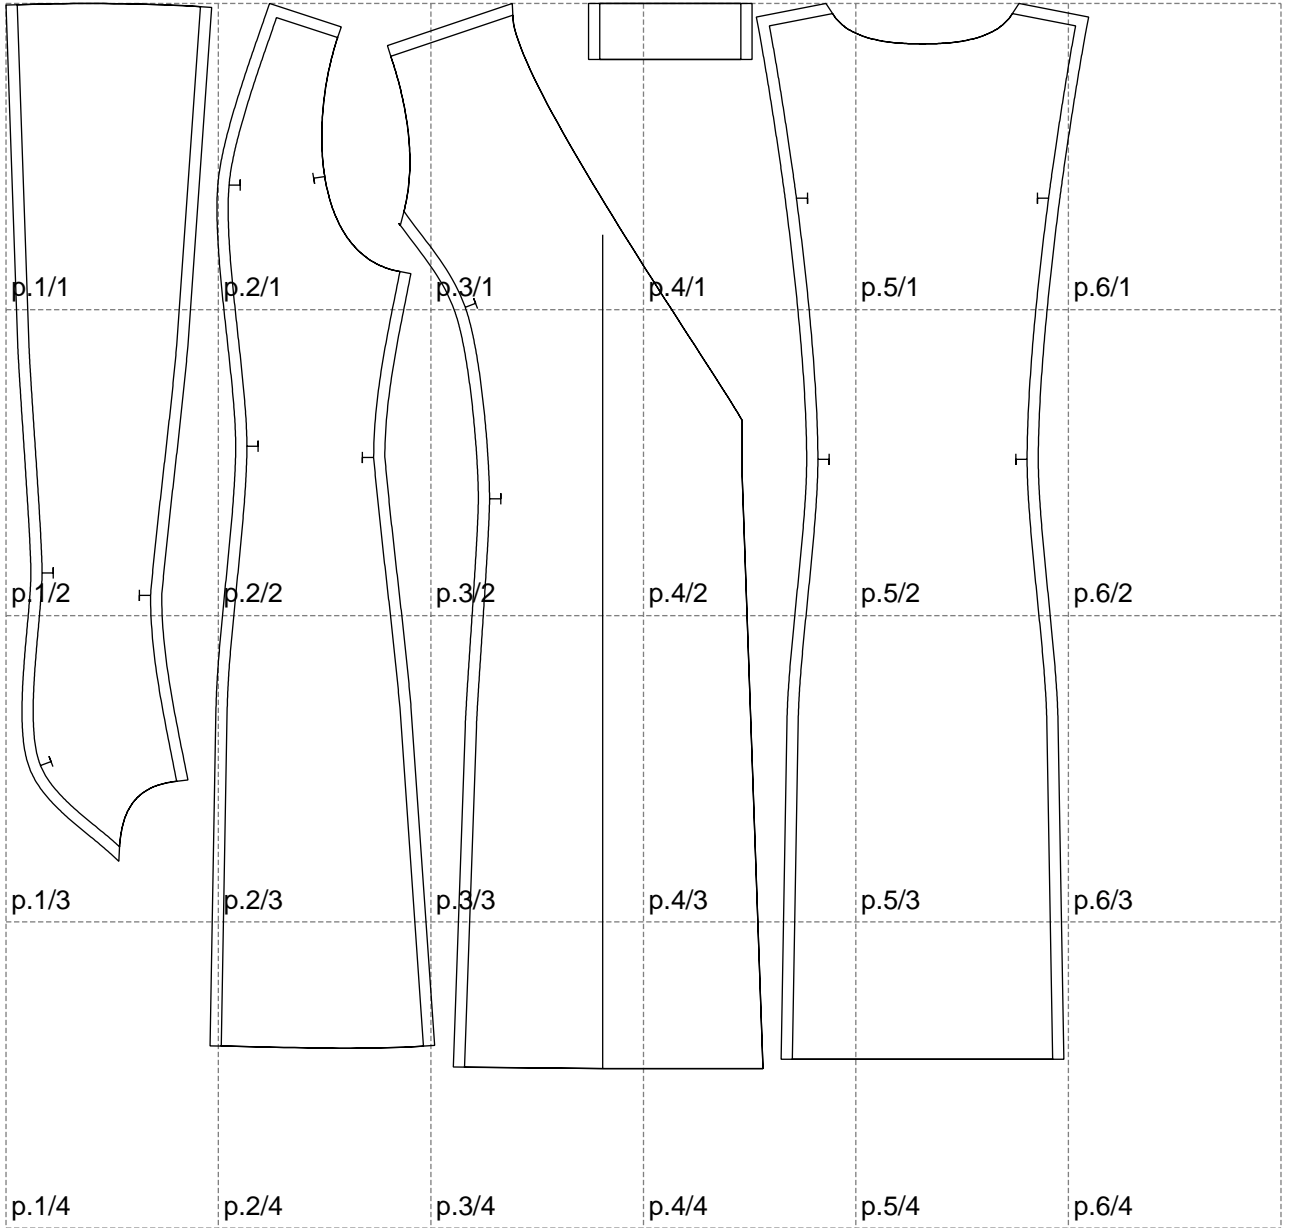

Not for print

Paper size: A4, size:967.11 x951.14 mm

# Example

size:1499.00 x1670.57 mm

Maneken =1 ver.0

rz\_1=170

rz\_16=88

rz\_17=75.6

rz\_18=67.6

rz\_19=96

rz\_20=94.6

---

. . . . .  
. . . . .  
. . . . .