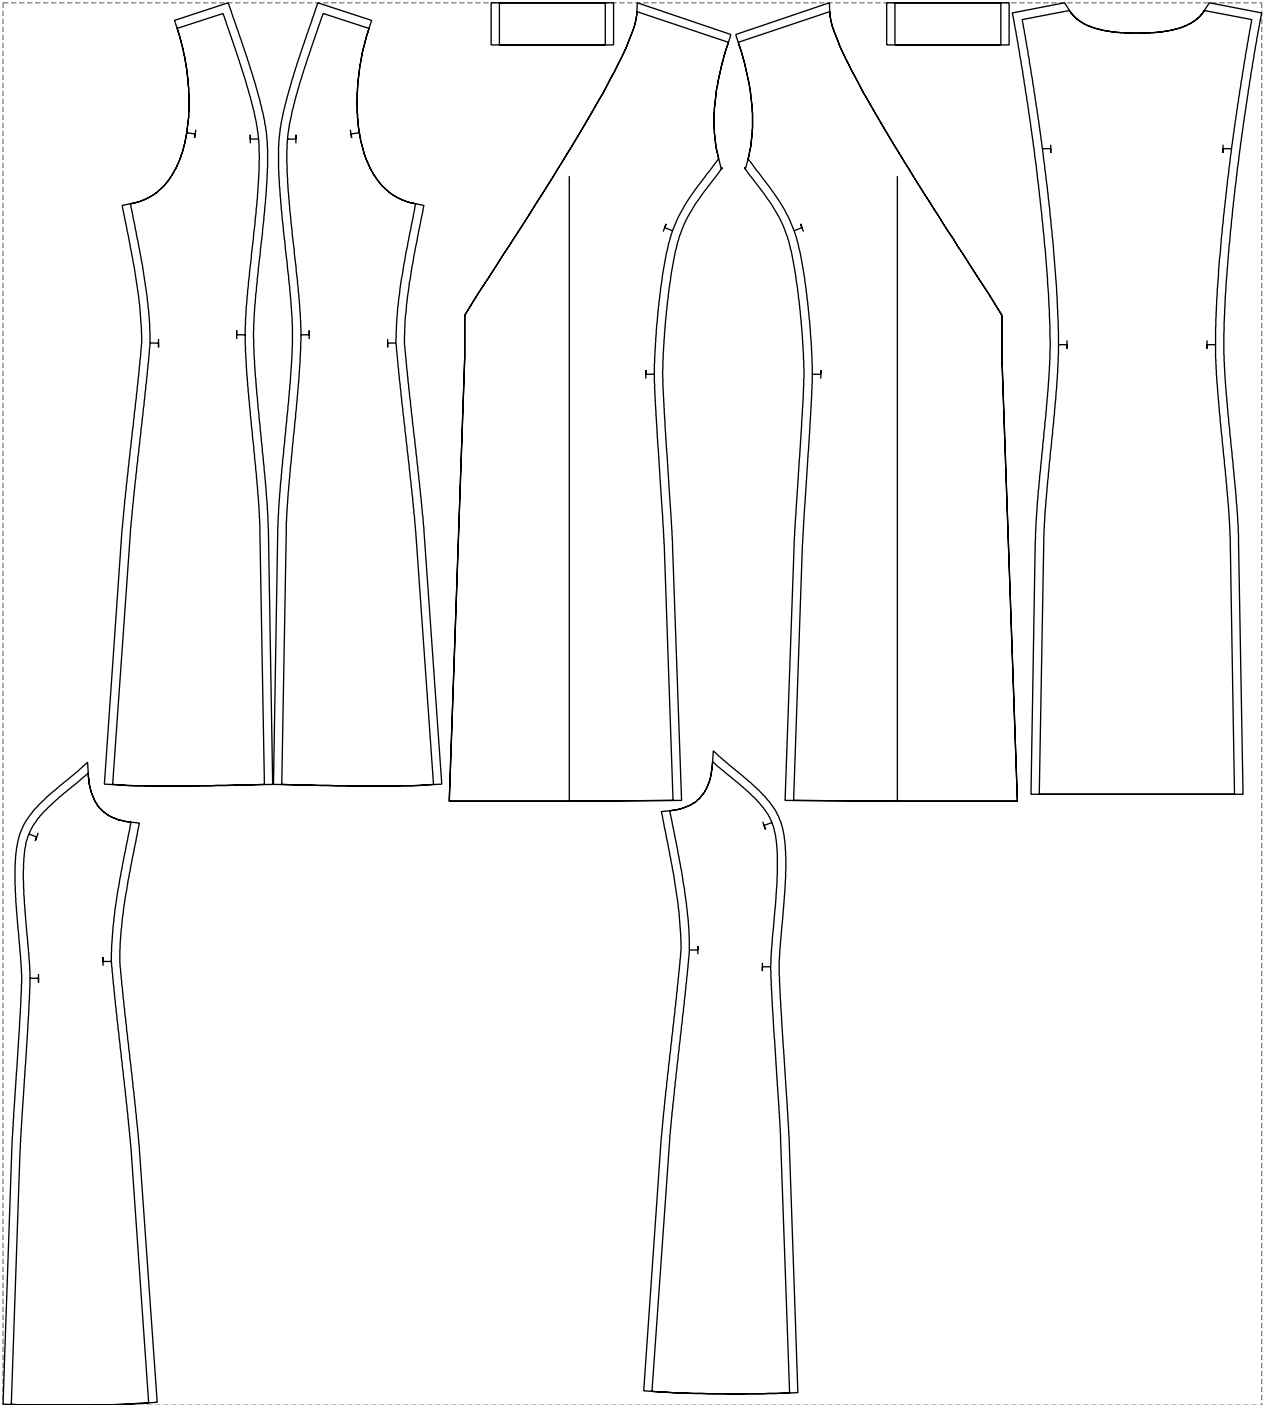

# Example

size:1499.00 x1670.57 mm

Maneken =1 ver.0

rz\_1=170

rz\_16=88

rz\_17=75.6

rz\_18=67.6

rz\_19=96