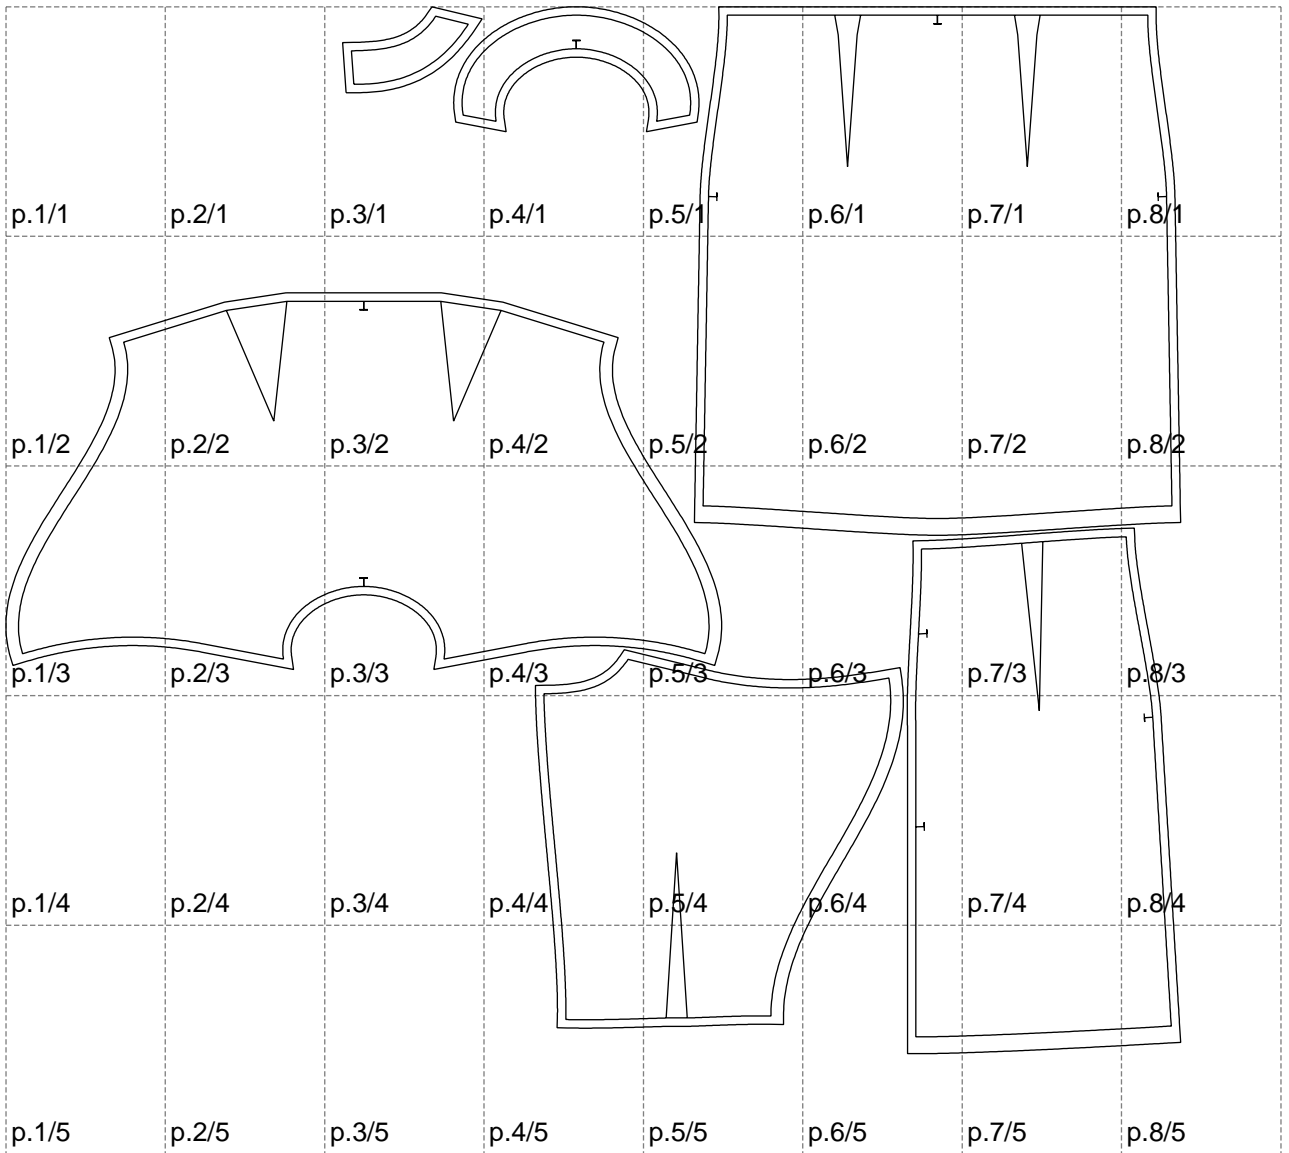

Not for print

Paper size: A4, size:1399.00 x1246.66 mm

# Example

size:1499.00 x1490.93 mm

Maneken =1 ver.0

rz\_1=170

rz\_16=100

rz\_17=85.4

rz\_18=80.2

rz\_19=108

rz\_20=105.4

---

. . . . .  
. . . . .  
. . . . .