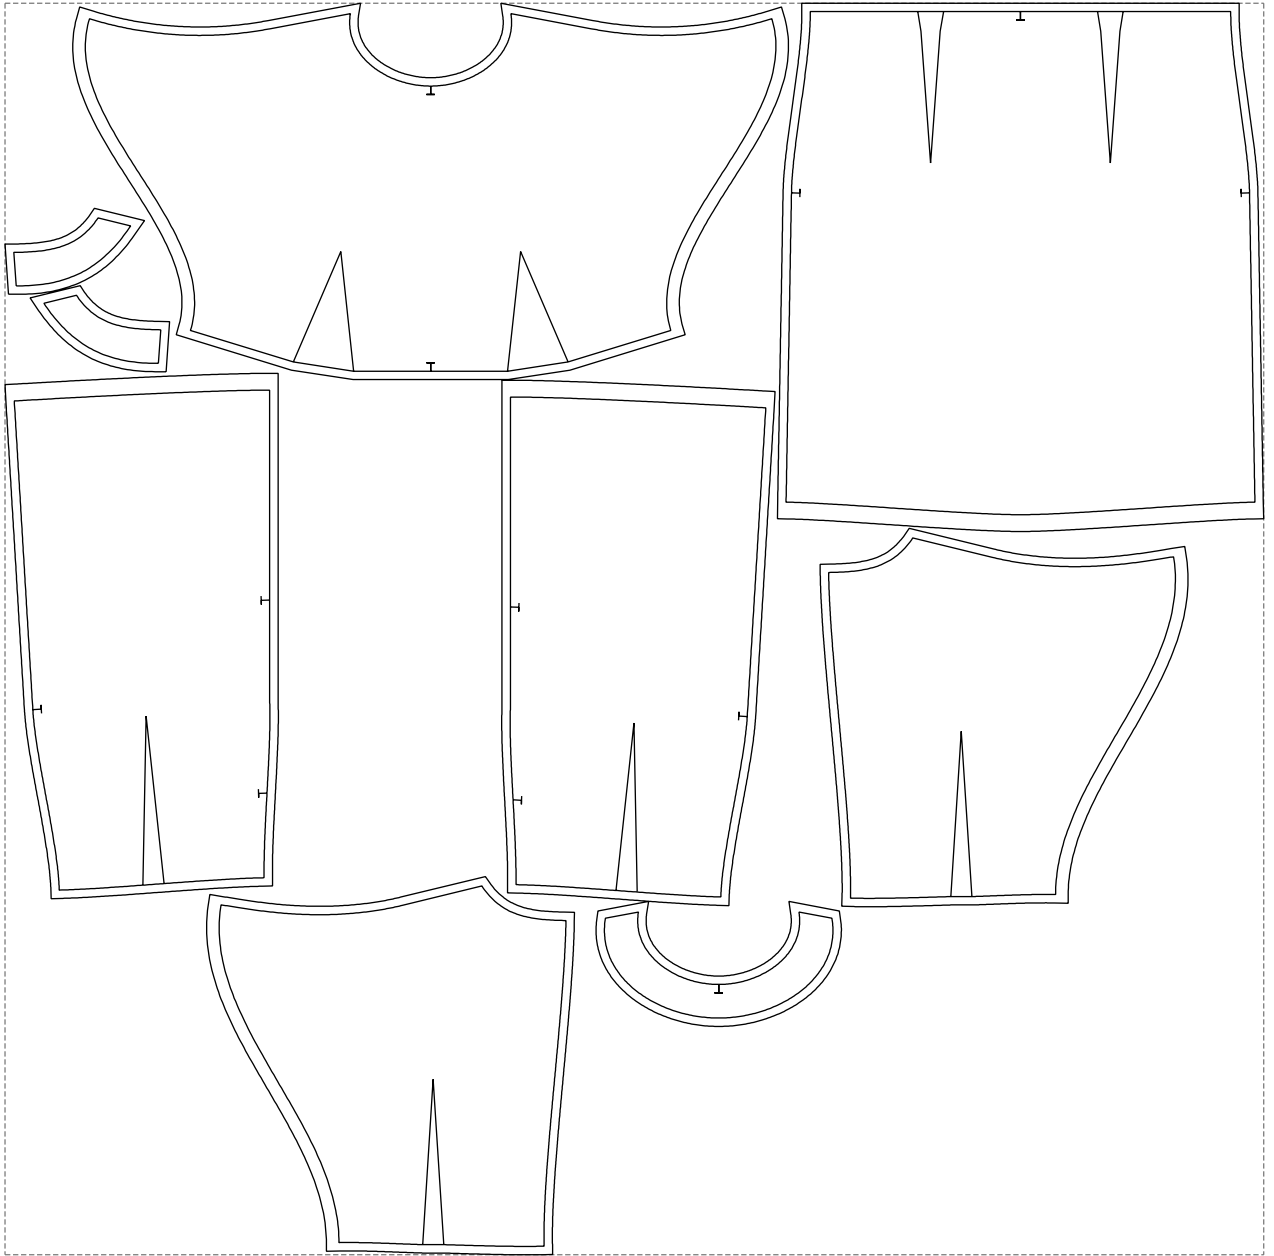

Not for print

Paper size: A4, size:1399.00 x1246.66 mm

# Example

size:1499.00 x1490.93 mm

Maneken =1 ver.0

rz\_1=170

rz\_16=100

rz\_17=85.4

rz\_18=80.2

rz\_19=108

rz\_20=105.4

---

. . . . .  
. . . . .  
. . . . .