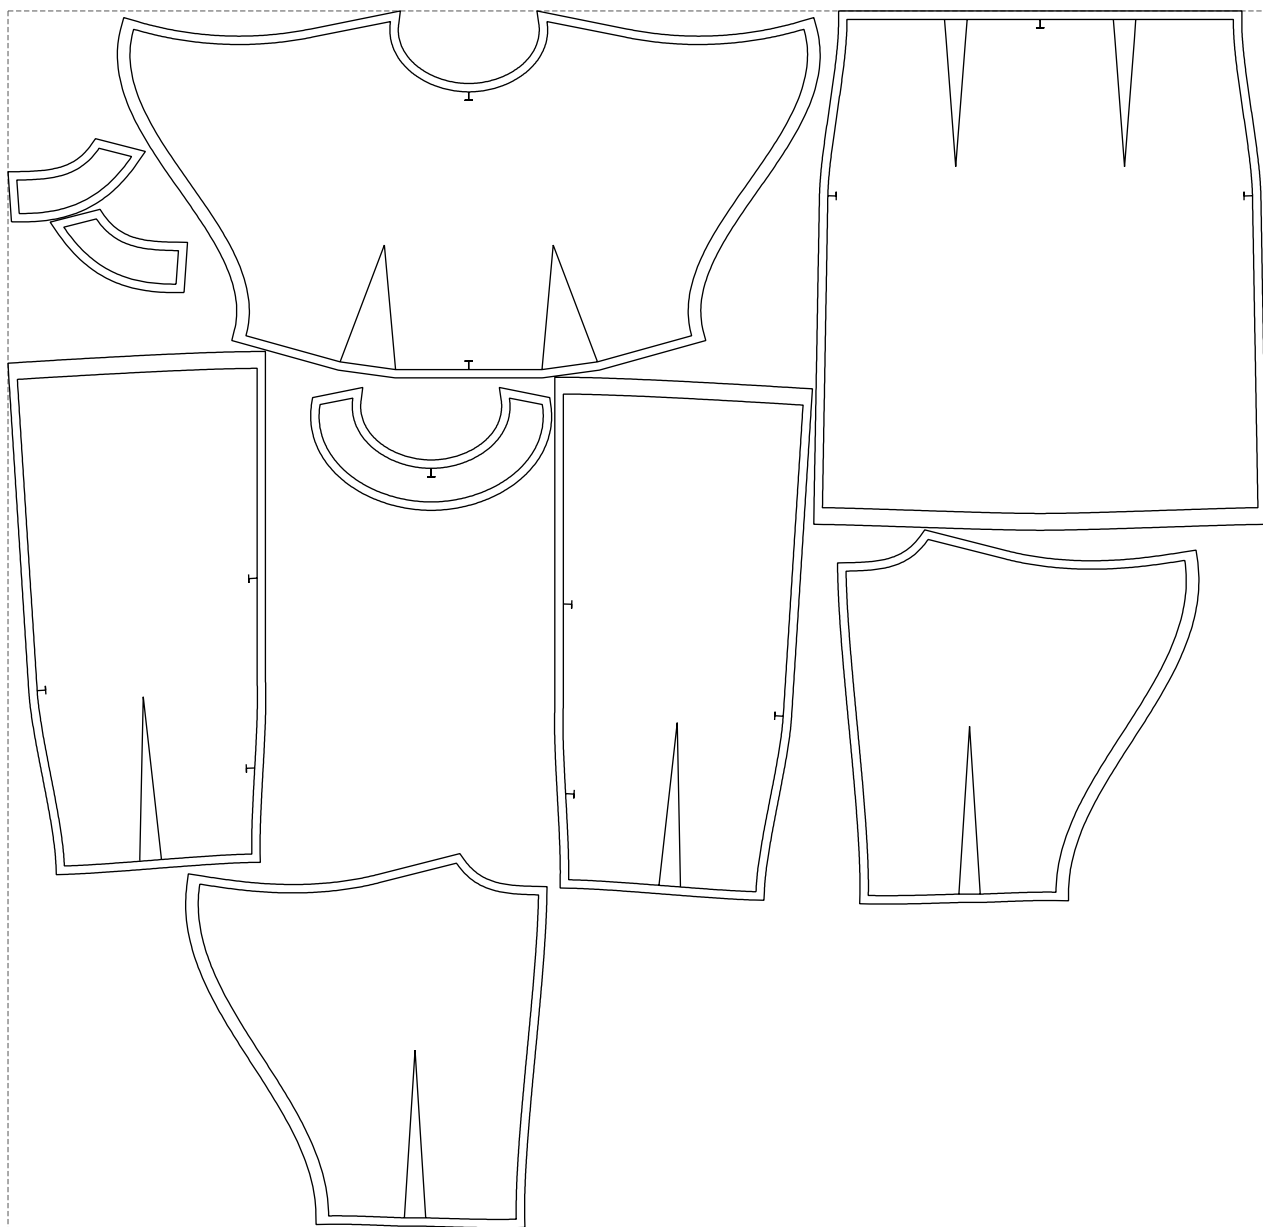

Not for print

Paper size: A4, size:1399.00 x1040.78 mm

# Example

size:1499.00 x1449.42 mm

Maneken =1 ver.0

rz\_1=170

rz\_16=92

rz\_17=78.8

rz\_18=71.8

rz\_19=100