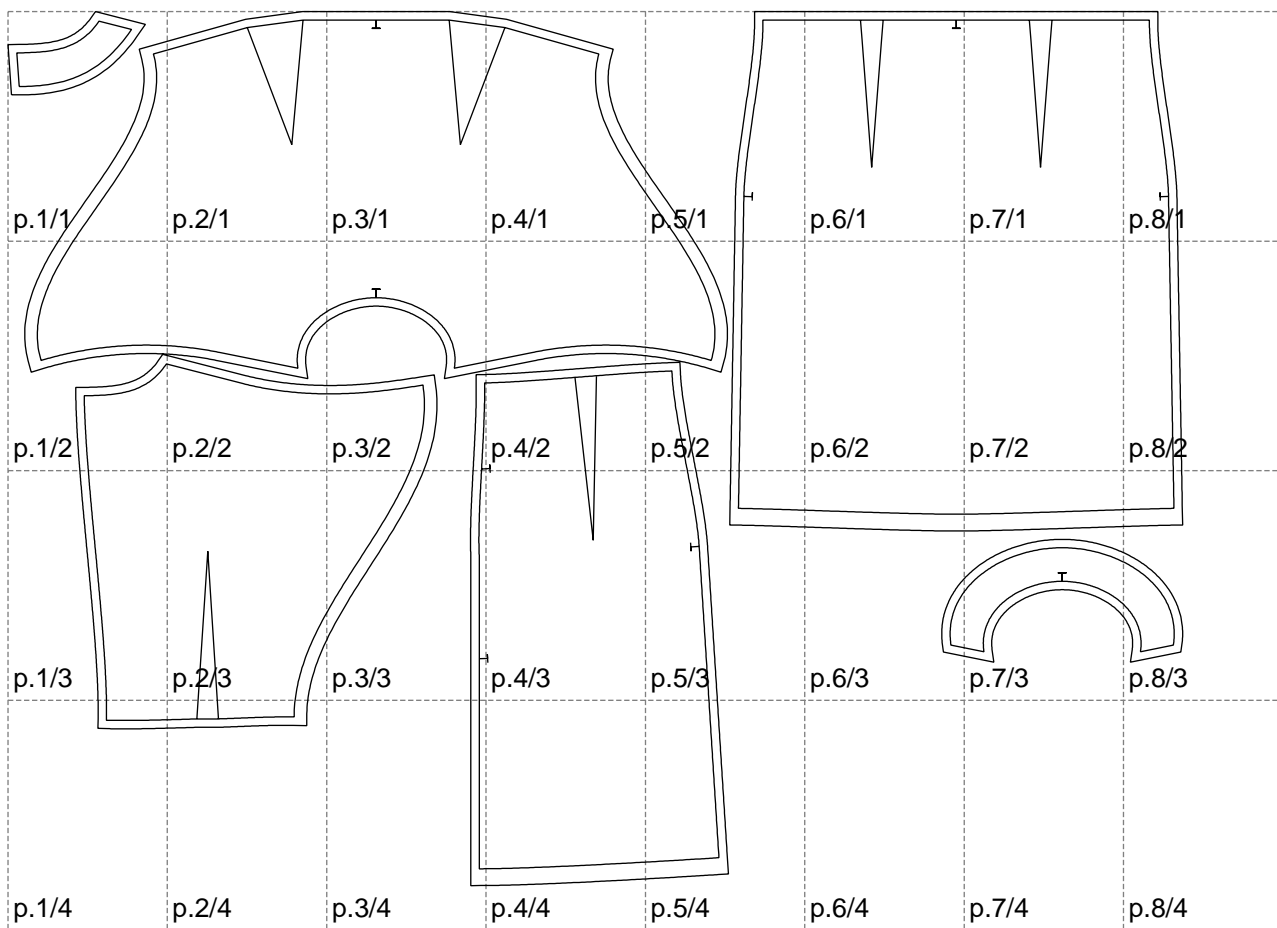

Not for print

Paper size: A4, size:1399.00 x1040.78 mm

# Example

size:1499.00 x1449.42 mm

Maneken =1 ver.0

rz\_1=170

rz\_16=92

rz\_17=78.8

rz\_18=71.8

rz\_19=100

rz\_20=98.1

---

. . . . .  
. . . . .  
. . . . .