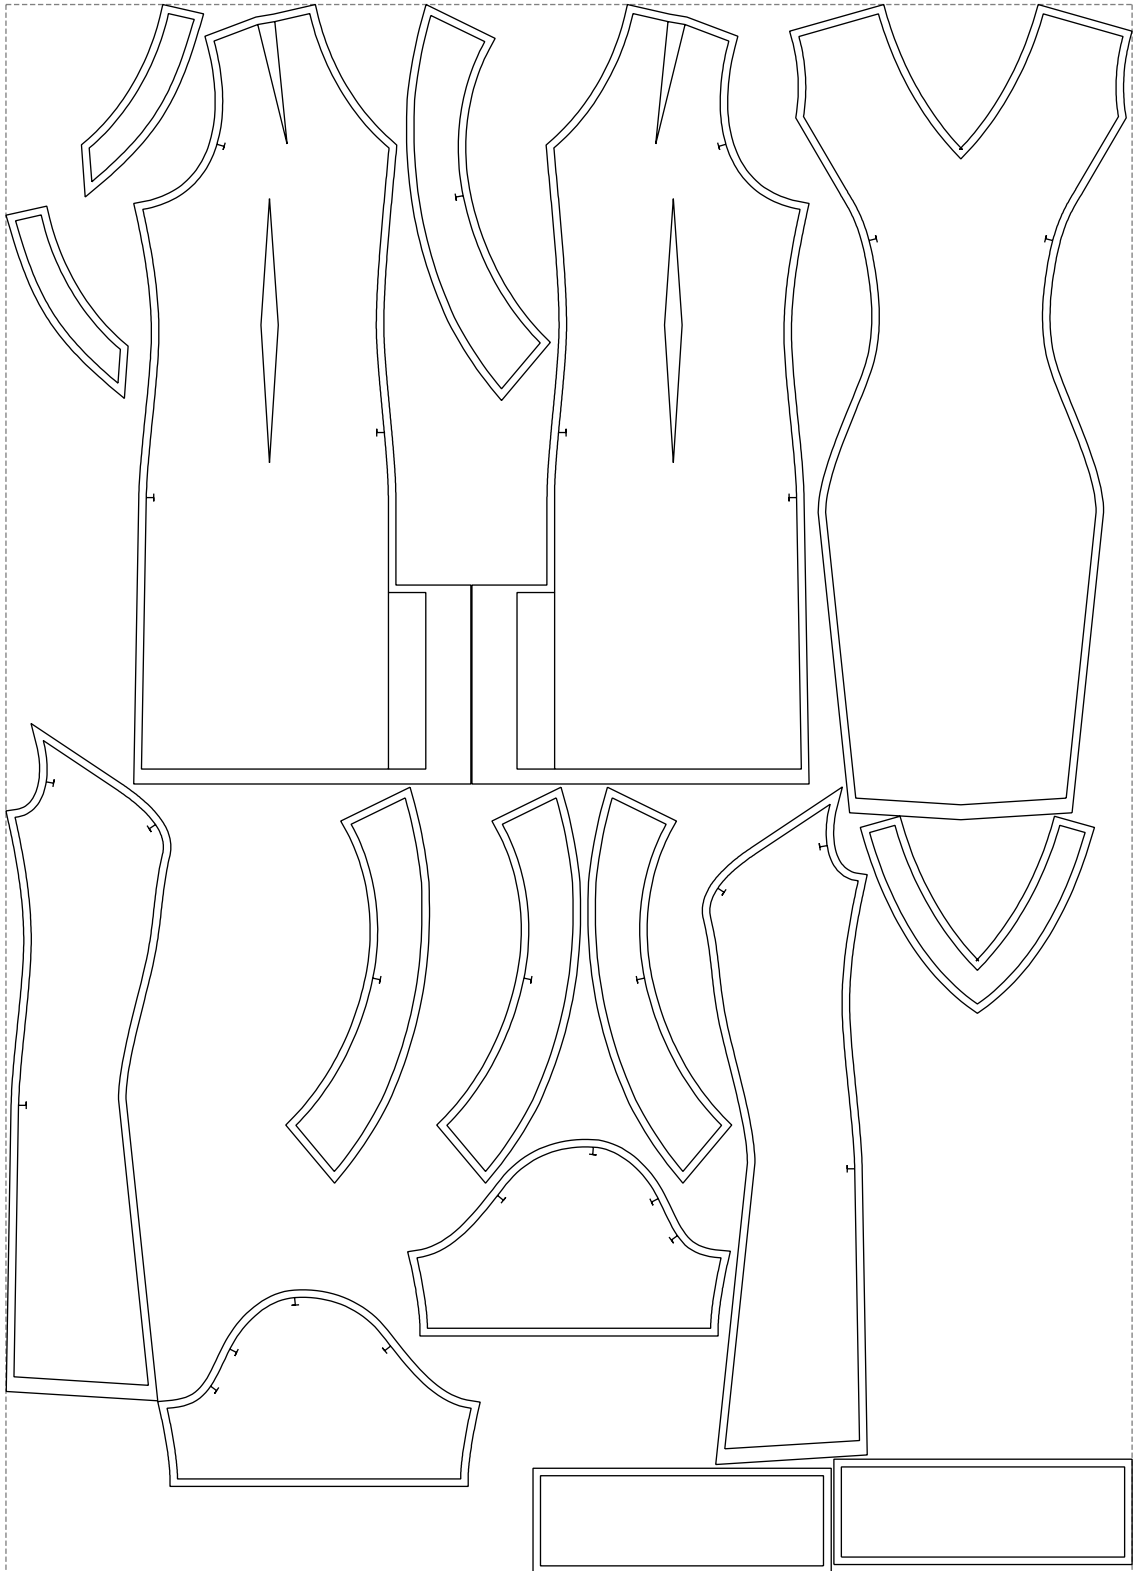

Not for print

Paper size: A4, size:1399.00 x1199.41 mm

# Example

size:1499.00 x2088.78 mm

Maneken =1 ver.0

rz\_1=170

rz\_16=116

rz\_17=100

rz\_18=98.8

rz\_19=124