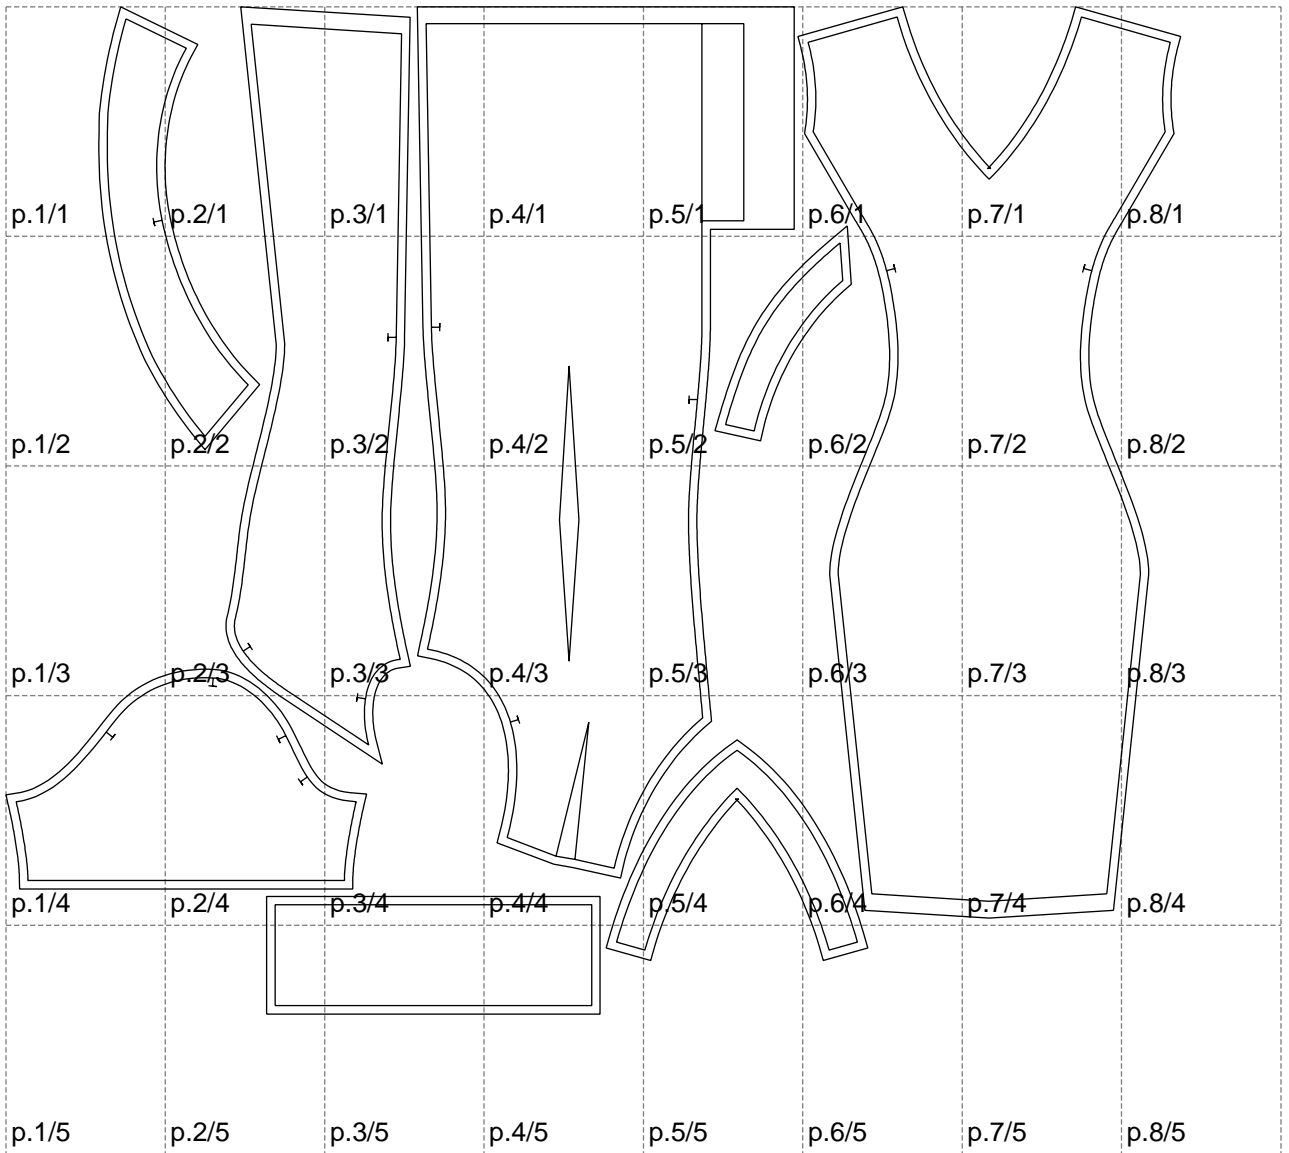

Not for print

Paper size: A4, size:1399.00 x1199.41 mm

# Example

size:1499.00 x2088.78 mm

Maneken =1 ver.0

rz\_1=170

rz\_16=116

rz\_17=100

rz\_18=98.8

rz\_19=124

rz\_20=121

---

. . . . .  
. . . . .  
. . . . .