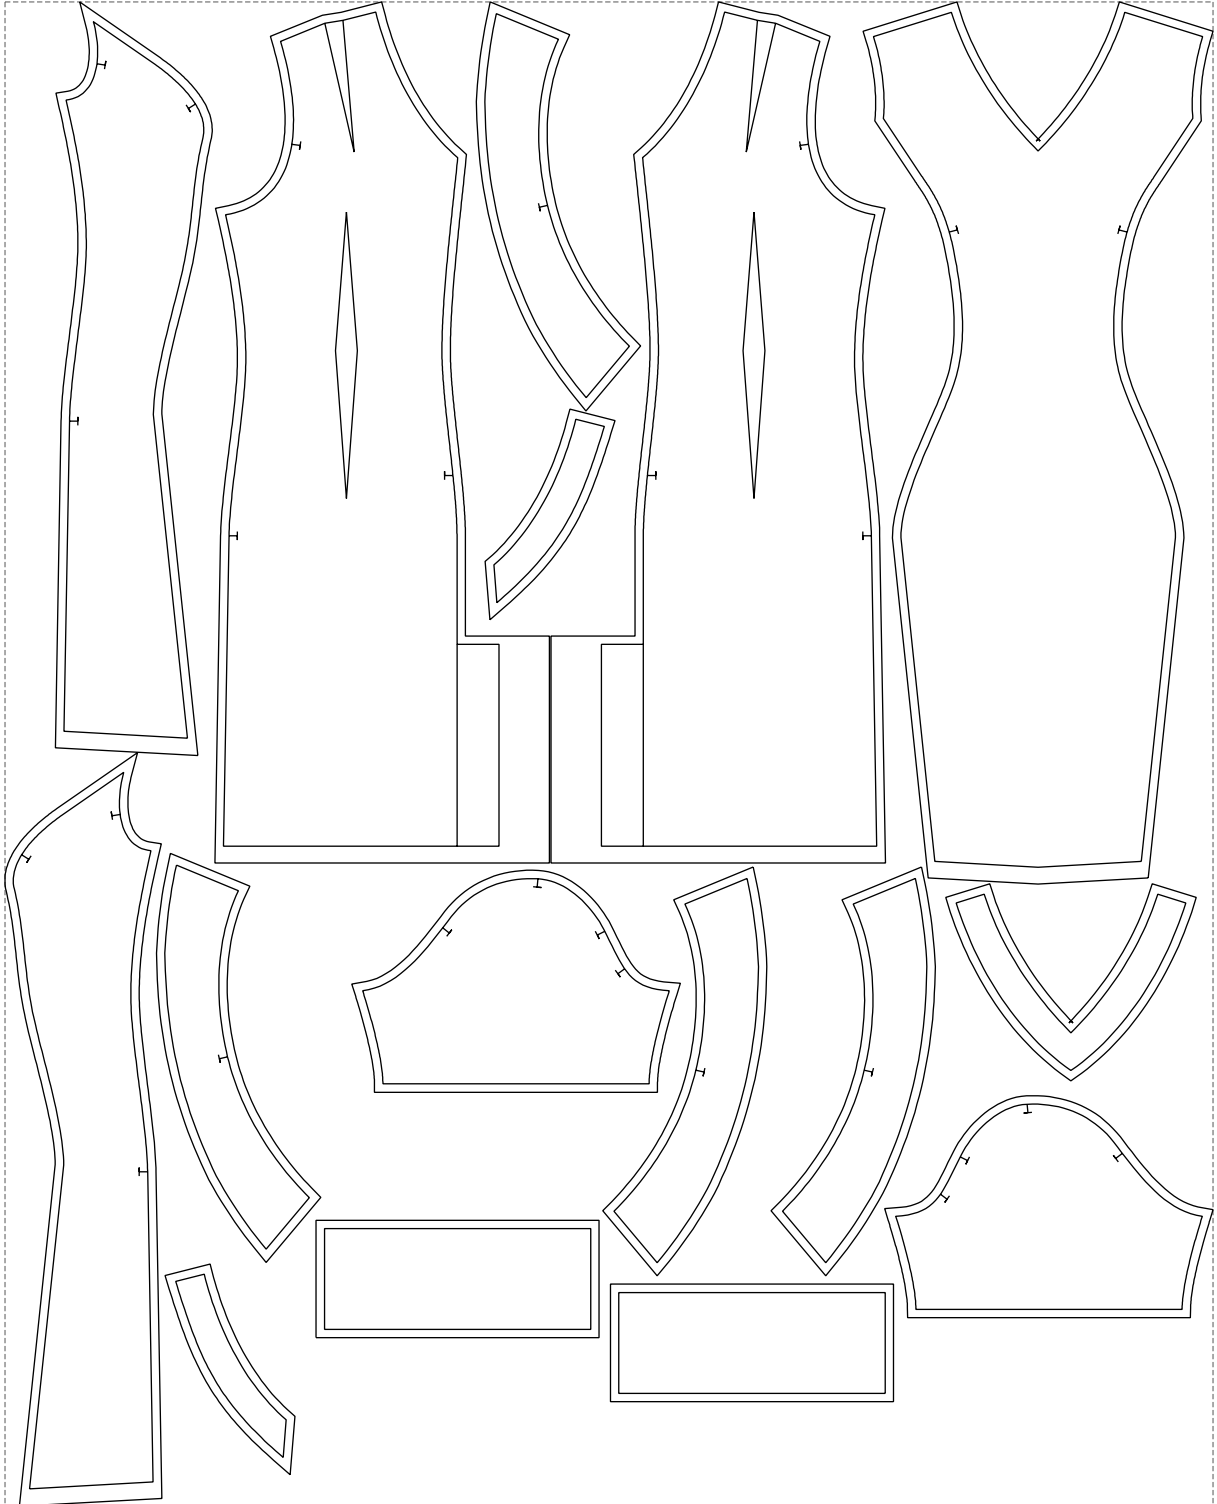

Not for print

Paper size: A4, size:1399.00 x1050.61 mm

# Example

size:1438.90 x1791.92 mm

Maneken =1 ver.0

rz\_1=170

rz\_16=96

rz\_17=82

rz\_18=76

rz\_19=104

rz\_20=101.8

---

. . . . .  
. . . . .  
. . . . .