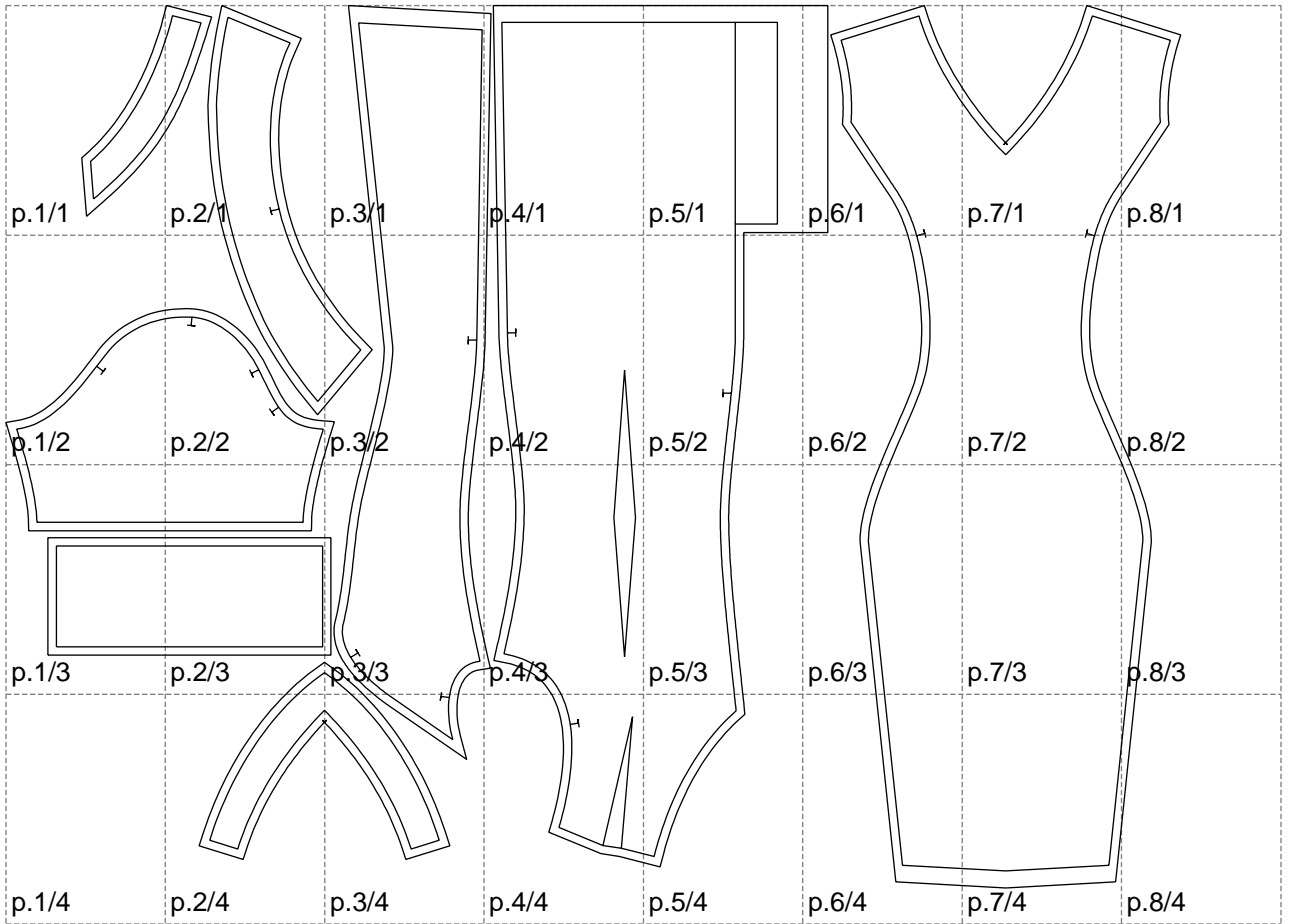

Not for print

Paper size: A4, size:1399.00 x1050.61 mm

# Example

size:1438.90 x1791.92 mm

Maneken =1 ver.0

rz\_1=170

rz\_16=96

rz\_17=82

rz\_18=76

rz\_19=104

rz\_20=101.8

---

. . . . .  
. . . . .  
. . . . .