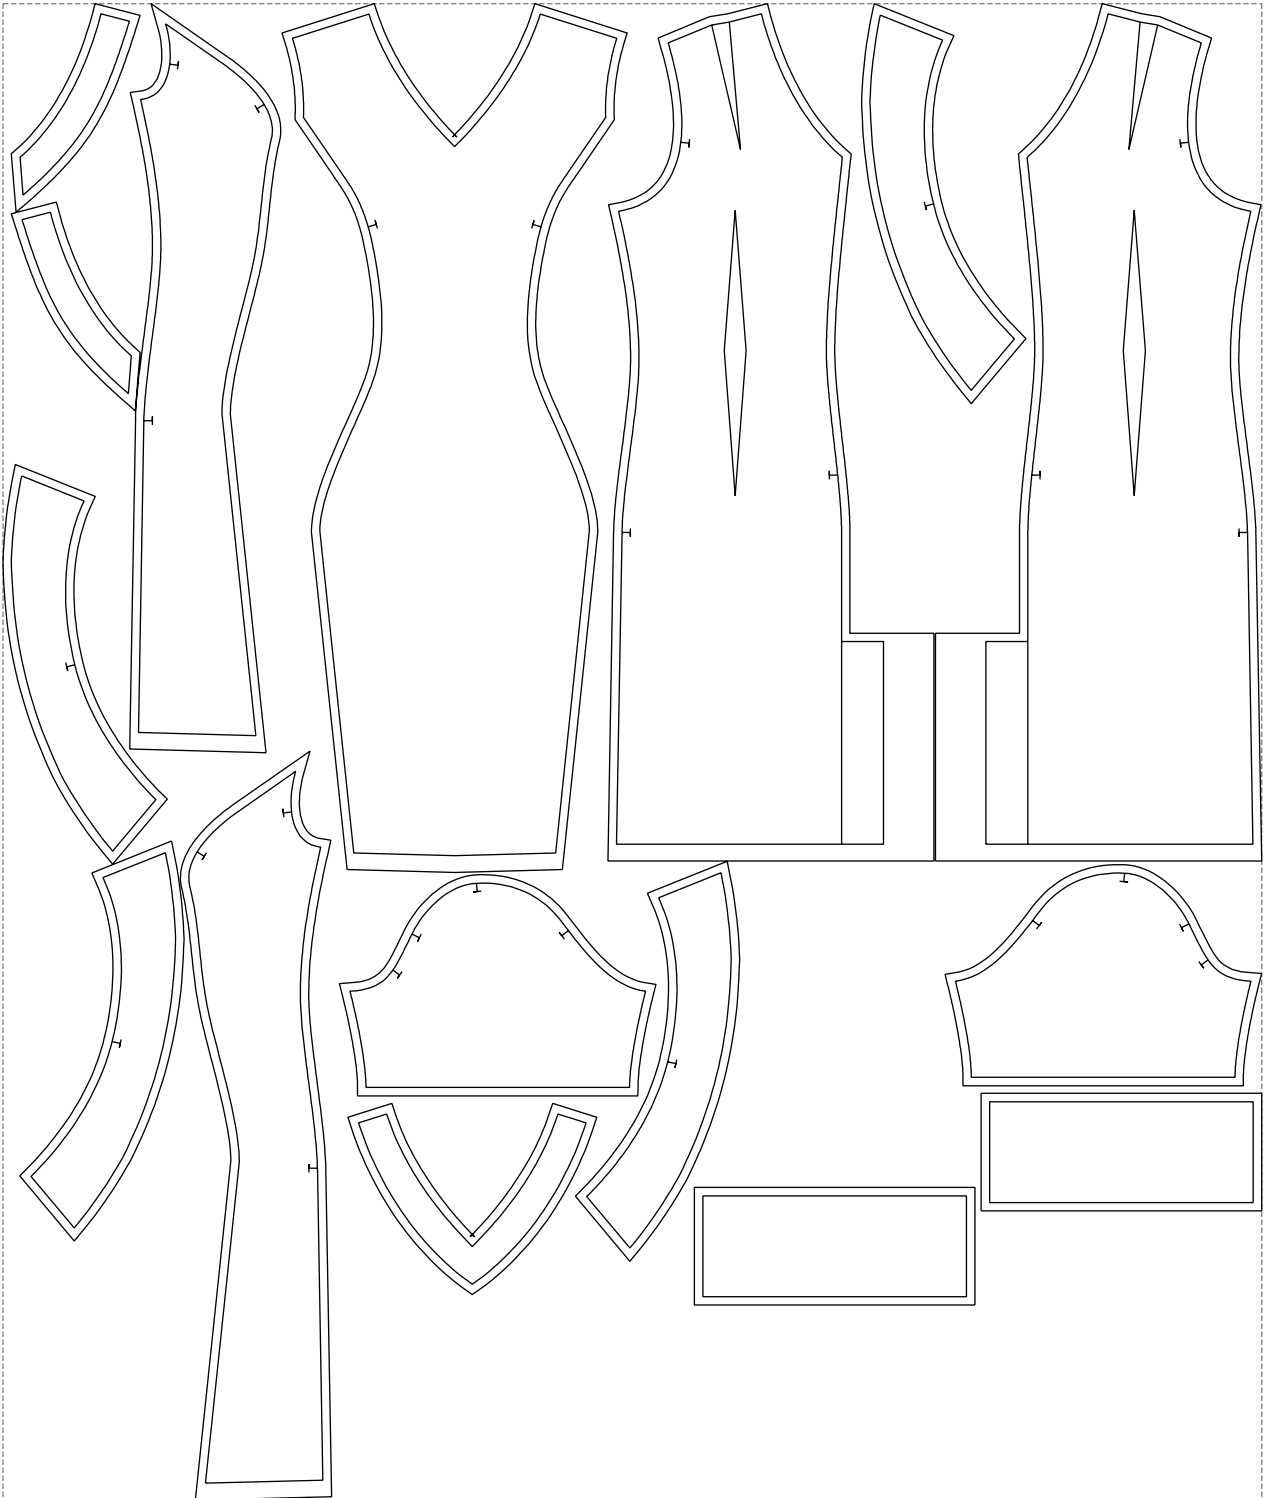

Not for print

Paper size: A4, size:1399.00 x1034.94 mm

# Example

size:1499.00 x1782.79 mm

Maneken =1 ver.0

rz\_1=170

rz\_16=92

rz\_17=78.8

rz\_18=71.8

rz\_19=100