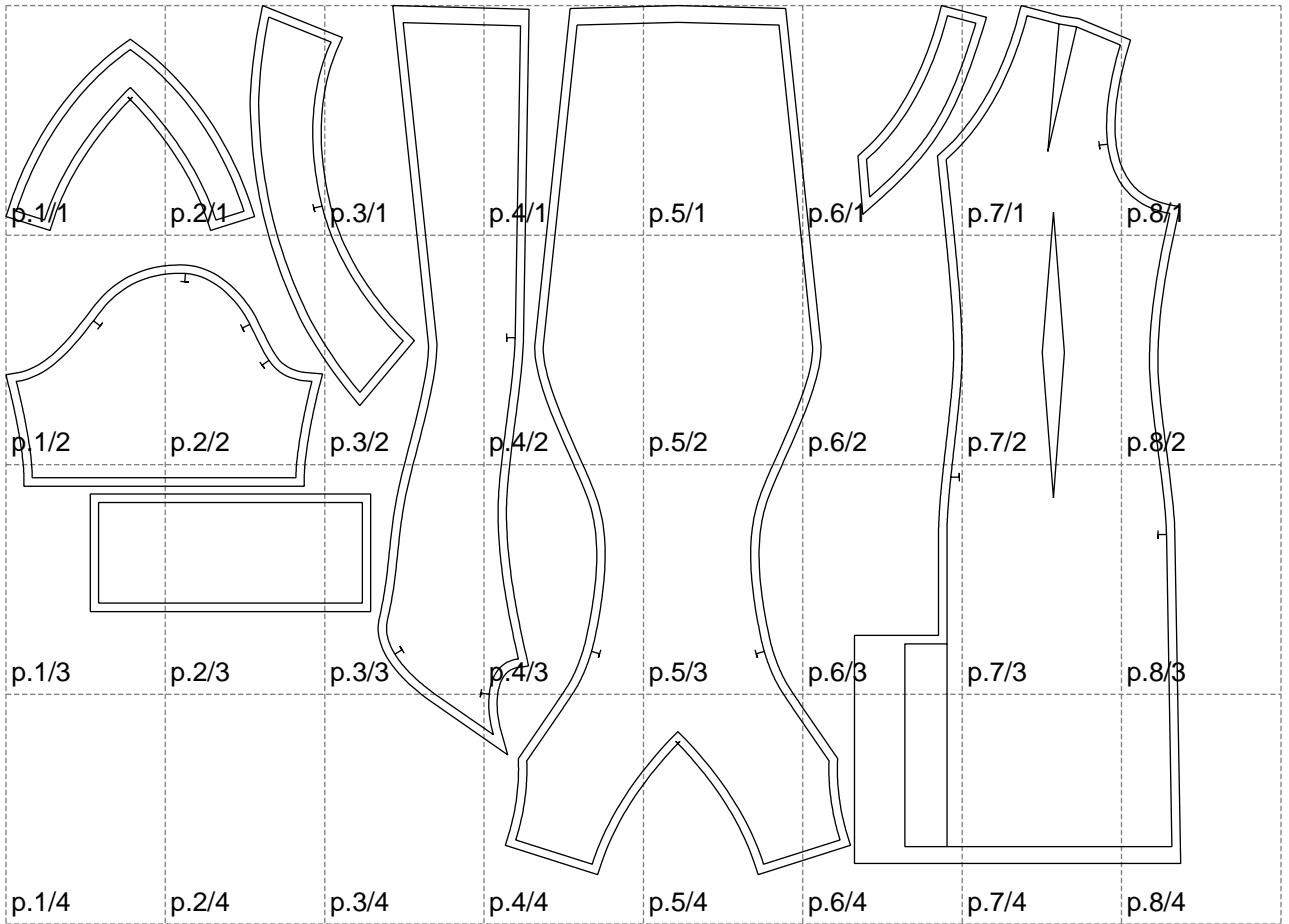

Not for print

Paper size: A4, size:1399.00 x1034.94 mm

# Example

size:1499.00 x1782.79 mm

Maneken =1 ver.0

rz\_1=170

rz\_16=92

rz\_17=78.8

rz\_18=71.8

rz\_19=100

rz\_20=98.1

---

. . . . .  
. . . . .  
. . . . .