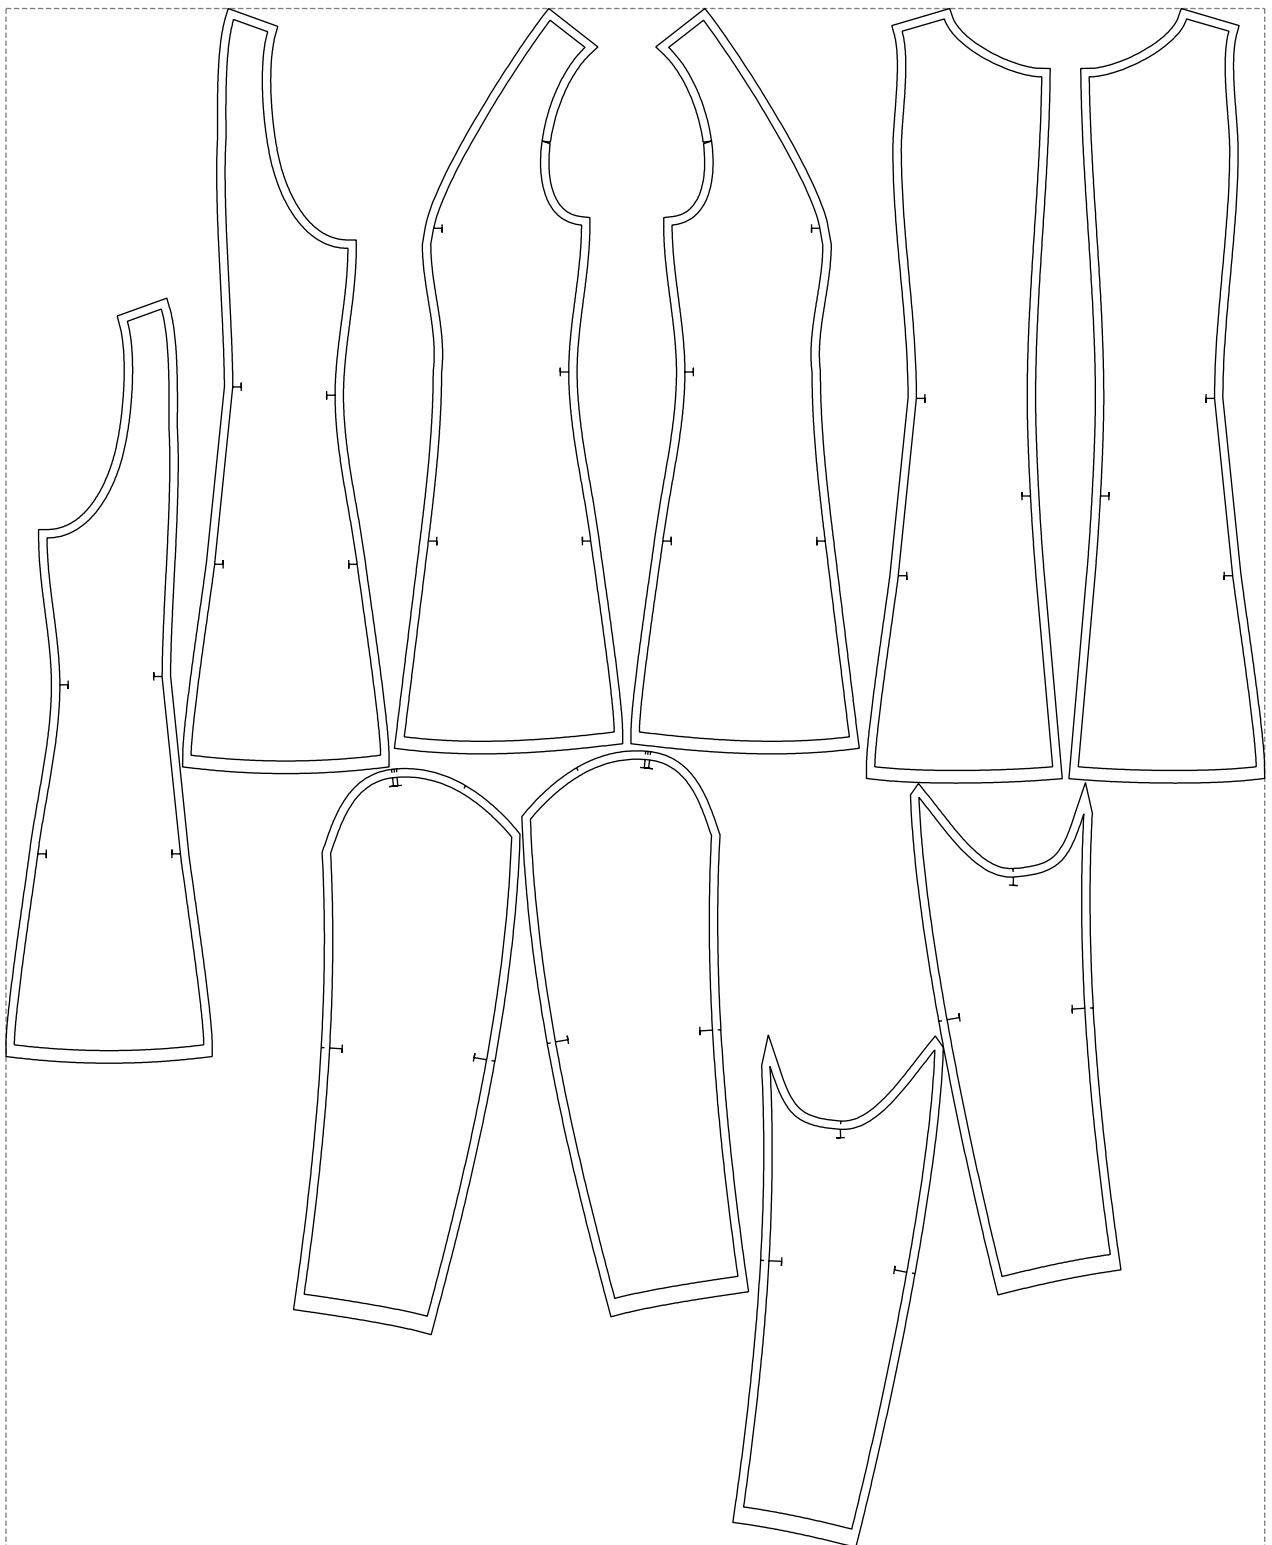

Not for print

Paper size: A4, size:1348.59 x1267.77 mm

# Example

size:1499.00 x1832.91 mm

Maneken =1 ver.0

rz\_1=170

rz\_16=116

rz\_17=100

rz\_18=98.8

rz\_19=124

rz\_20=121

---

. . . . .  
. . . . .  
. . . . .