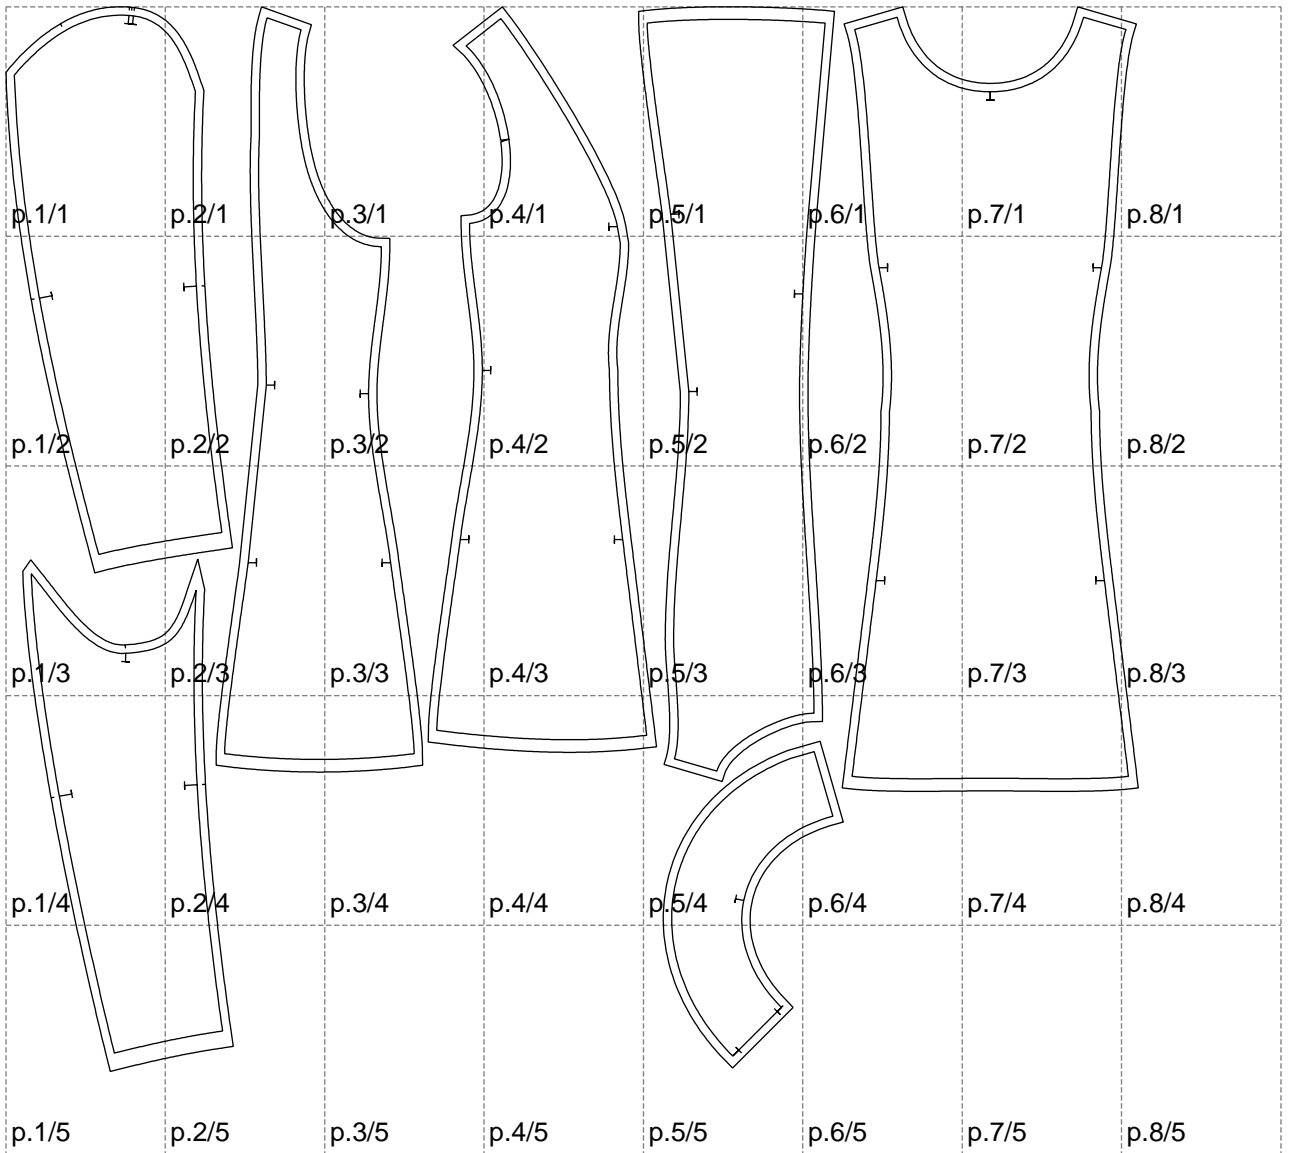

Not for print

Paper size: A4, size:1348.59 x1267.77 mm

# Example

size:1499.00 x1832.91 mm

Maneken =1 ver.0

rz\_1=170

rz\_16=116

rz\_17=100

rz\_18=98.8

rz\_19=124

rz\_20=121

---

. . . . .  
. . . . .  
. . . . .