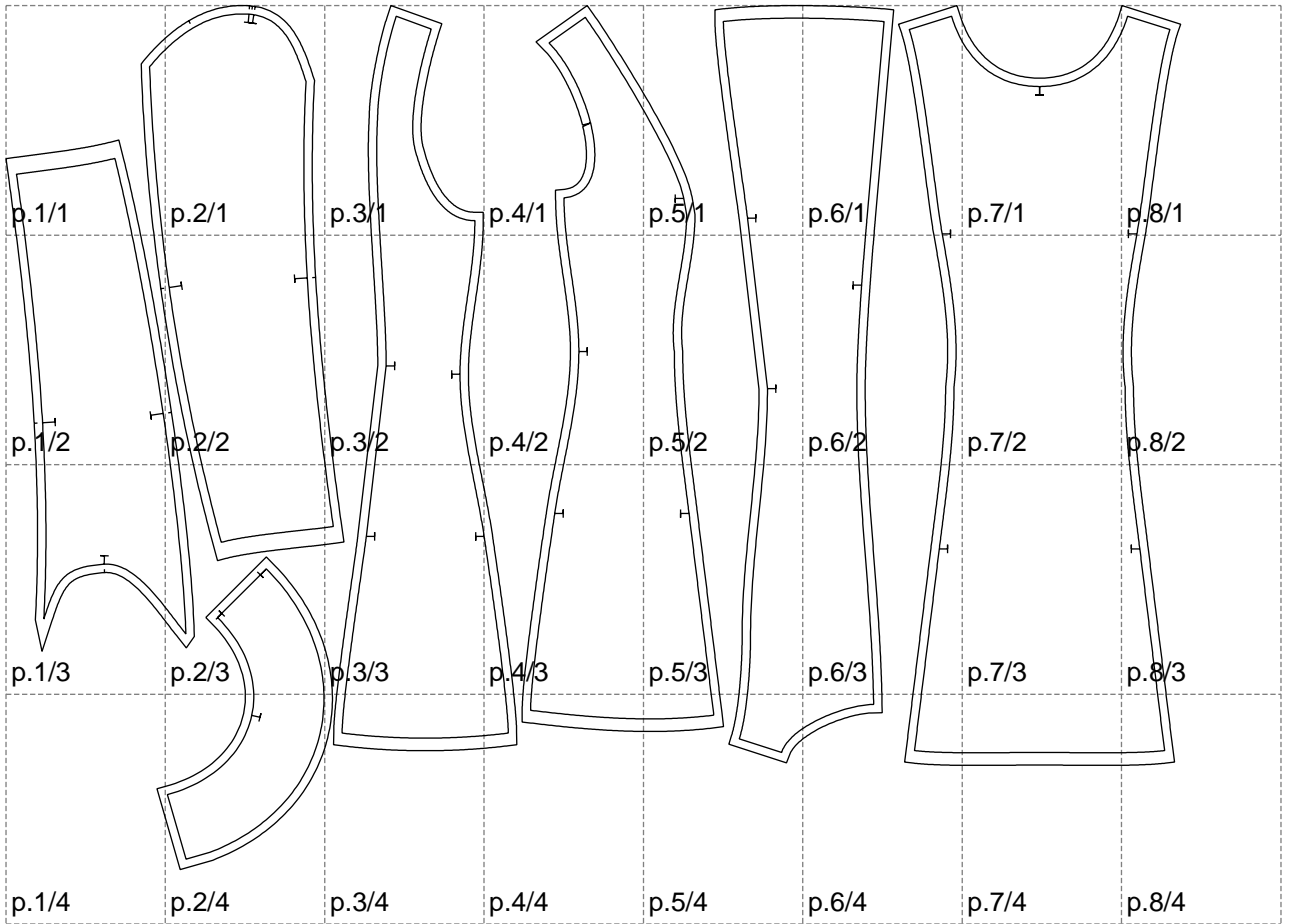

Not for print

Paper size: A4, size:1399.00 x1028.81 mm

# Example

size:1368.90 x1538.64 mm

Maneken =1 ver.0

rz\_1=170

rz\_16=96

rz\_17=82

rz\_18=76

rz\_19=104

rz\_20=101.8

---

. . . . .  
. . . . .  
. . . . .