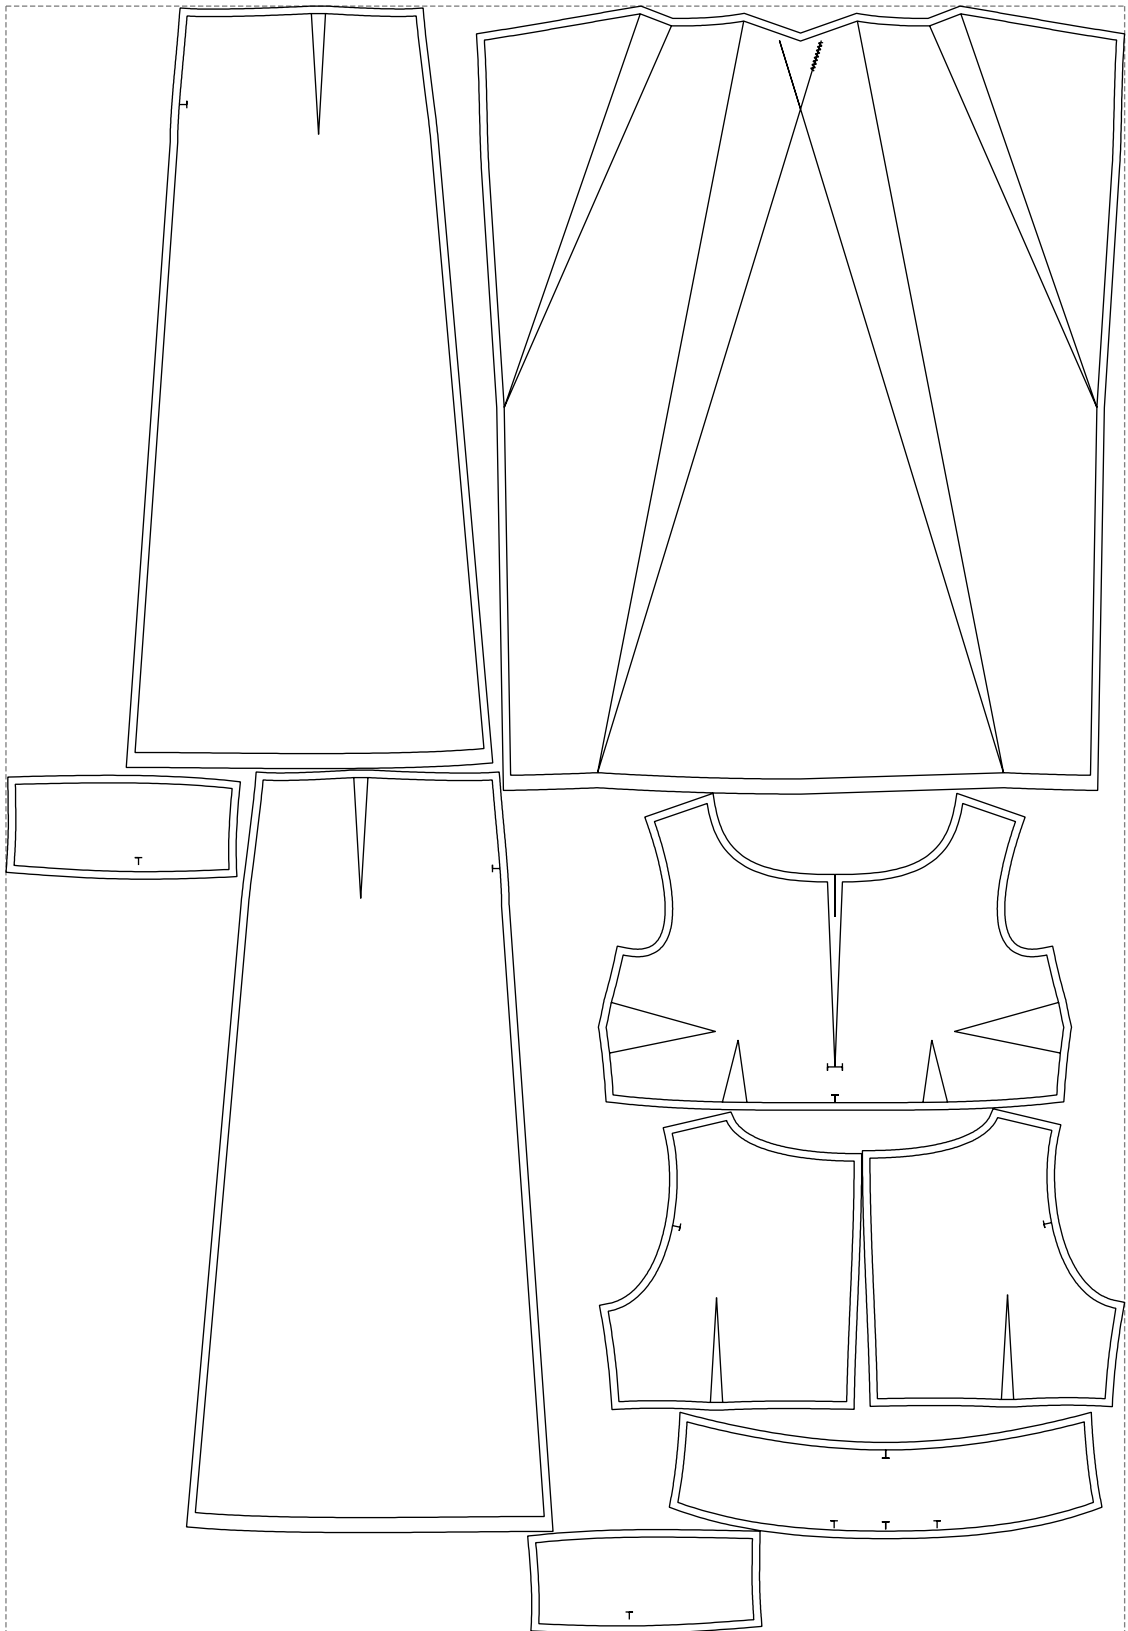

Not for print

Paper size: A4, size:1399.00 x1708.22 mm

# Example

size:1488.94 x2166.84 mm

Maneken =1 ver.0

rz\_1=170

rz\_16=120

rz\_17=104

rz\_18=103.6

rz\_19=128