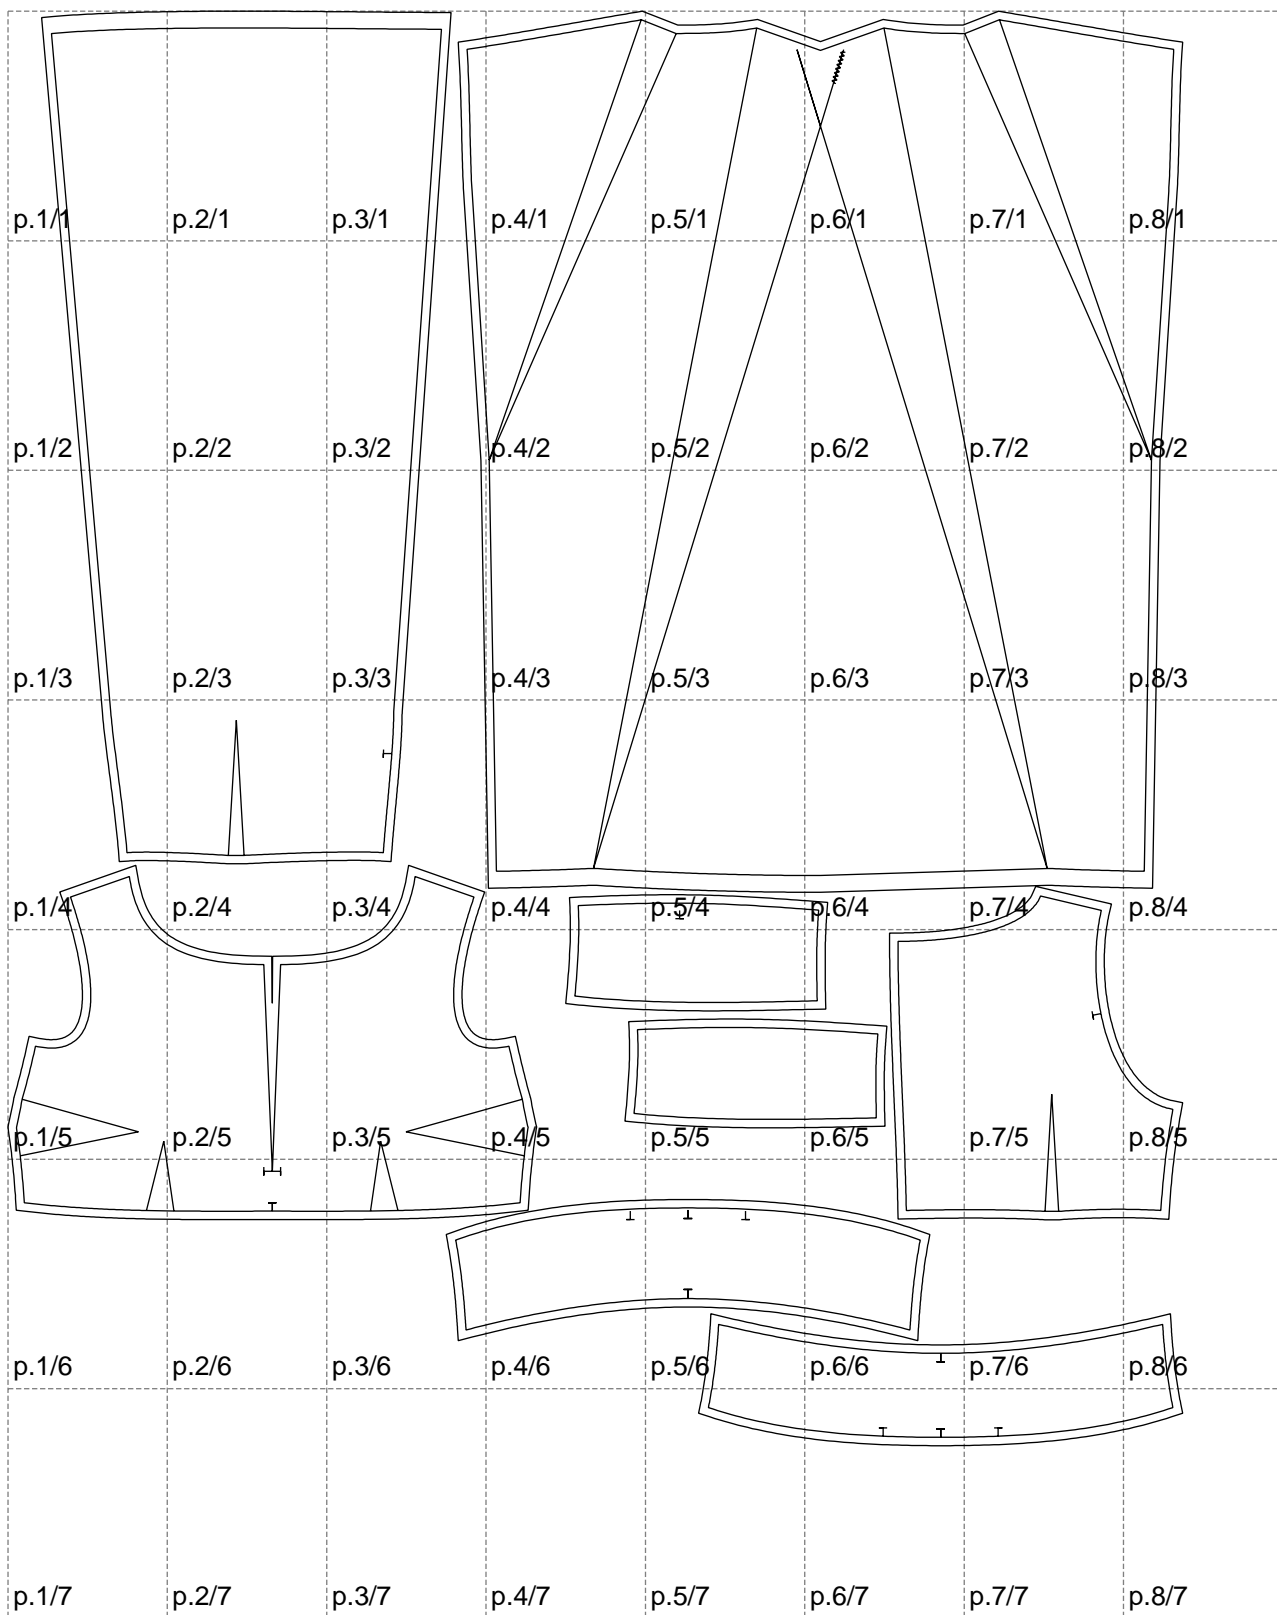

Not for print

Paper size: A4, size:1399.00 x1708.22 mm

# Example

size:1488.94 x2166.84 mm

Maneken =1 ver.0

rz\_1=170

rz\_16=120

rz\_17=104

rz\_18=103.6

rz\_19=128

rz\_20=125.1

---

. . . . .  
. . . . .  
. . . . .