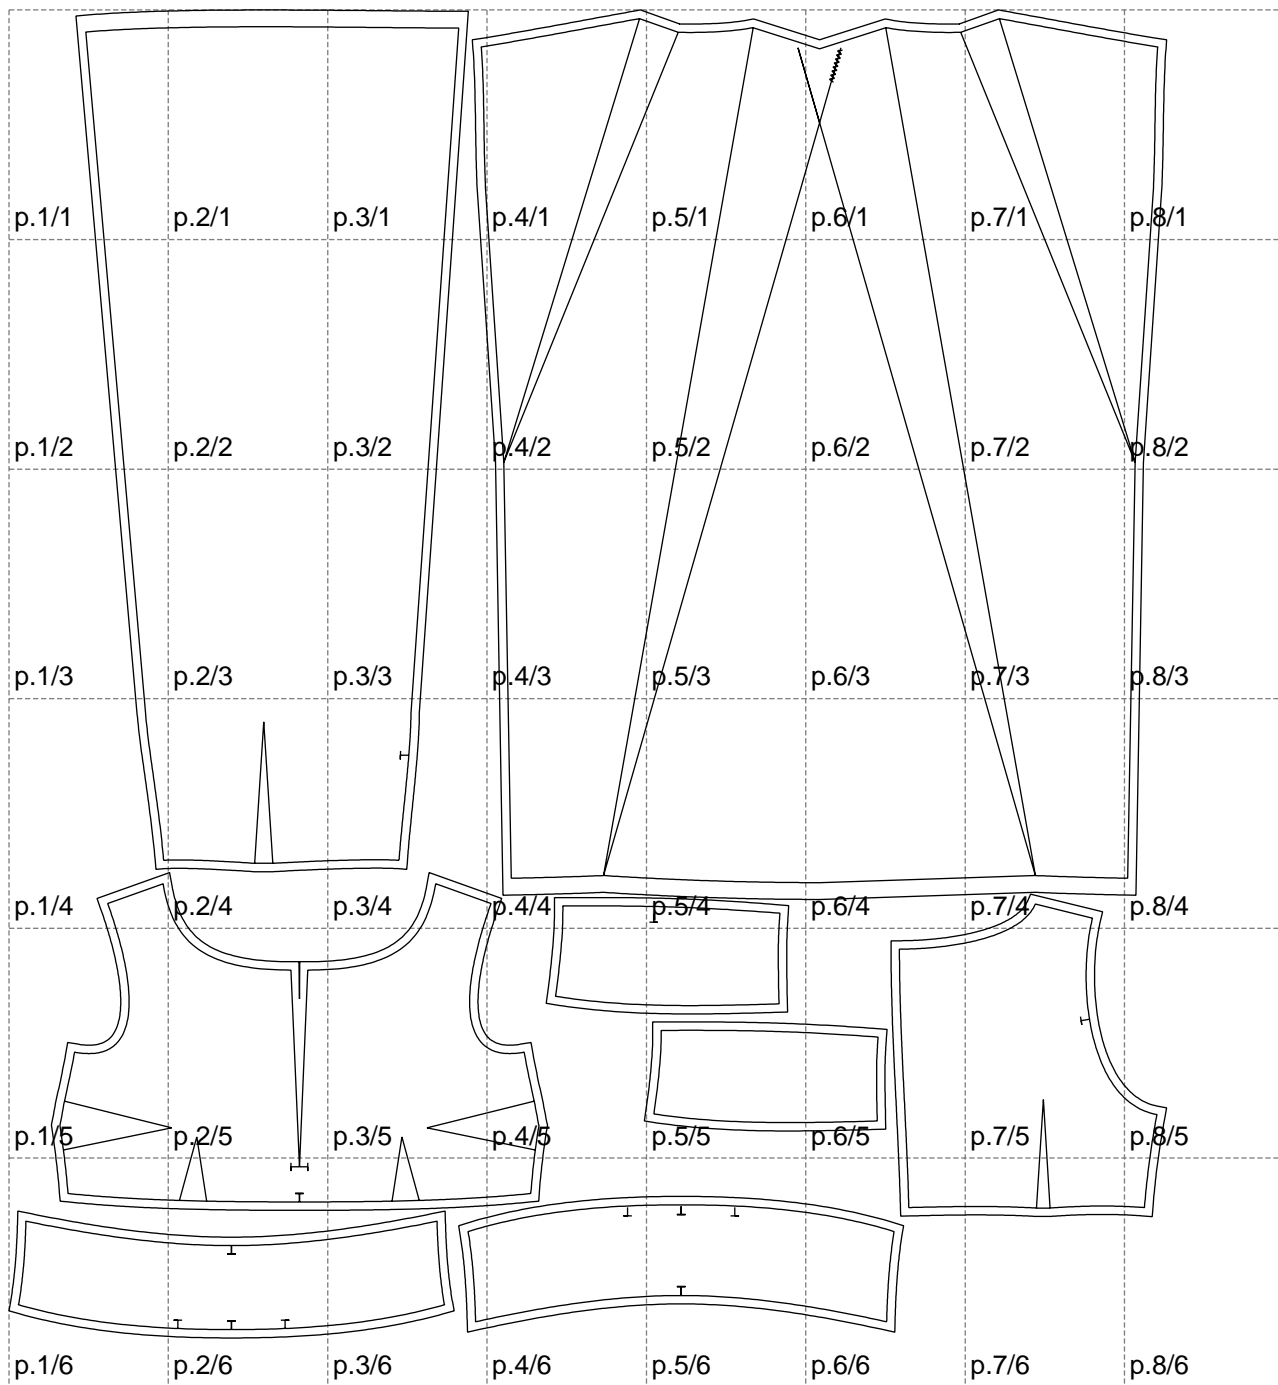

Not for print

Paper size: A4, size:1378.79 x1581.37 mm

# Example

size:1499.00 x2061.26 mm

Maneken =1 ver.0

rz\_1=170

rz\_16=112

rz\_17=96.2

rz\_18=94

rz\_19=120

rz\_20=117

---

. . . . .  
. . . . .  
. . . . .