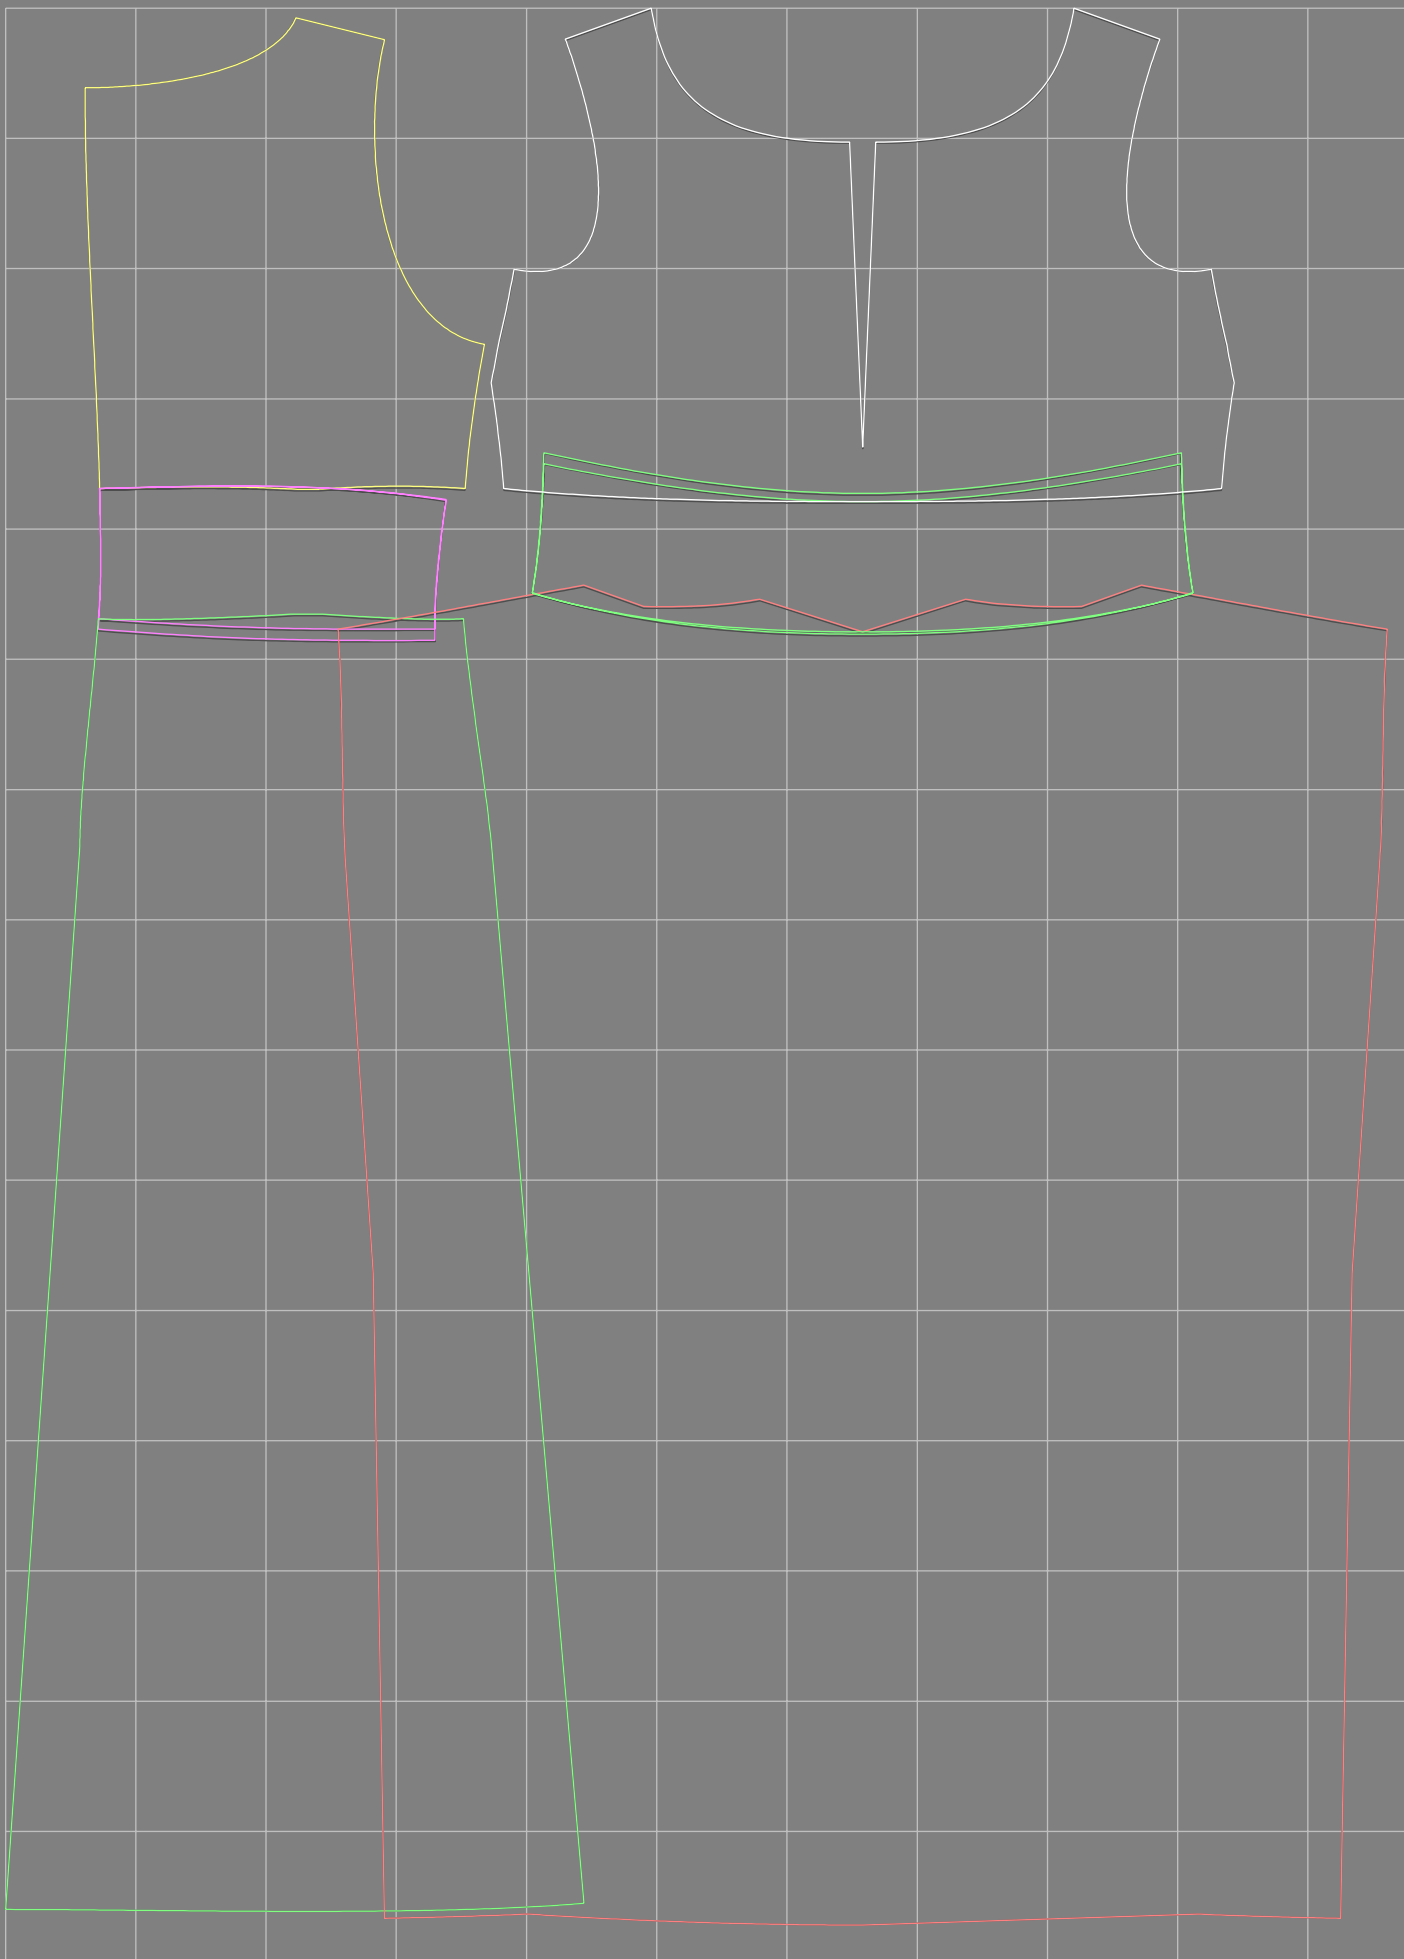

Not for print

Paper size: A4, size:1378.79 x1581.37 mm

# Example

size:1499.00 x2061.26 mm

Maneken =1 ver.0

rz\_1=170

rz\_16=112

rz\_17=96.2

rz\_18=94

rz\_19=120

rz\_20=117

---

. . . . .  
. . . . .  
. . . . .