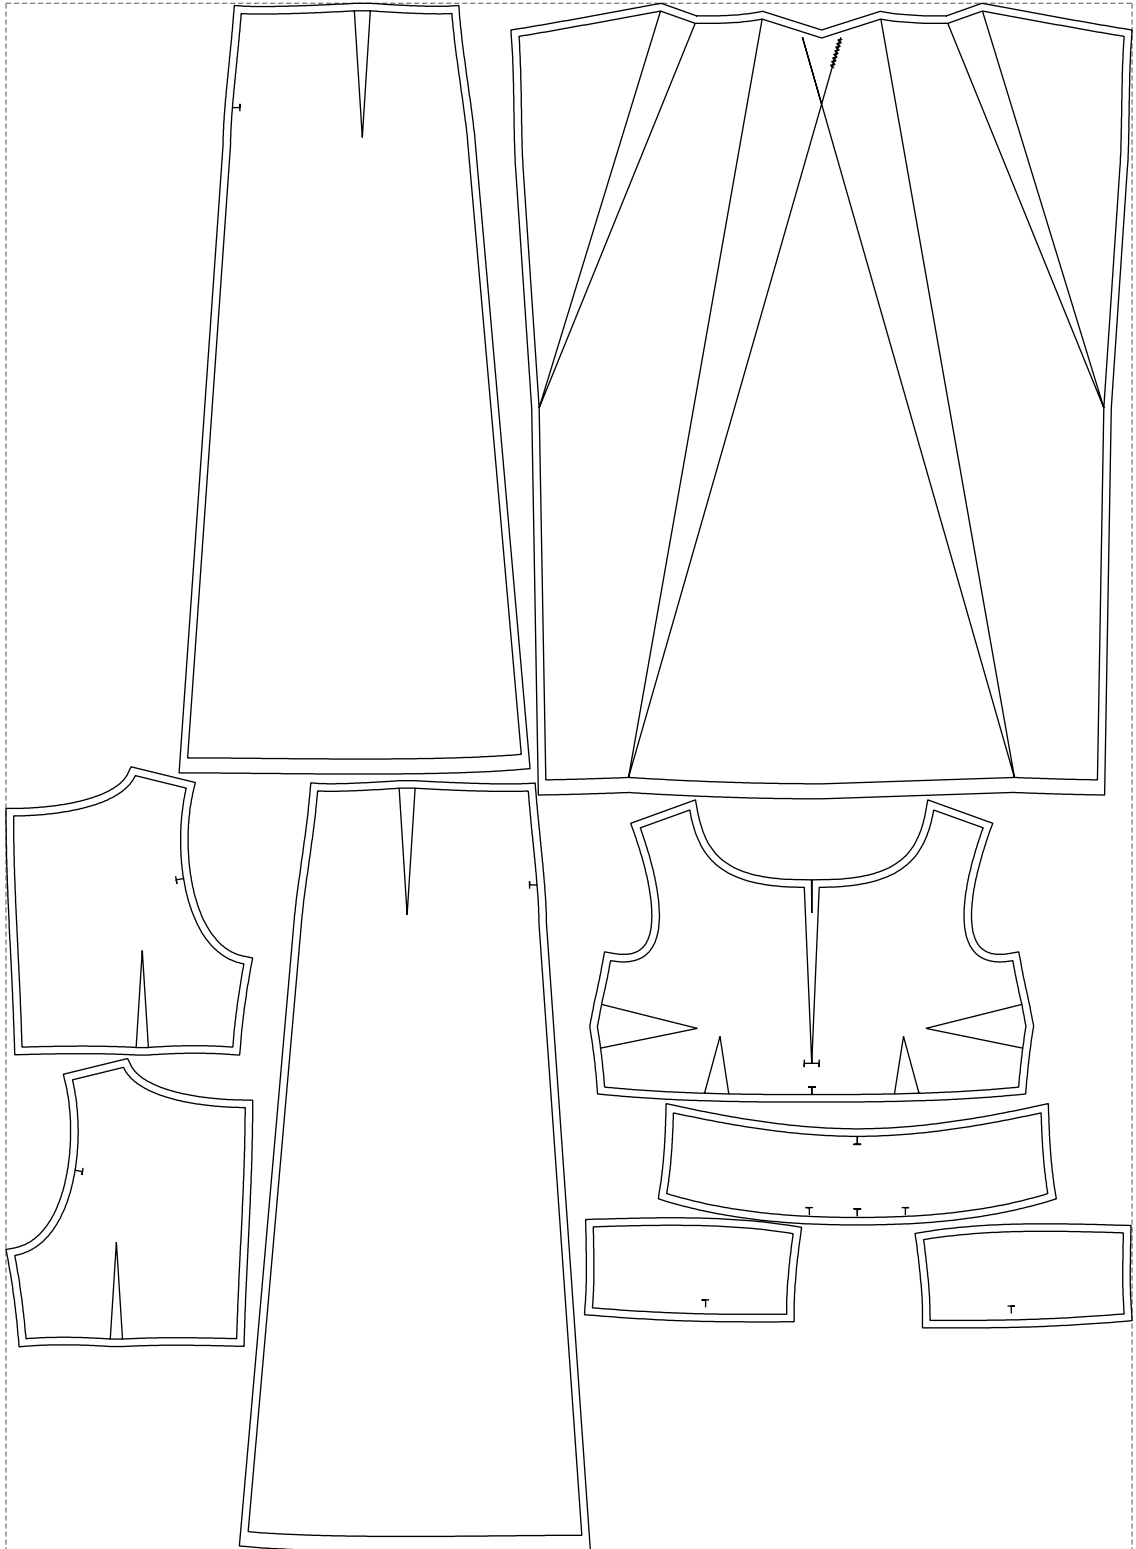

Not for print

Paper size: A4, size:1378.79 x1581.37 mm

# Example

size:1499.00 x2061.26 mm

Maneken =1 ver.0

rz\_1=170

rz\_16=112

rz\_17=96.2

rz\_18=94

rz\_19=120