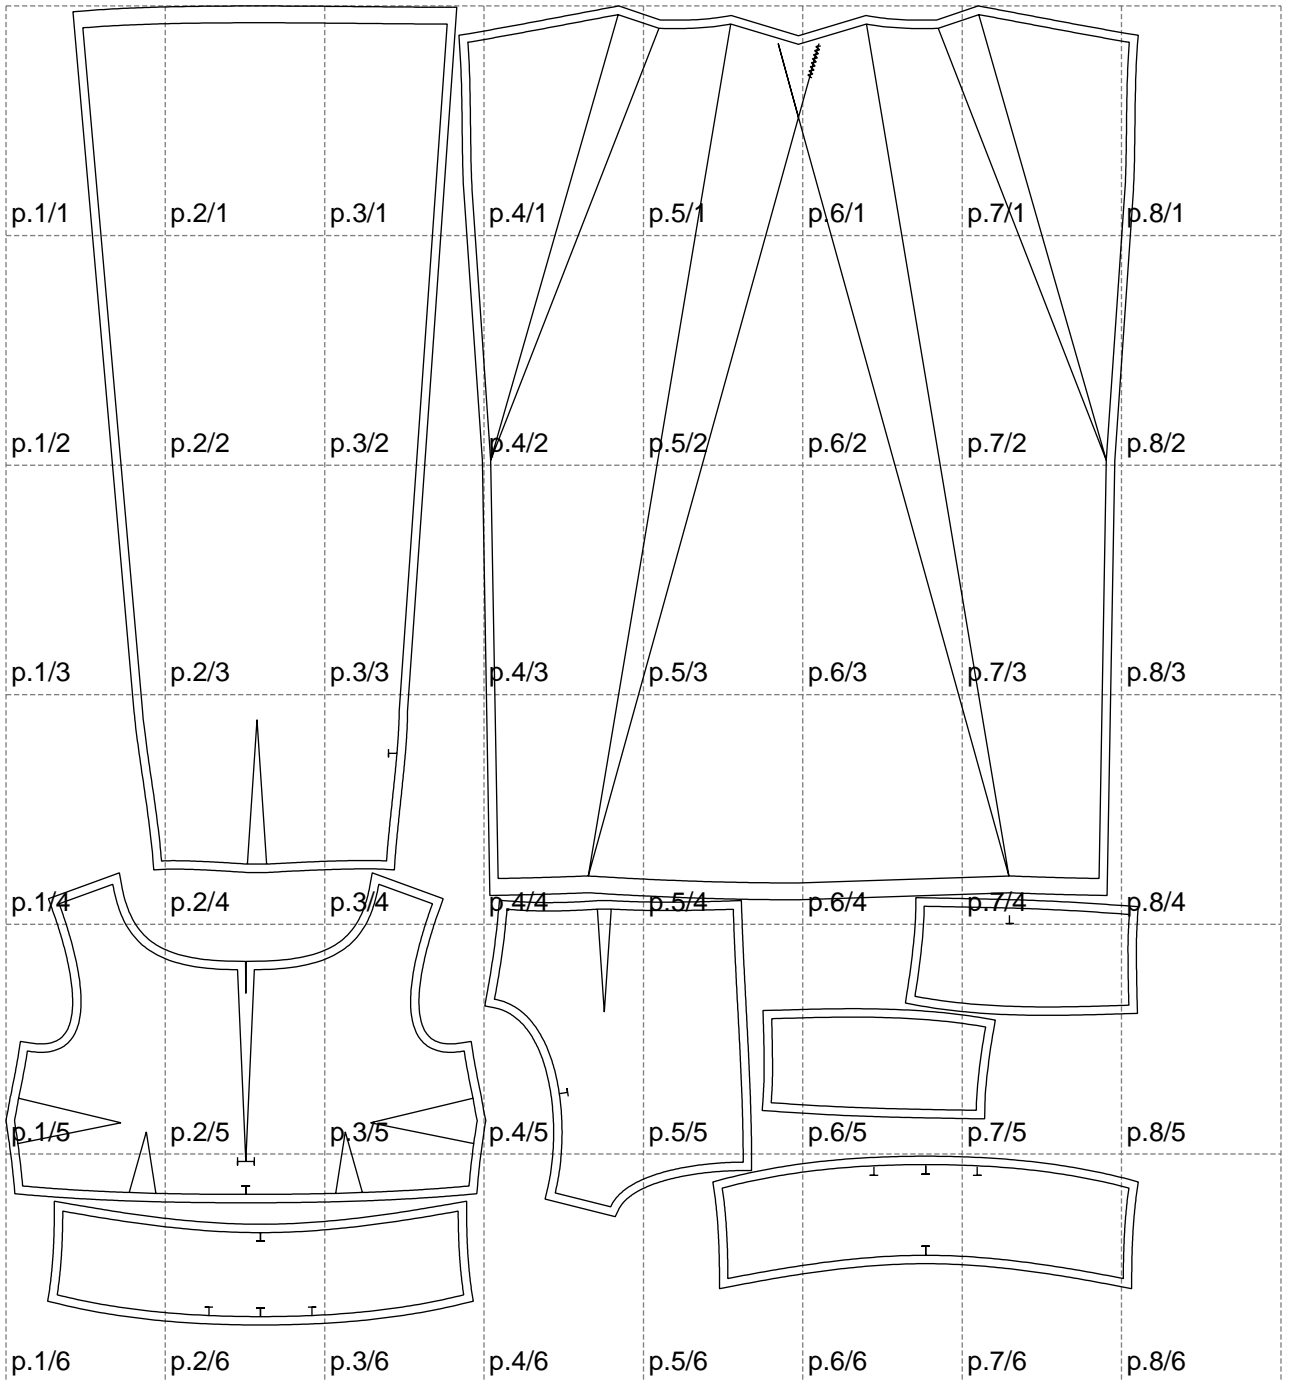

Not for print

Paper size: A4, size:1348.54 x1570.71 mm

# Example

size:1499.00 x2064.24 mm

Maneken =1 ver.0

rz\_1=170

rz\_16=108

rz\_17=92.5

rz\_18=89.2

rz\_19=116

rz\_20=113

---

. . . . .  
. . . . .  
. . . . .