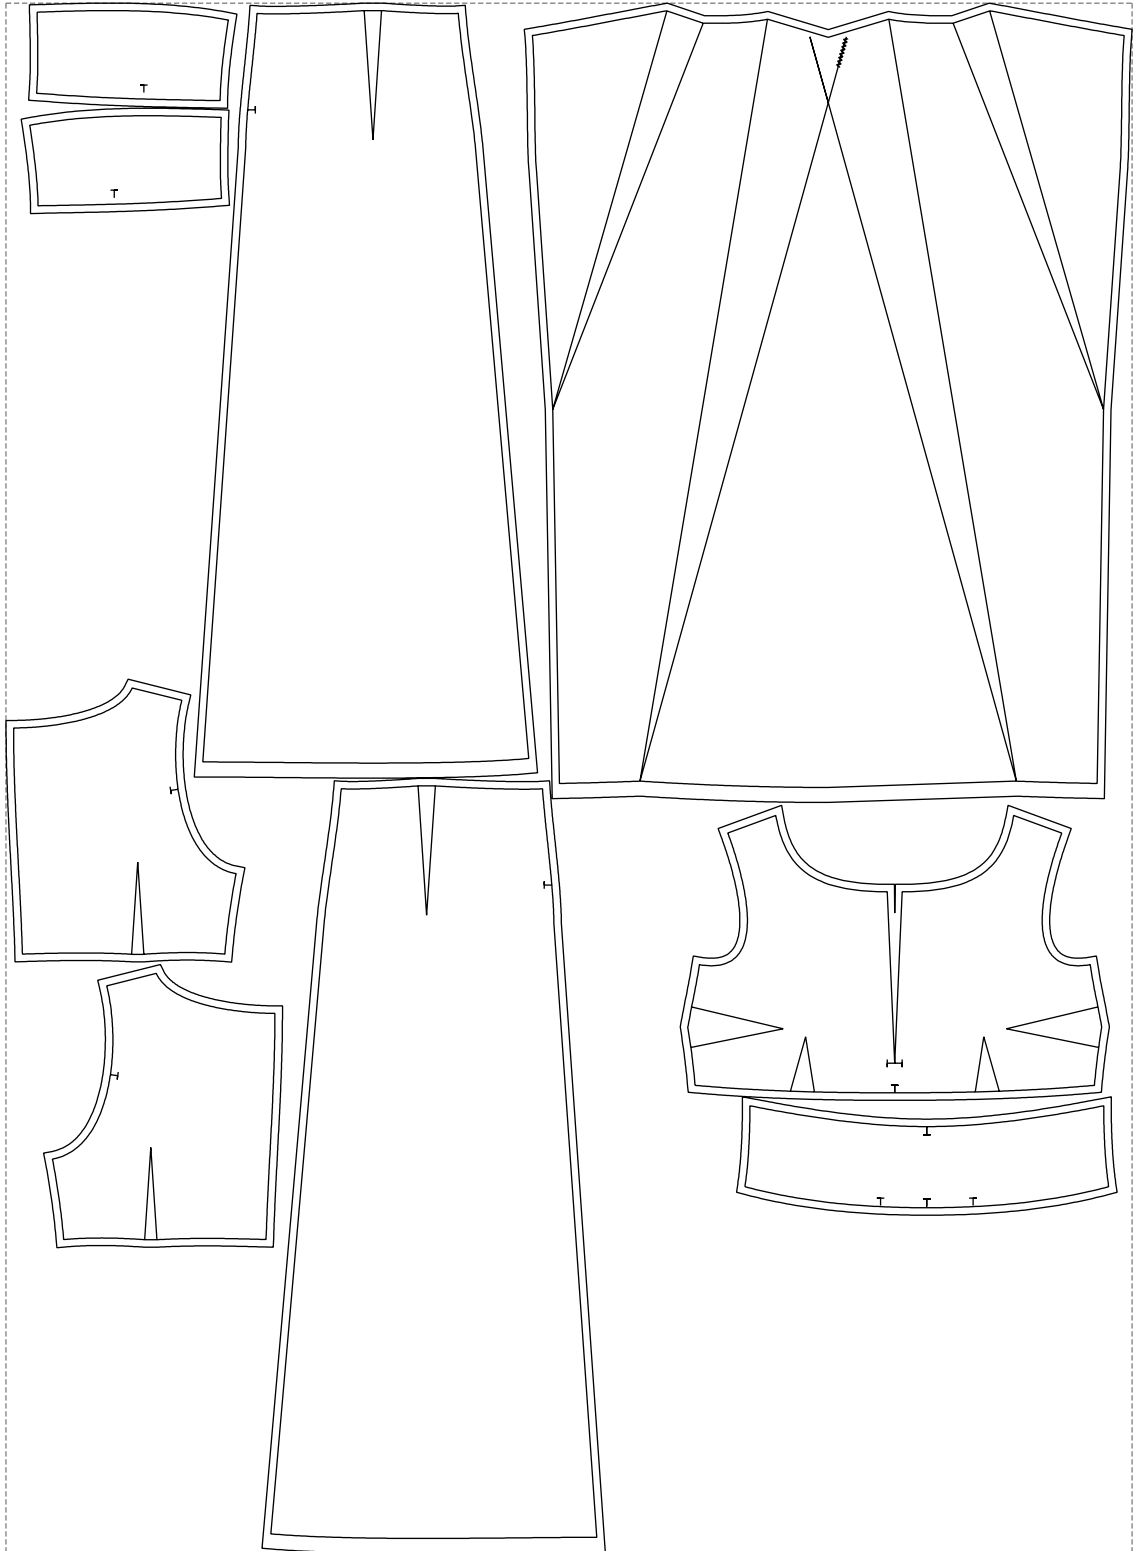

Not for print

Paper size: A4, size:1348.54 x1570.71 mm

# Example

size:1499.00 x2064.24 mm

Maneken =1 ver.0

rz\_1=170

rz\_16=108

rz\_17=92.5

rz\_18=89.2

rz\_19=116