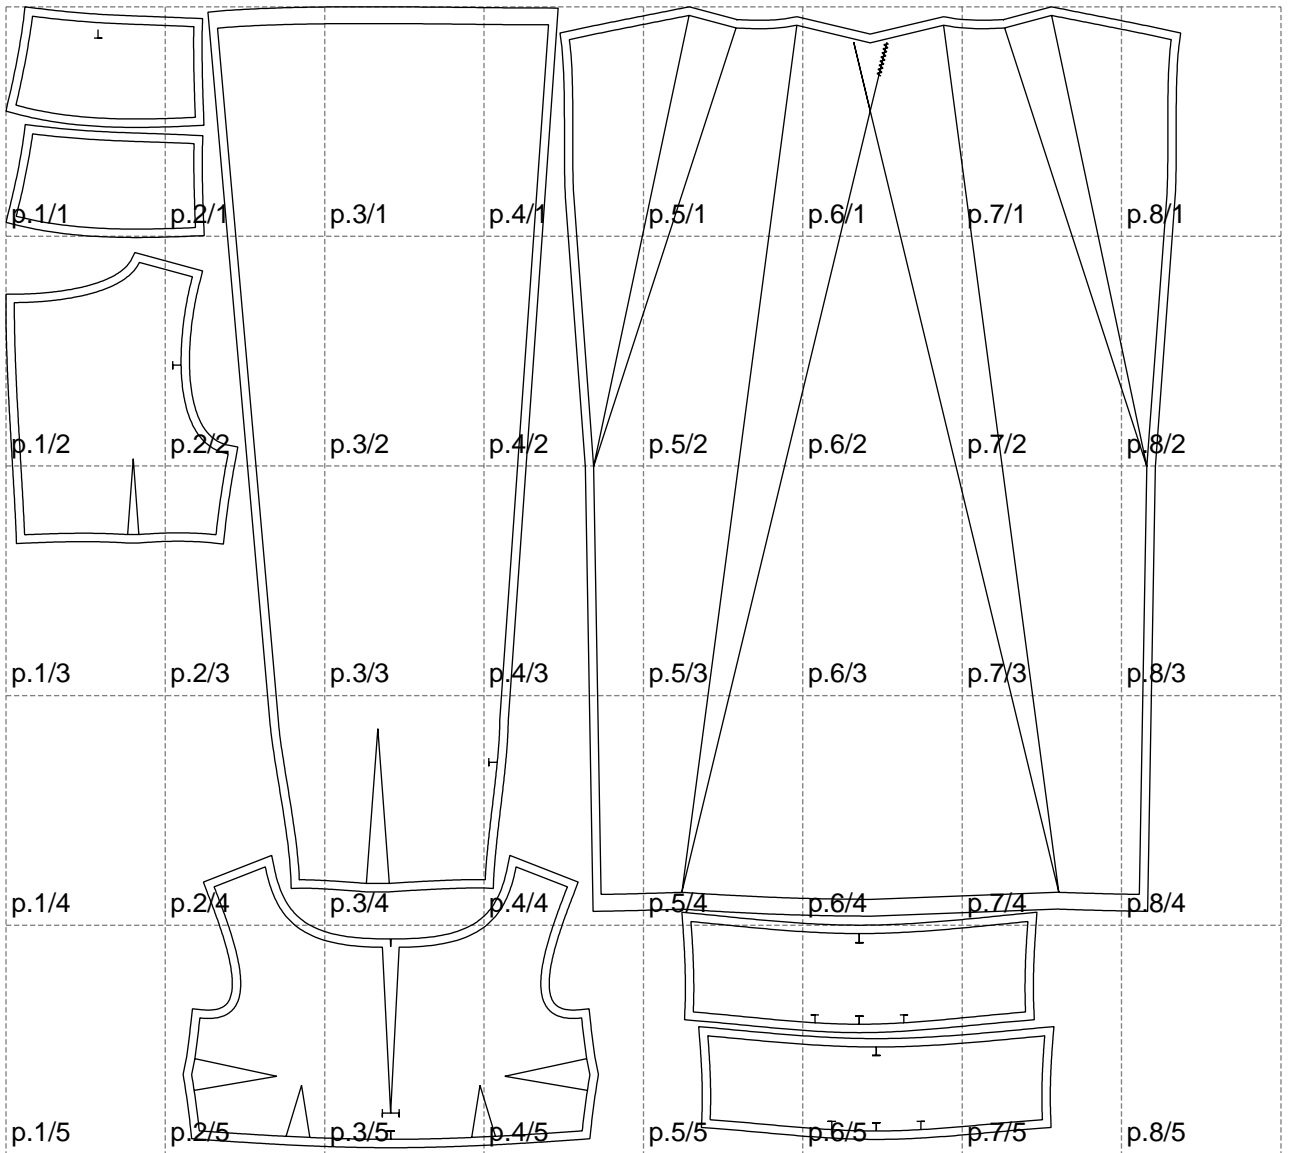

Not for print

Paper size: A4, size:1399.00 x1358.63 mm

# Example

size:1499.00 x1719.67 mm

Maneken =1 ver.0

rz\_1=170

rz\_16=92

rz\_17=78.8

rz\_18=71.8

rz\_19=100

rz\_20=98.1

---

. . . . .  
. . . . .  
. . . . .