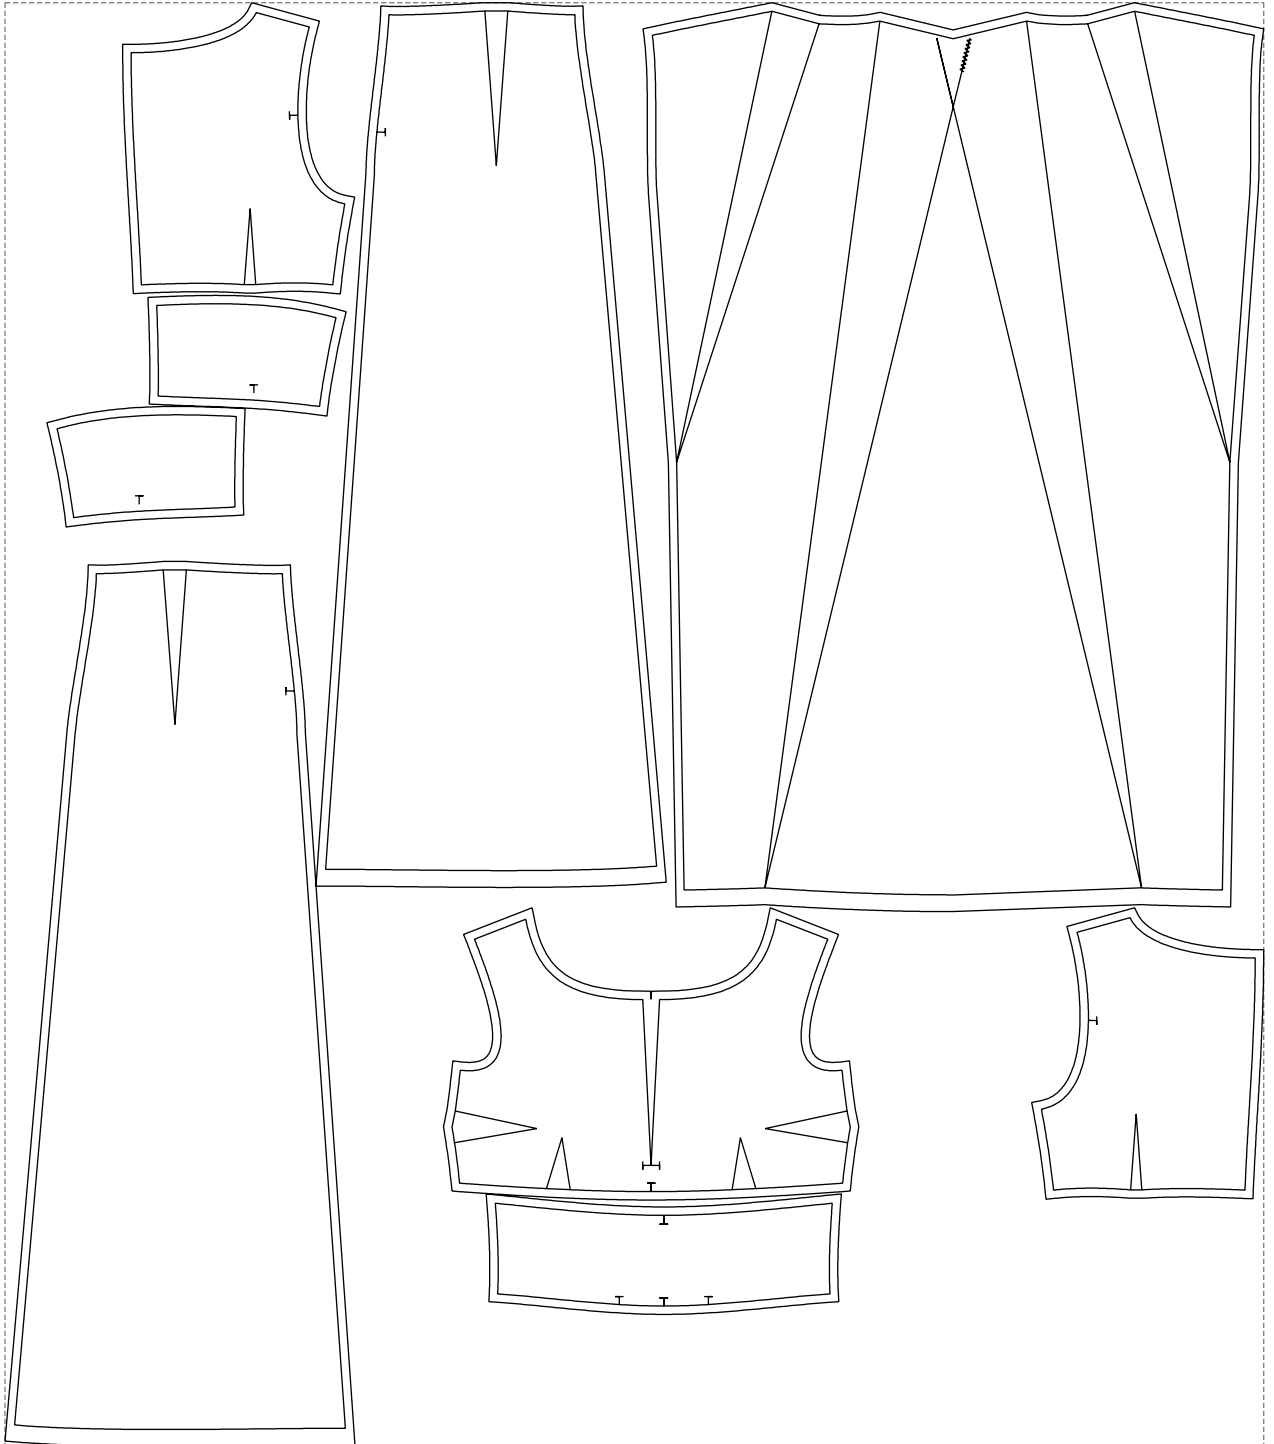

Not for print

Paper size: A4, size:1399.00 x1358.63 mm

# Example

size:1499.00 x1719.67 mm

Maneken =1 ver.0

rz\_1=170

rz\_16=92

rz\_17=78.8

rz\_18=71.8

rz\_19=100

rz\_20=98.1

---

. . . . .  
. . . . .  
. . . . .