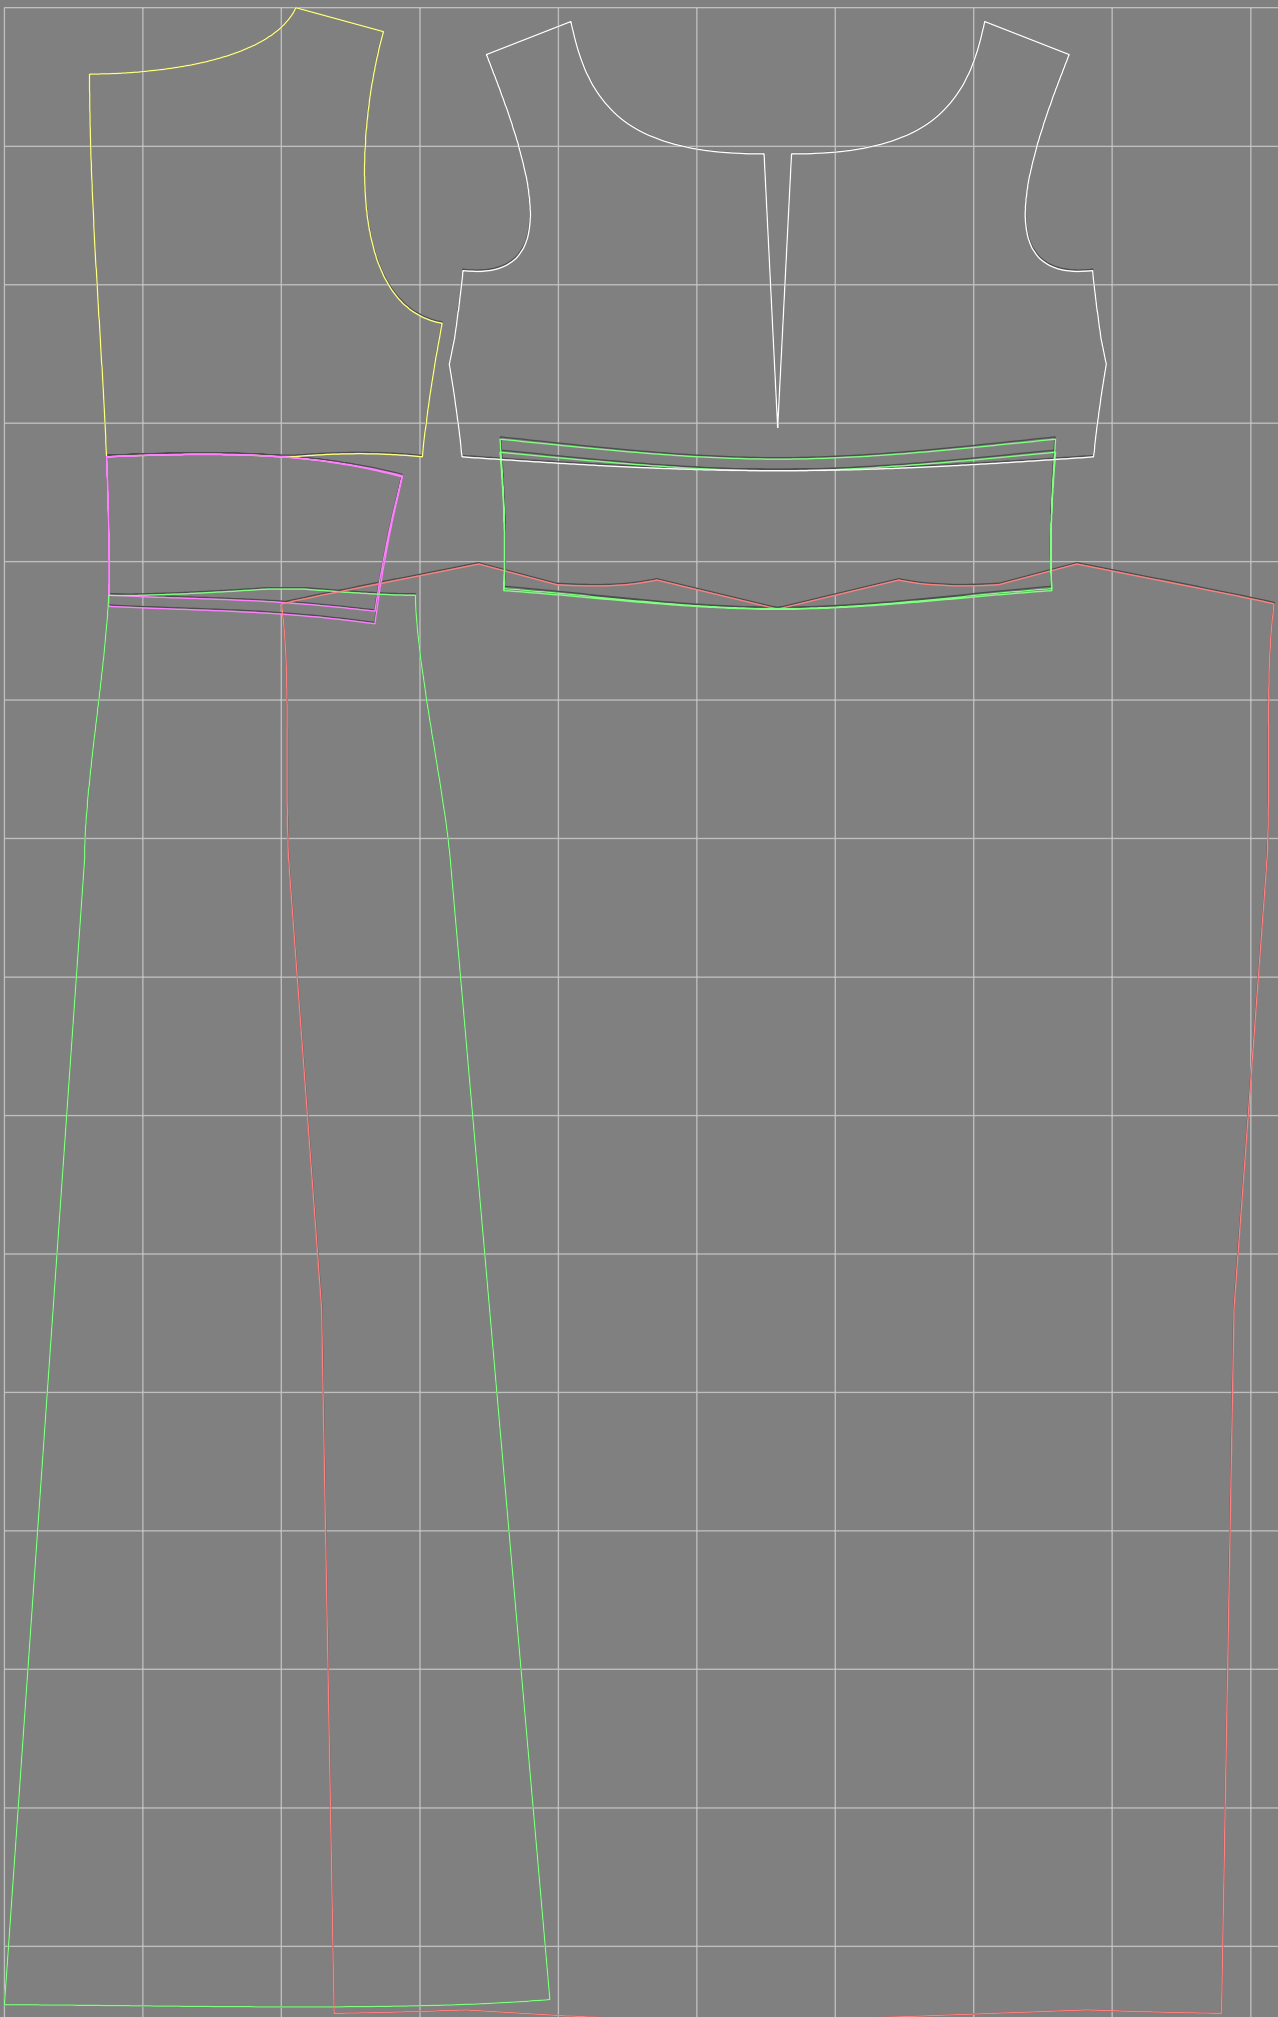

Not for print

Paper size: A4, size:1399.00 x1358.63 mm

# Example

size:1499.00 x1719.67 mm

Maneken =1 ver.0

rz\_1=170

rz\_16=92

rz\_17=78.8

rz\_18=71.8

rz\_19=100

rz\_20=98.1

---

. . . . .  
. . . . .  
. . . . .