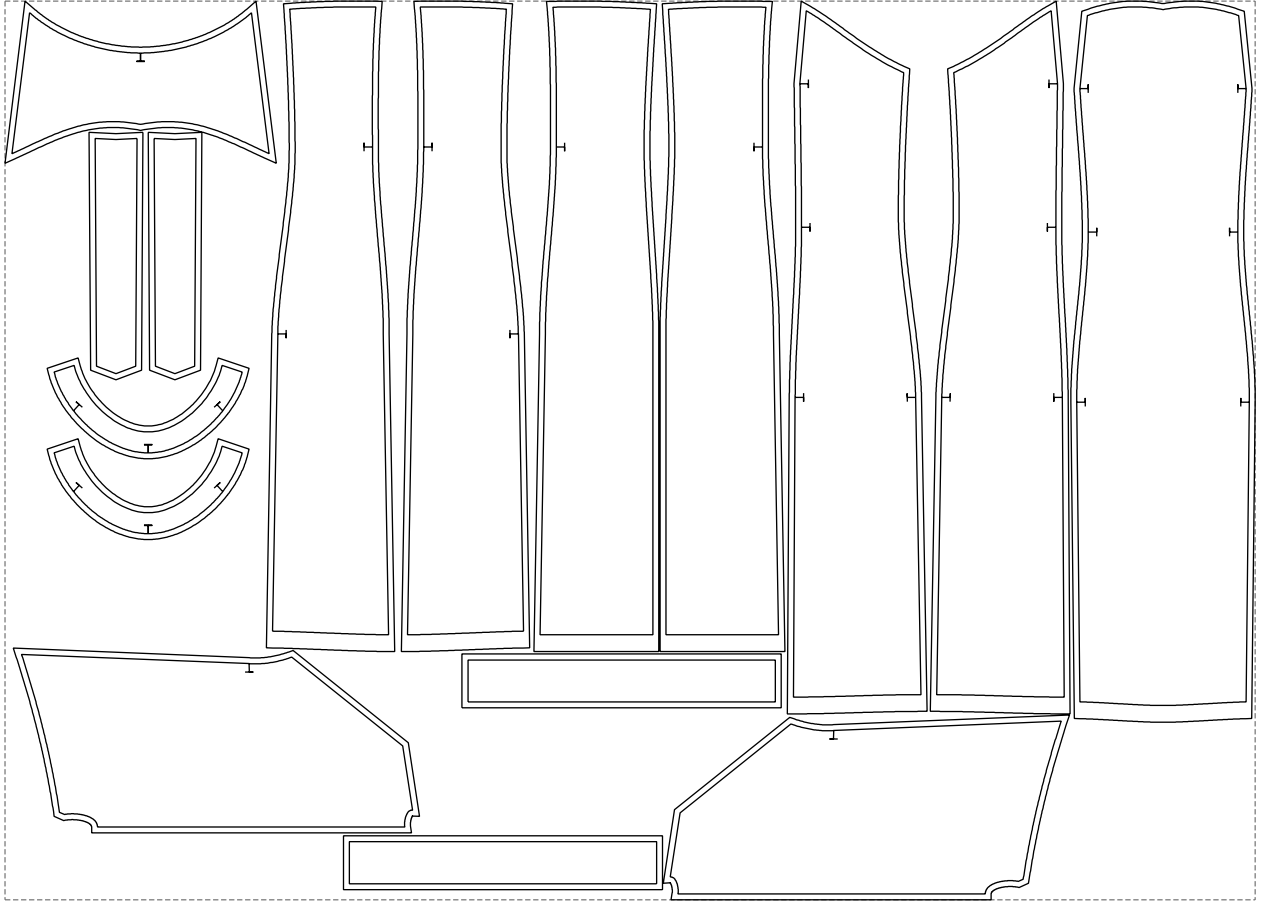

Not for print

Paper size: A4, size:1399.00 x859.20 mm

# Example

size:1488.95 x1070.61 mm

Maneken =1 ver.0

rz\_1=170

rz\_16=100

rz\_17=85.4

rz\_18=80.2

rz\_19=108

rz\_20=105.4

---

. . . . .  
. . . . .  
. . . . .