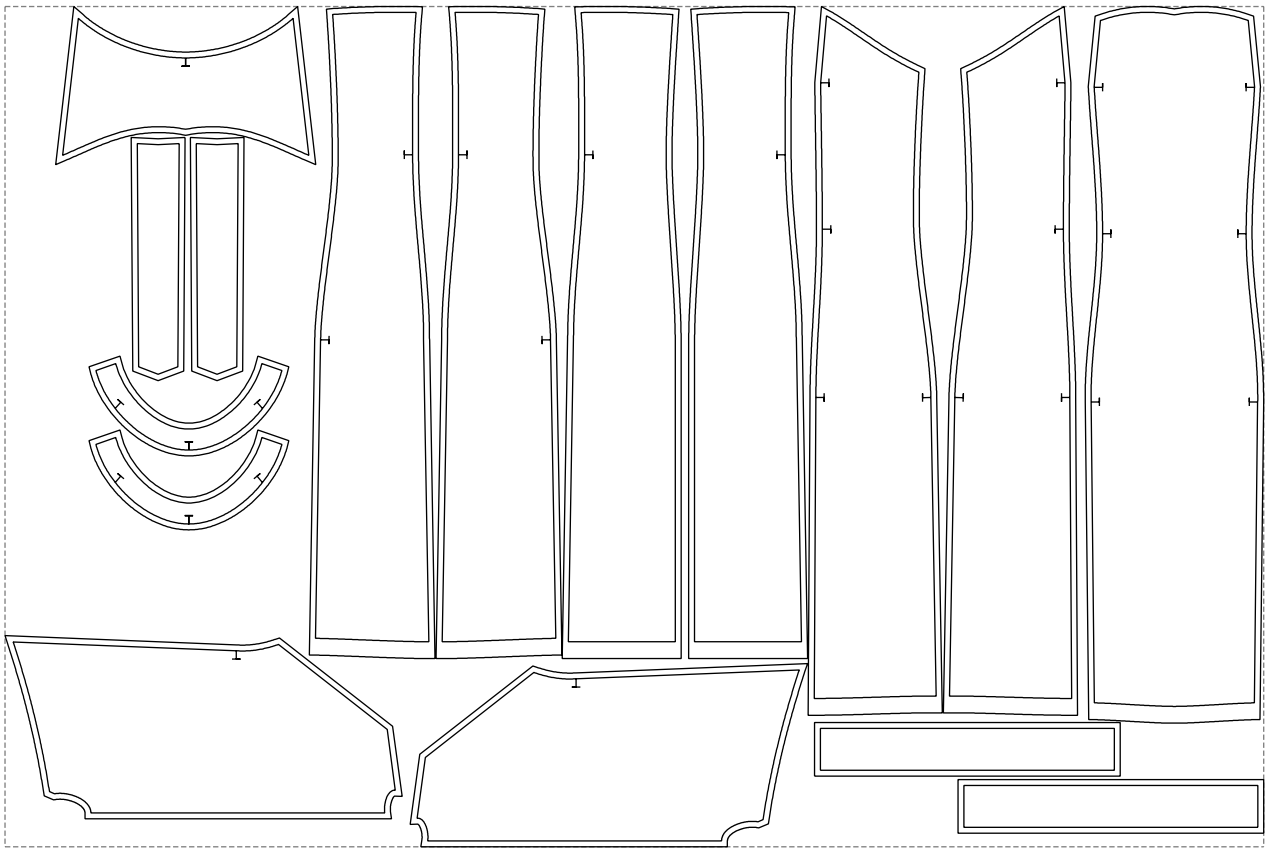

Not for print

Paper size: A4, size:1399.00 x853.83 mm

# Example

size:1499.00 x1001.05 mm

Maneken =1 ver.0

rz\_1=170

rz\_16=96

rz\_17=82

rz\_18=76

rz\_19=104

rz\_20=101.8

---

. . . . .  
. . . . .  
. . . . .