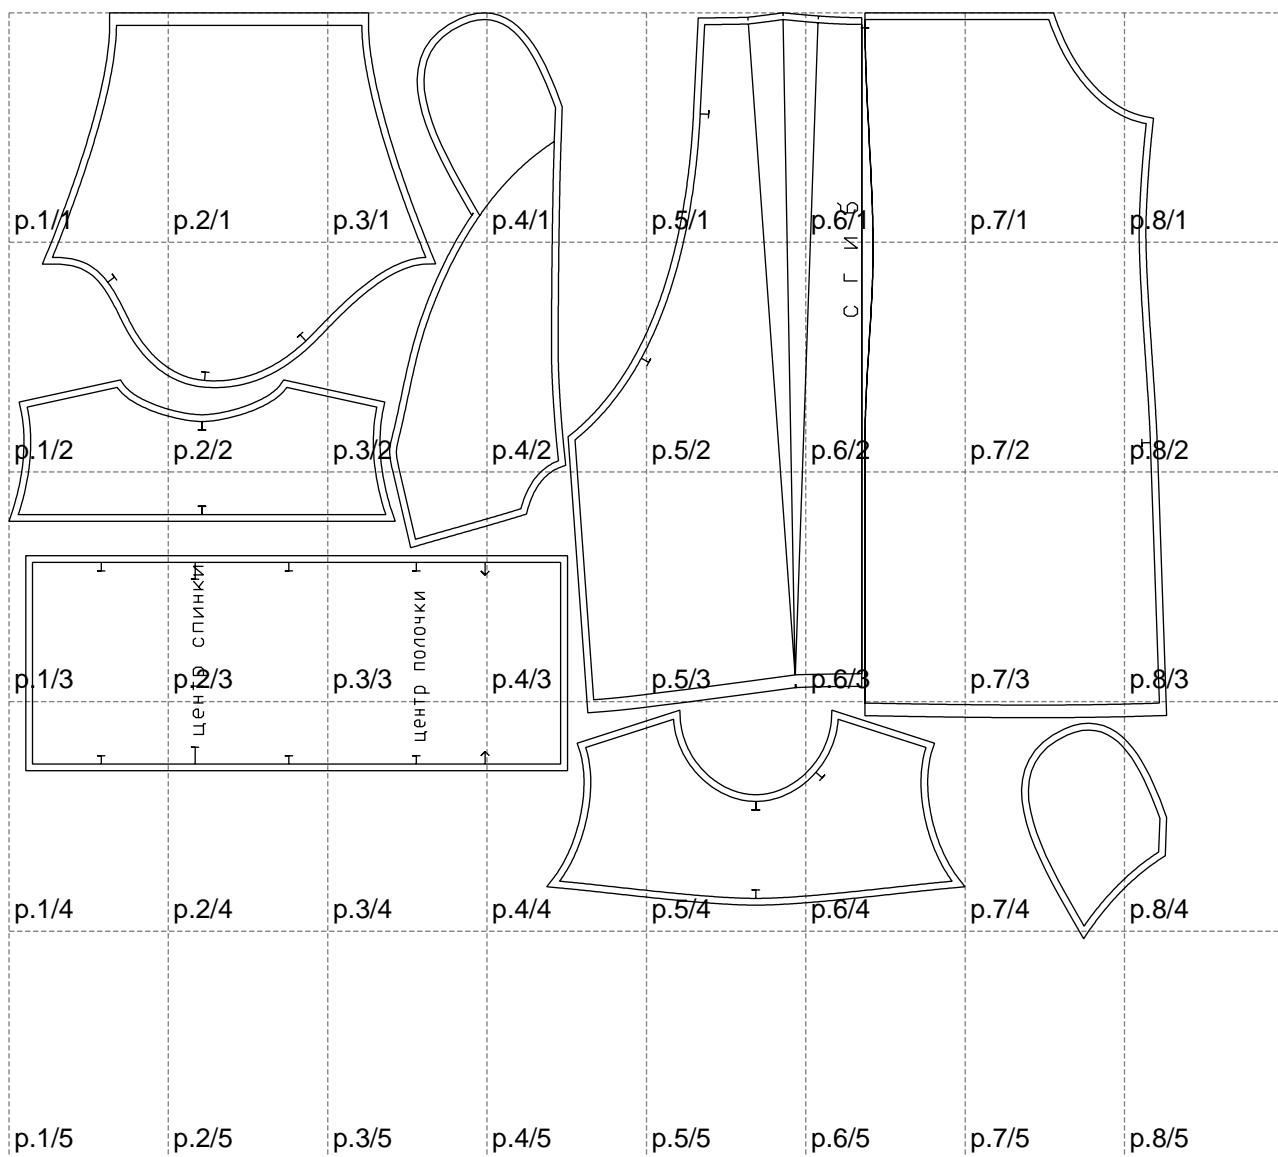

Not for print

Paper size: A4, size:1378.81 x1102.54 mm

# Example

size:349.68 x833.64 mm

Maneken =1 ver.0

rz\_1=170

rz\_16=120

rz\_17=104

rz\_18=103.6

rz\_19=128

rz\_20=125.1

---

. . . . .  
. . . . .  
. . . . .