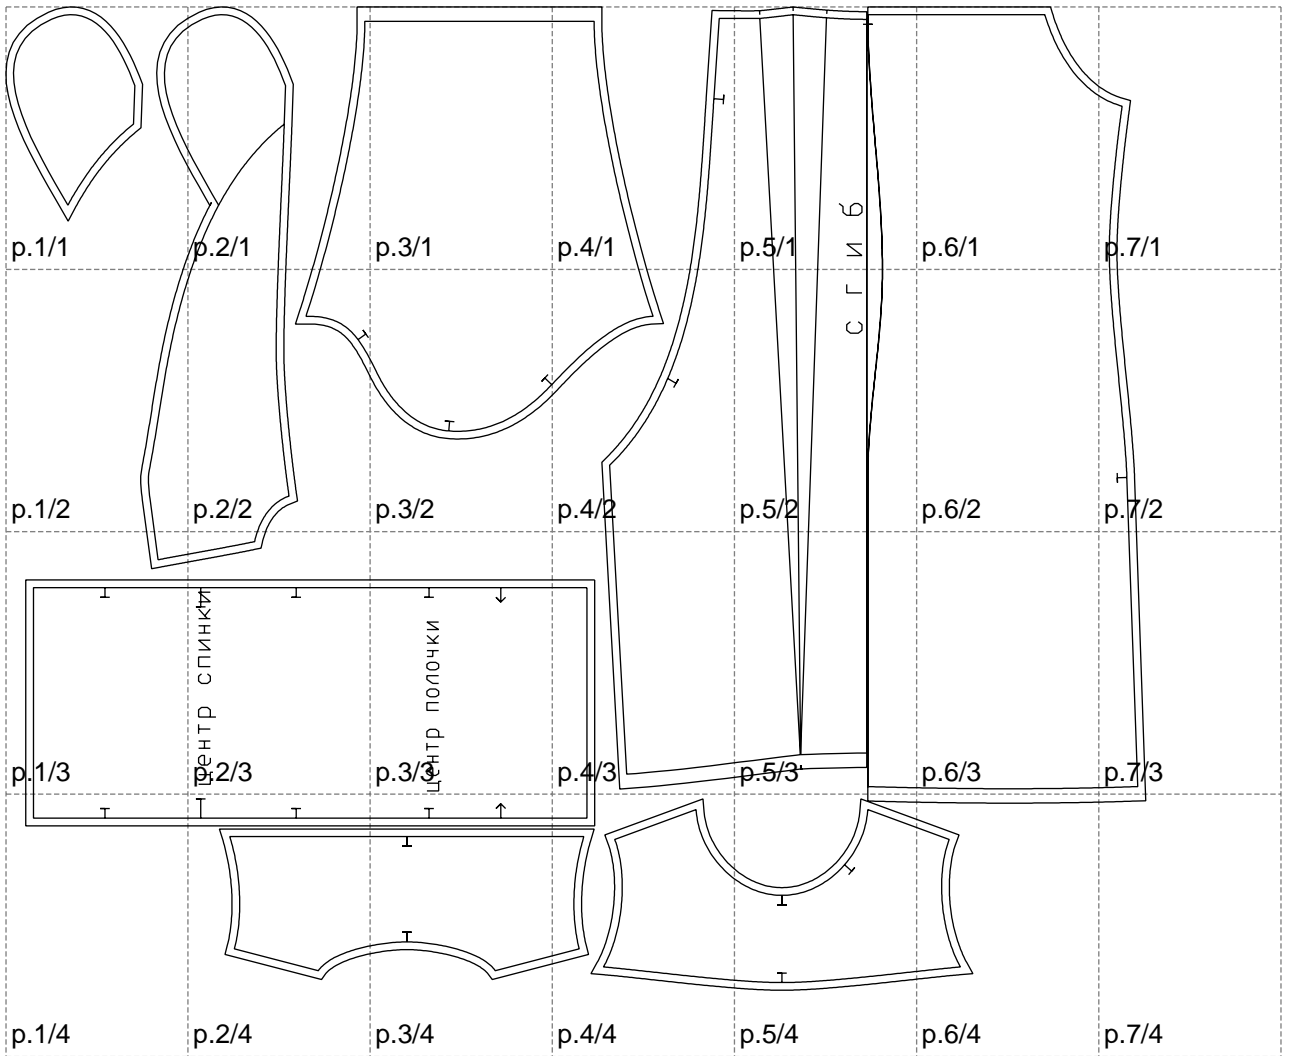

Not for print

Paper size: A4, size:1187.89 x1024.54 mm

# Example

size:276.25 x814.81 mm

Maneken =1 ver.0

rz\_1=170

rz\_16=92

rz\_17=78.8

rz\_18=71.8

rz\_19=100

rz\_20=98.1

---

. . . . .  
. . . . .  
. . . . .