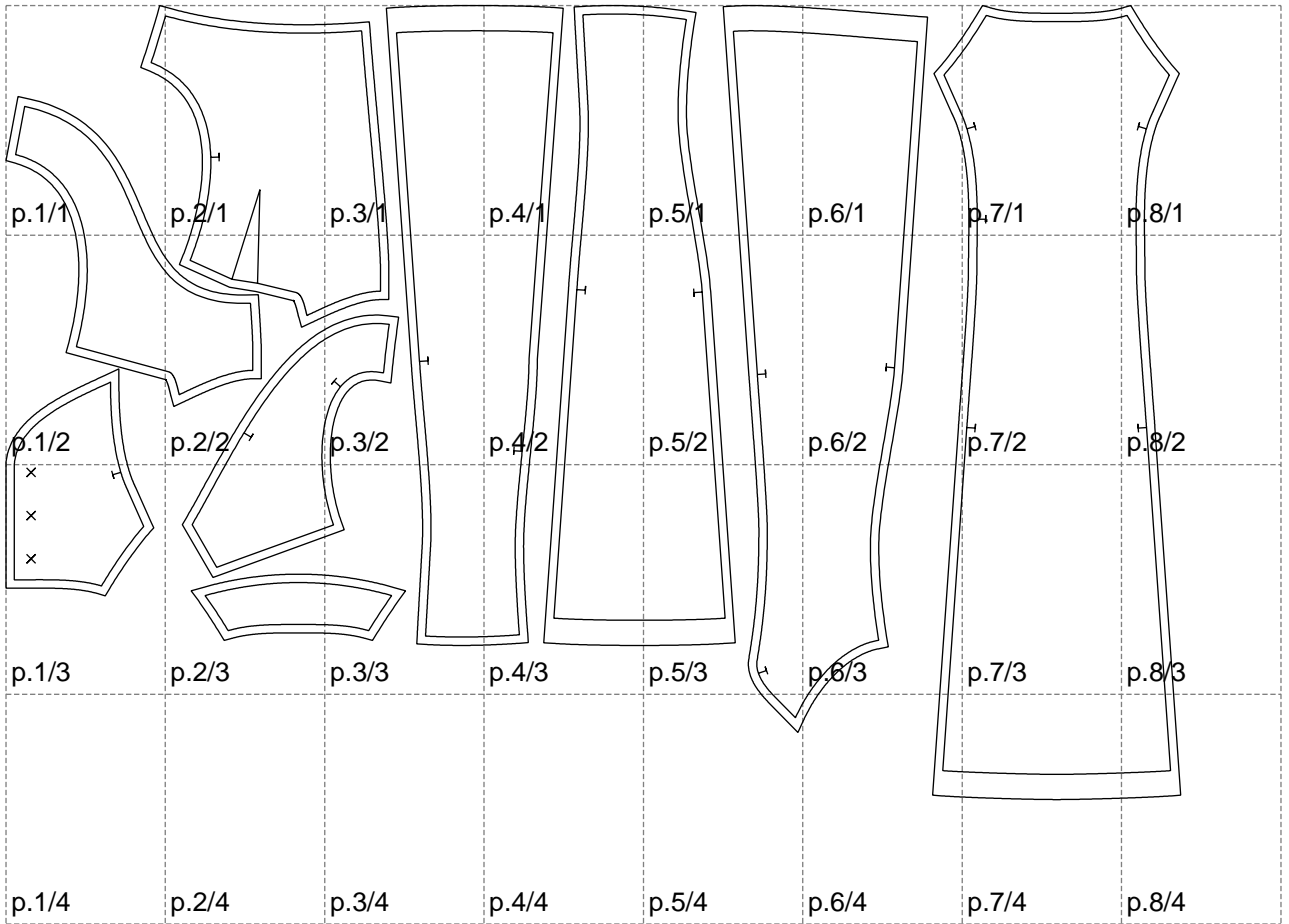

Not for print

Paper size: A4, size:1399.00 x945.48 mm

# Example

size:1478.87 x1572.73 mm

Maneken =1 ver.0

rz\_1=170

rz\_16=100

rz\_17=85.4

rz\_18=80.2

rz\_19=108

rz\_20=105.4

---

. . . . .  
. . . . .  
. . . . .