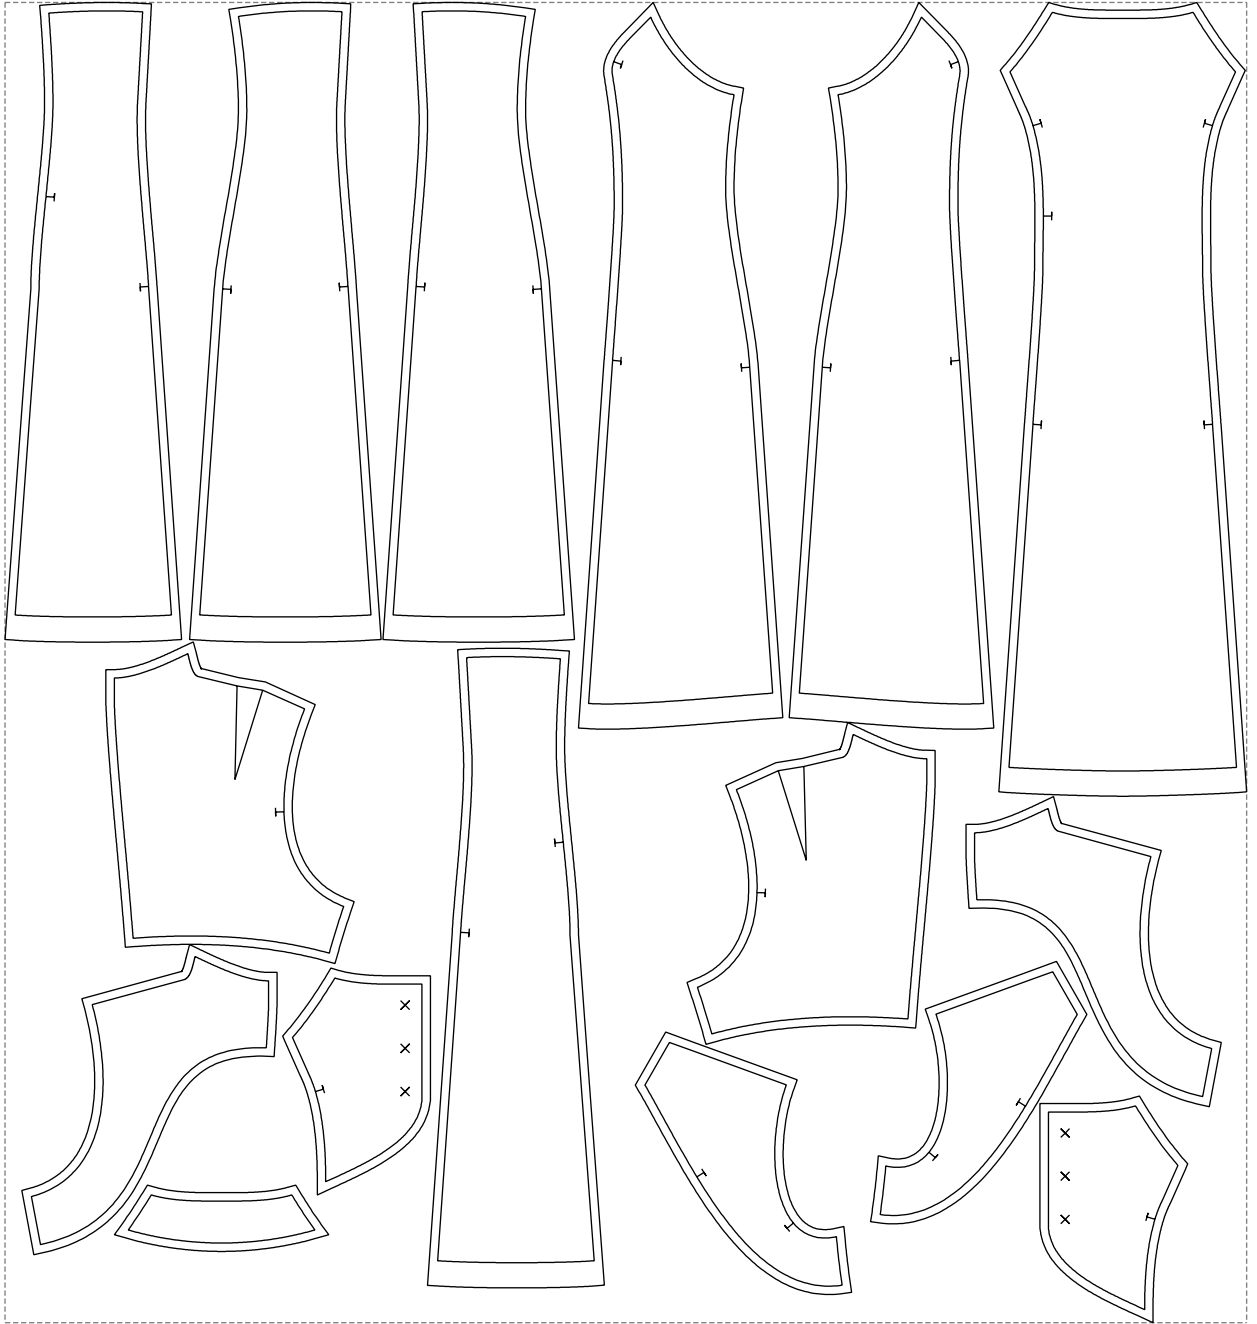

Not for print

Paper size: A4, size:1399.00 x945.48 mm

# Example

size:1478.87 x1572.73 mm

Maneken =1 ver.0

rz\_1=170

rz\_16=100

rz\_17=85.4

rz\_18=80.2

rz\_19=108

rz\_20=105.4

---

. . . . .  
. . . . .  
. . . . .