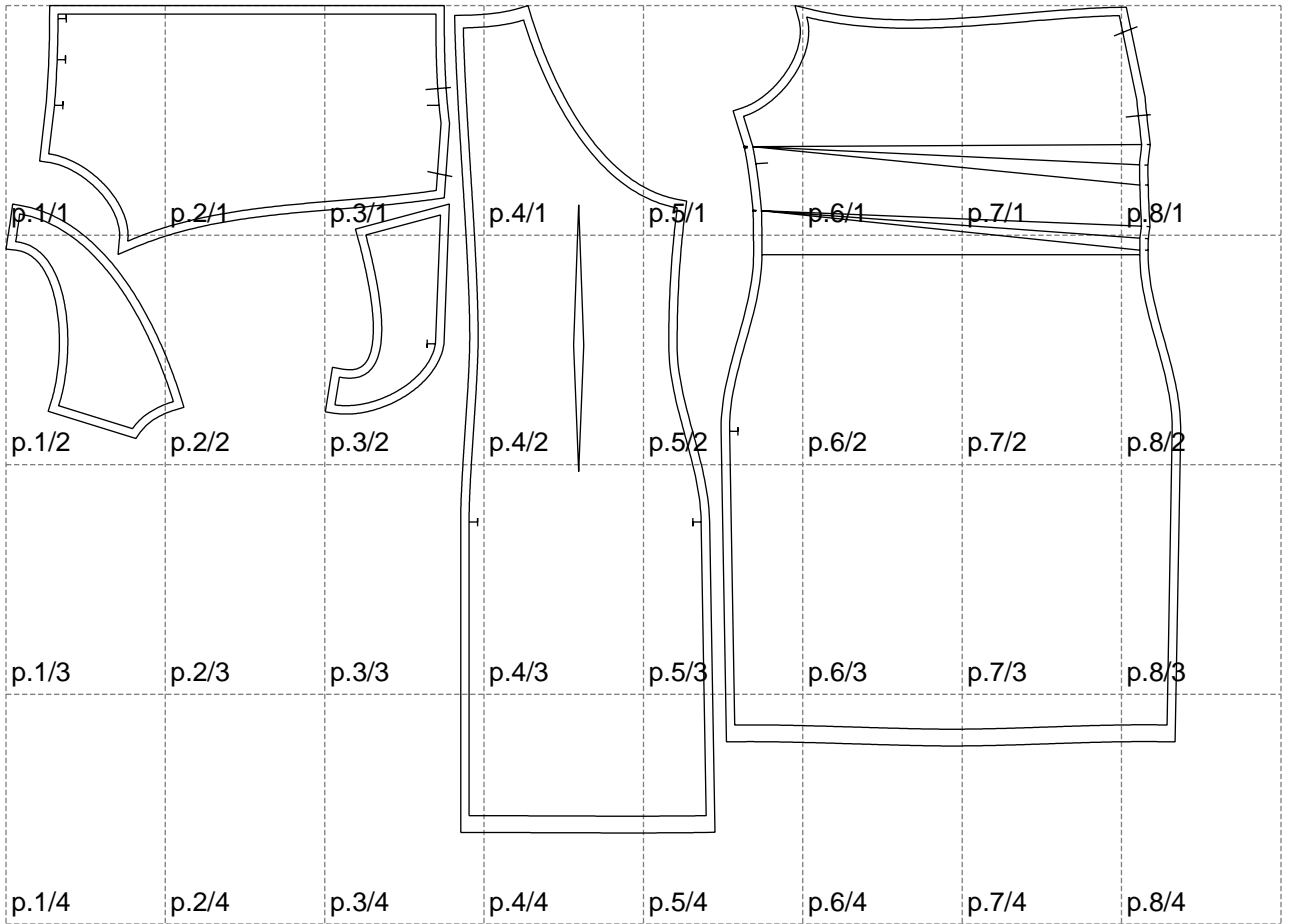

Not for print

Paper size: A4, size:1399.00 x985.22 mm

# Example

size:1499.00 x1235.45 mm

Maneken =1 ver.0

rz\_1=170

rz\_16=96

rz\_17=82

rz\_18=76

rz\_19=104

rz\_20=101.8

---

. . . . .  
. . . . .  
. . . . .