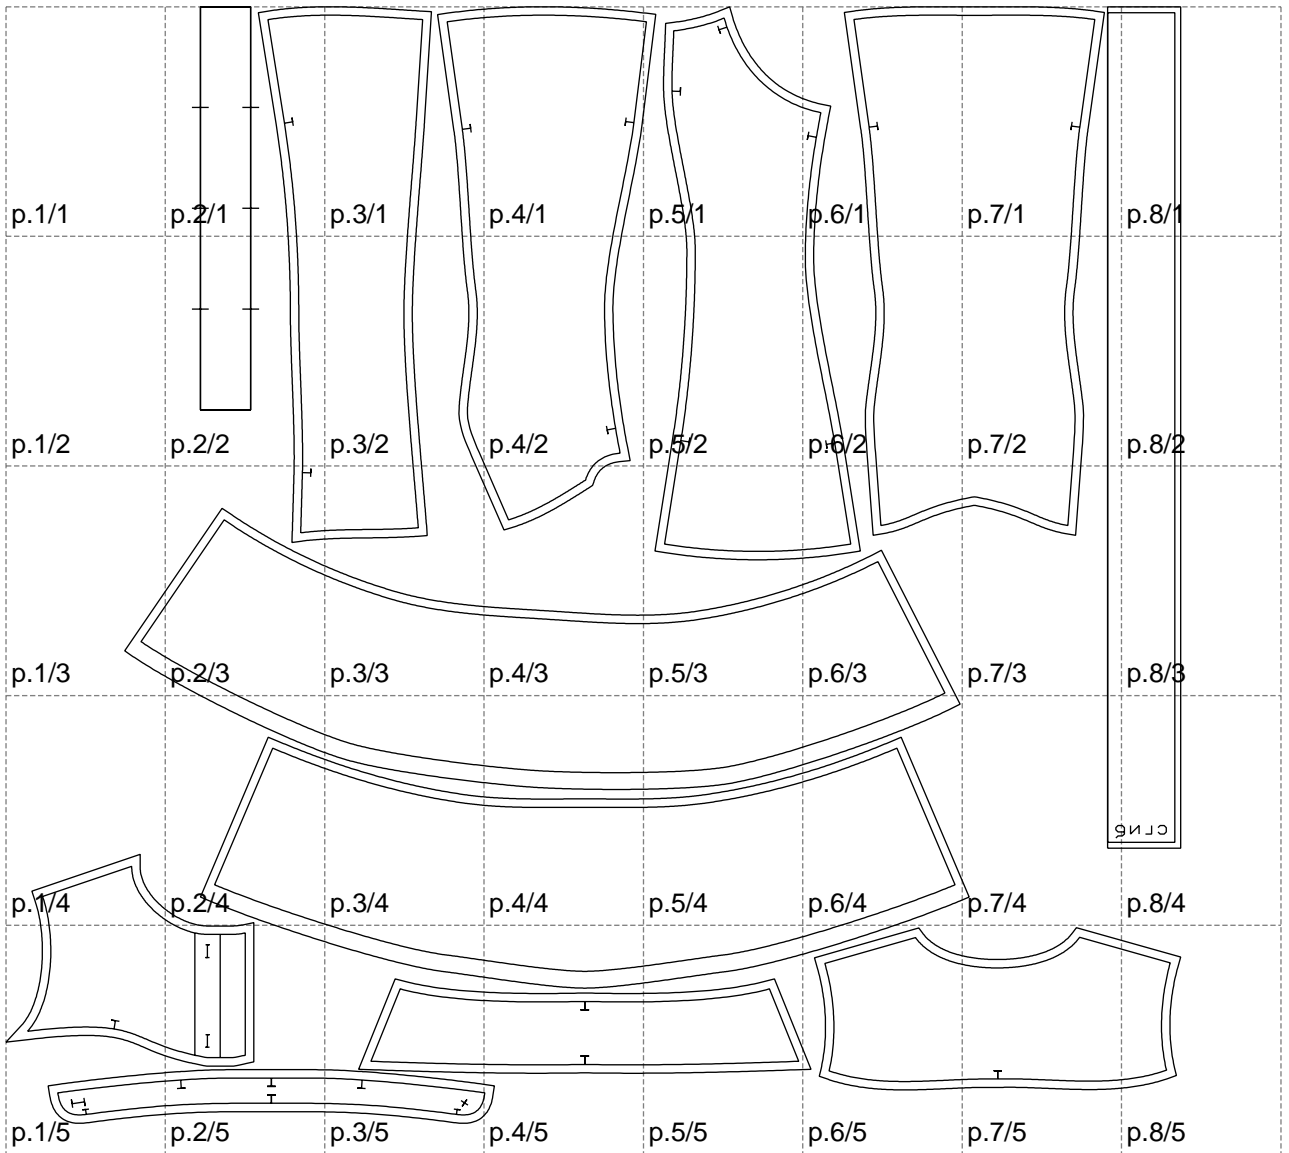

Not for print

Paper size: A4, size:1399.00 x1329.58 mm

# Example

size:1458.69 x425.84 mm

Maneken =1 ver.0

rz\_1=170

rz\_16=116

rz\_17=100

rz\_18=98.8

rz\_19=124

rz\_20=121

---

. . . . .  
. . . . .  
. . . . .