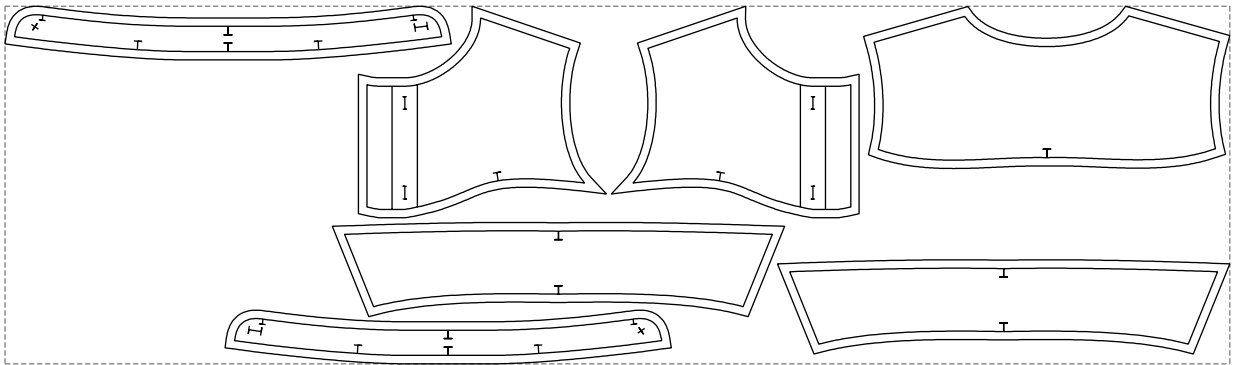

Not for print

Paper size: A4, size:1399.00 x1329.58 mm

# Example

size:1458.69 x425.84 mm

Maneken =1 ver.0

rz\_1=170

rz\_16=116

rz\_17=100

rz\_18=98.8

rz\_19=124