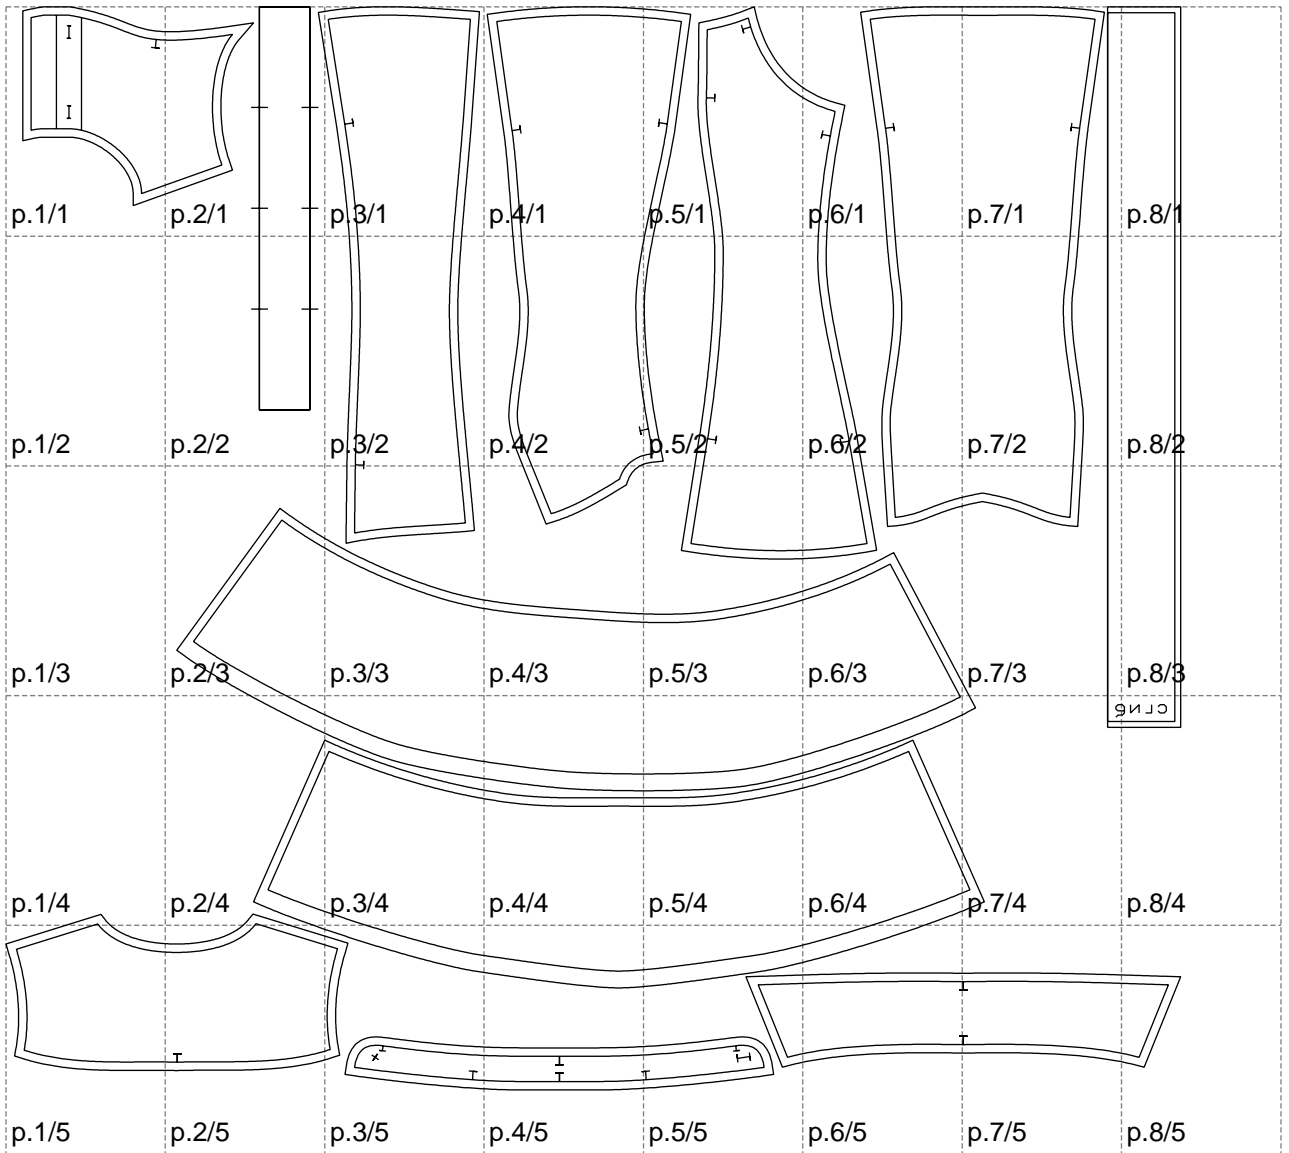

Not for print

Paper size: A4, size:1399.00 x1289.75 mm

# Example

size:1488.99 x291.78 mm

Maneken =1 ver.0

rz\_1=170

rz\_16=104

rz\_17=88.9

rz\_18=84.4

rz\_19=112

rz\_20=109.3

---

. . . . .  
. . . . .  
. . . . .