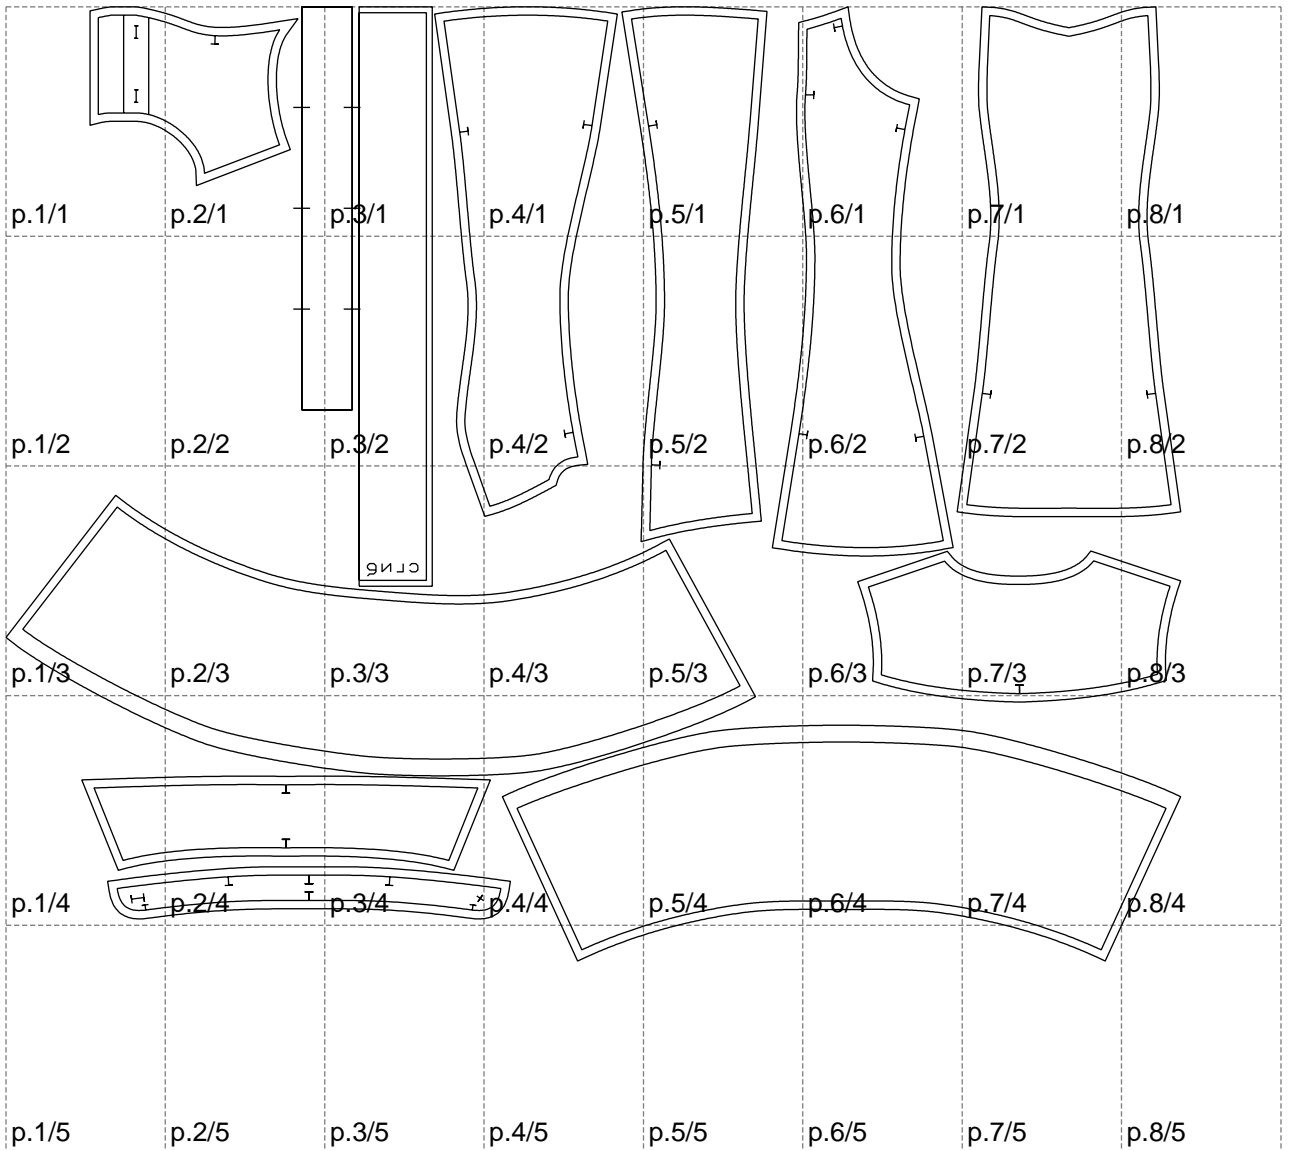

Not for print

Paper size: A4, size:1399.00 x1136.23 mm

# Example

size:1378.72 x284.09 mm

Maneken =1 ver.0

rz\_1=170

rz\_16=88

rz\_17=75.6

rz\_18=67.6

rz\_19=96

rz\_20=94.6

---

. . . . .  
. . . . .  
. . . . .