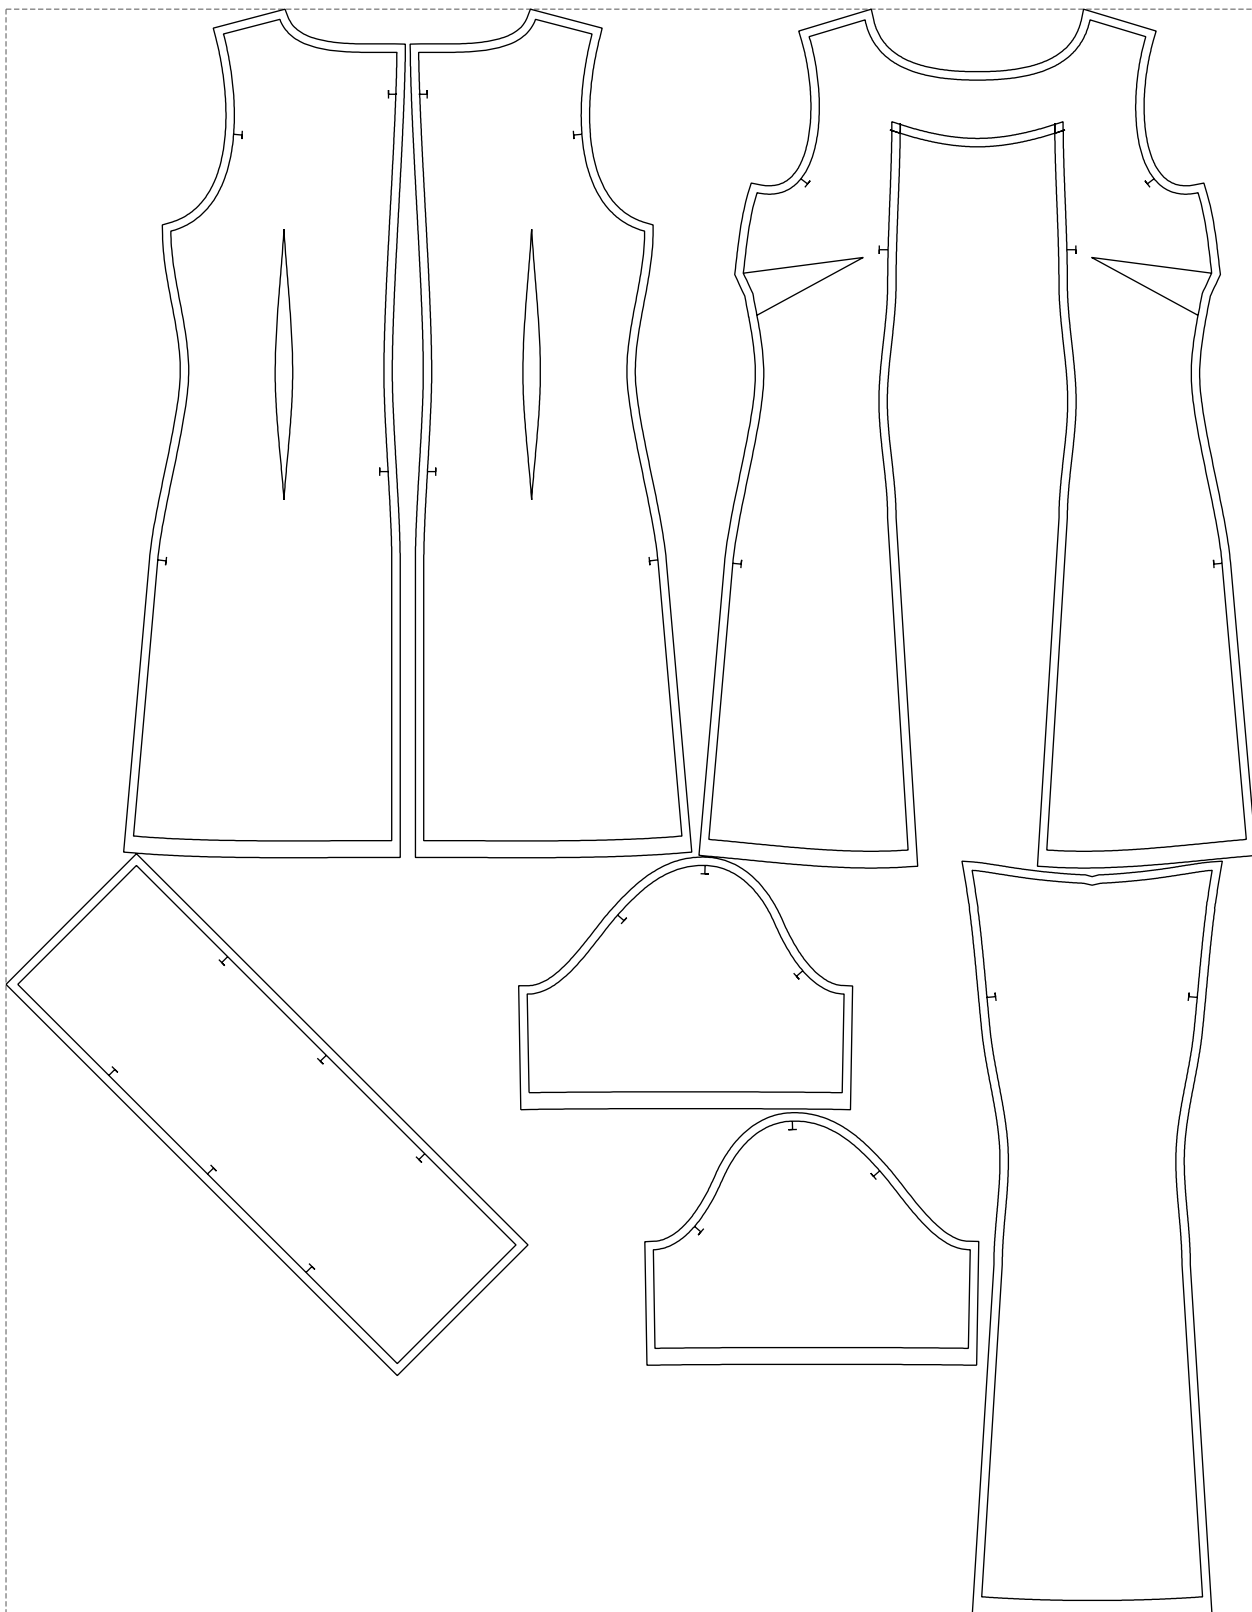

Not for print

Paper size: A4, size:1399.00 x1106.99 mm

# Example

size:1488.92 x1915.39 mm

Maneken =1 ver.0

rz\_1=170

rz\_16=100

rz\_17=85.4

rz\_18=80.2

rz\_19=108

rz\_20=105.4

---

. . . . .  
. . . . .  
. . . . .