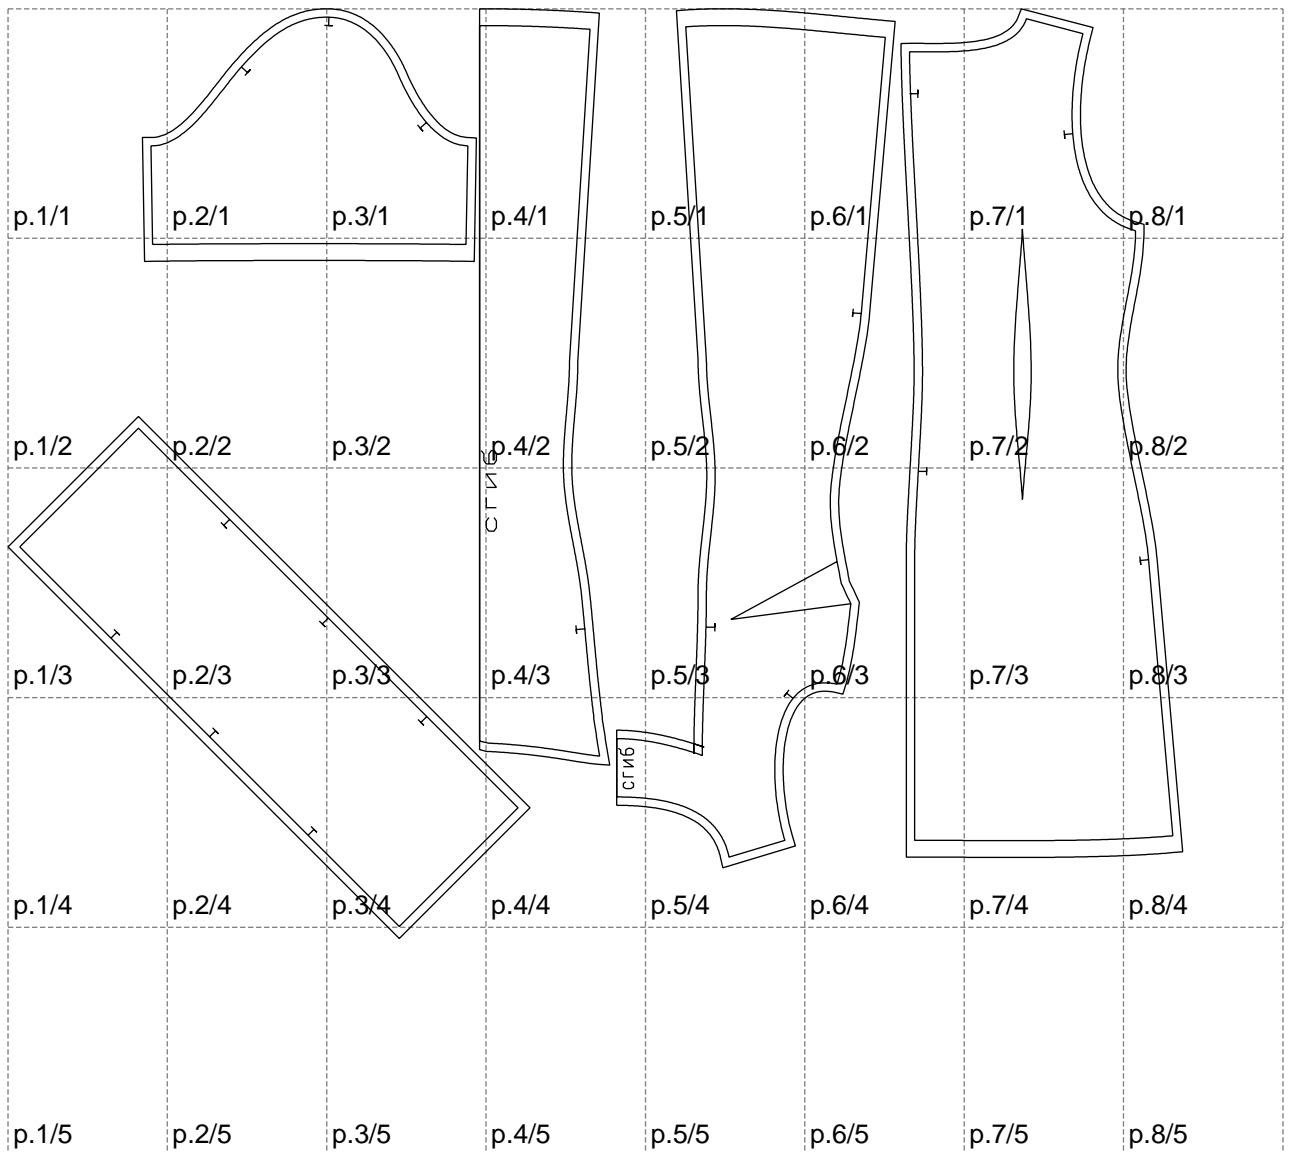

Not for print

Paper size: A4, size:1399.00 x1106.99 mm

# Example

size:1488.92 x1915.39 mm

Maneken =1 ver.0

rz\_1=170

rz\_16=100

rz\_17=85.4

rz\_18=80.2

rz\_19=108

rz\_20=105.4

---

. . . . .  
. . . . .  
. . . . .