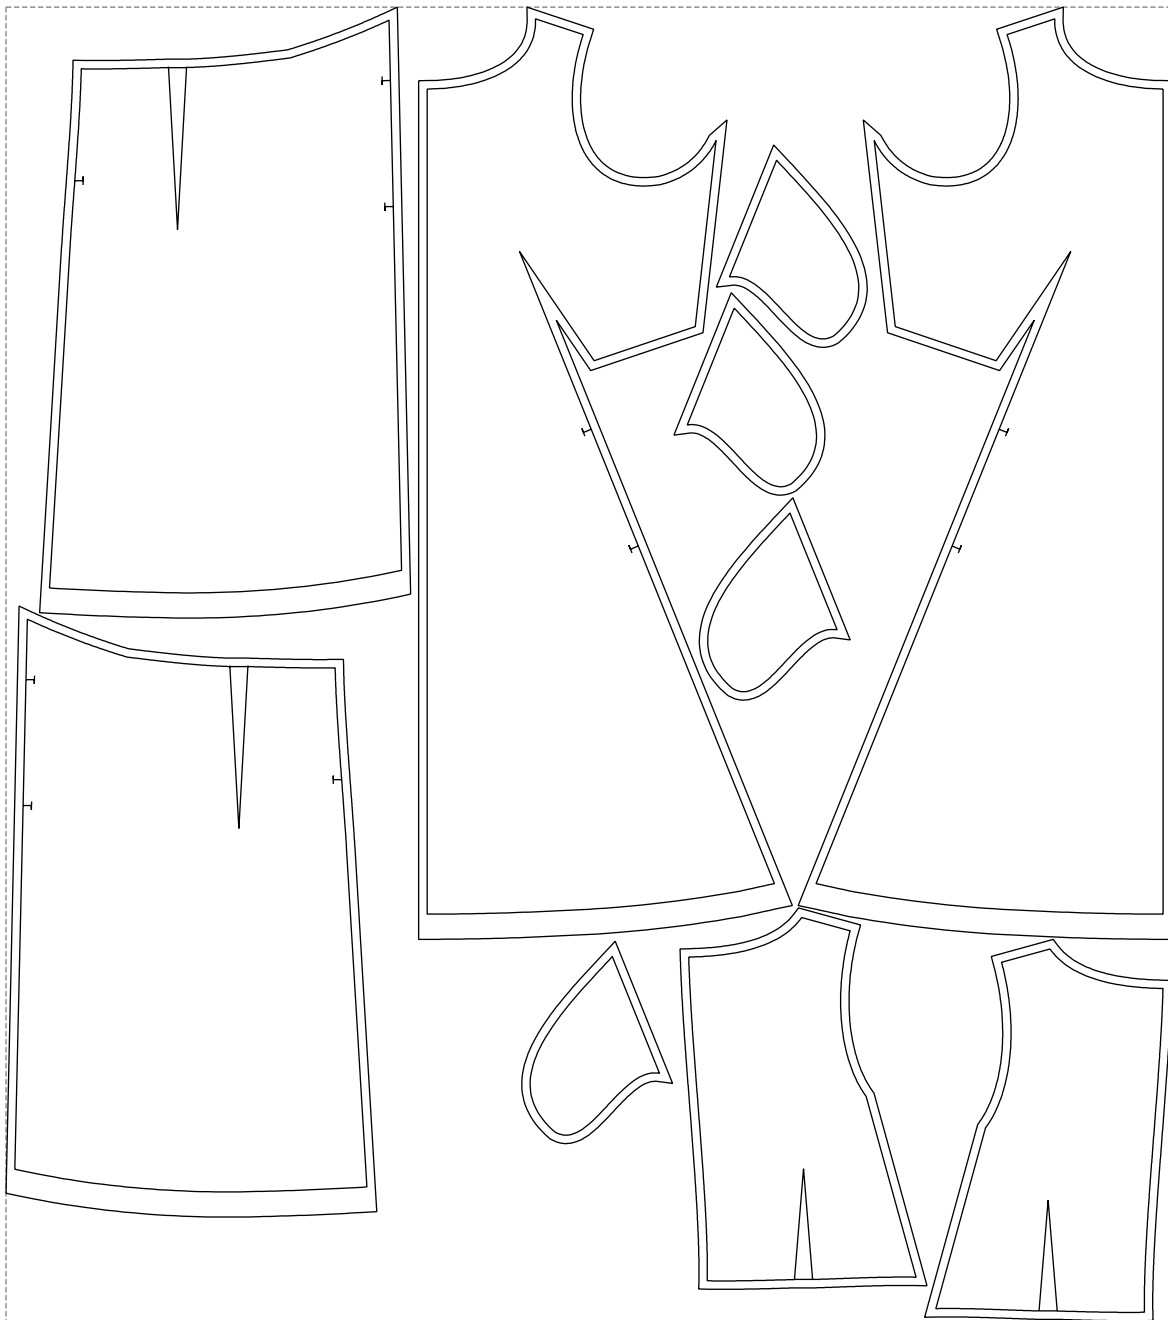

Not for print

Paper size: A4, size:1399.00 x1110.34 mm

# Example

size:1388.23 x1564.73 mm

Maneken =1 ver.0

rz\_1=170

rz\_16=104

rz\_17=88.9

rz\_18=84.4

rz\_19=112