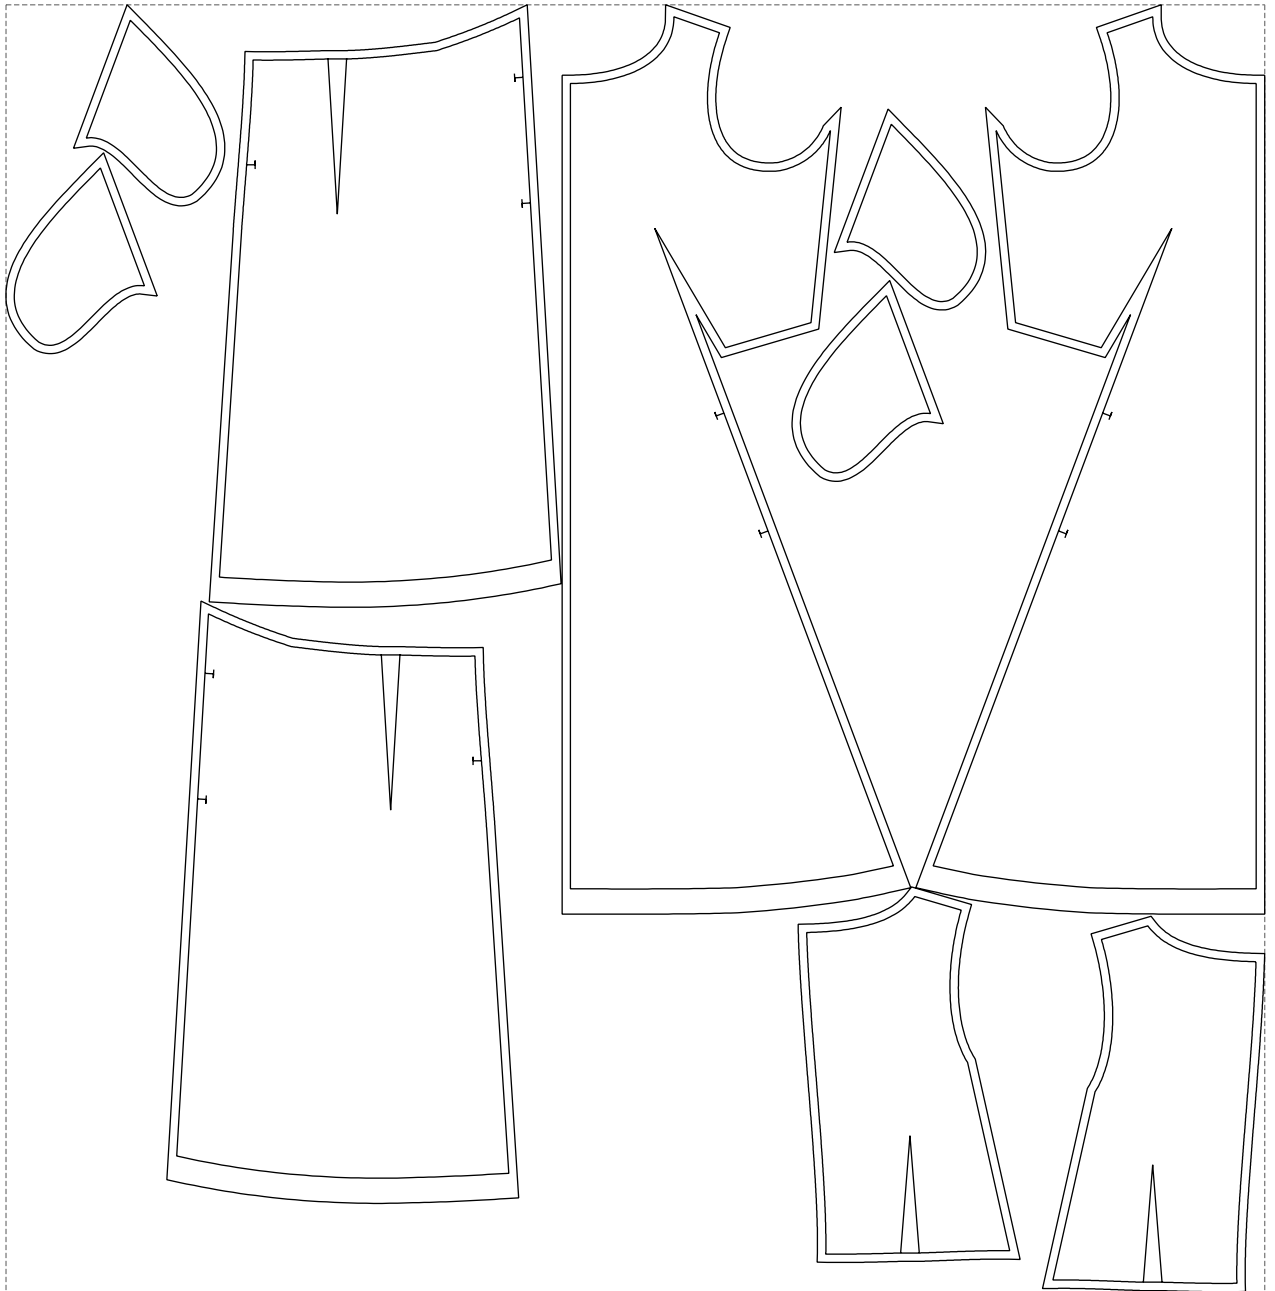

# Example

size:1499.00 x1532.91 mm

Maneken =1 ver.0

rz\_1=170

rz\_16=92

rz\_17=78.8

rz\_18=71.8

rz\_19=100