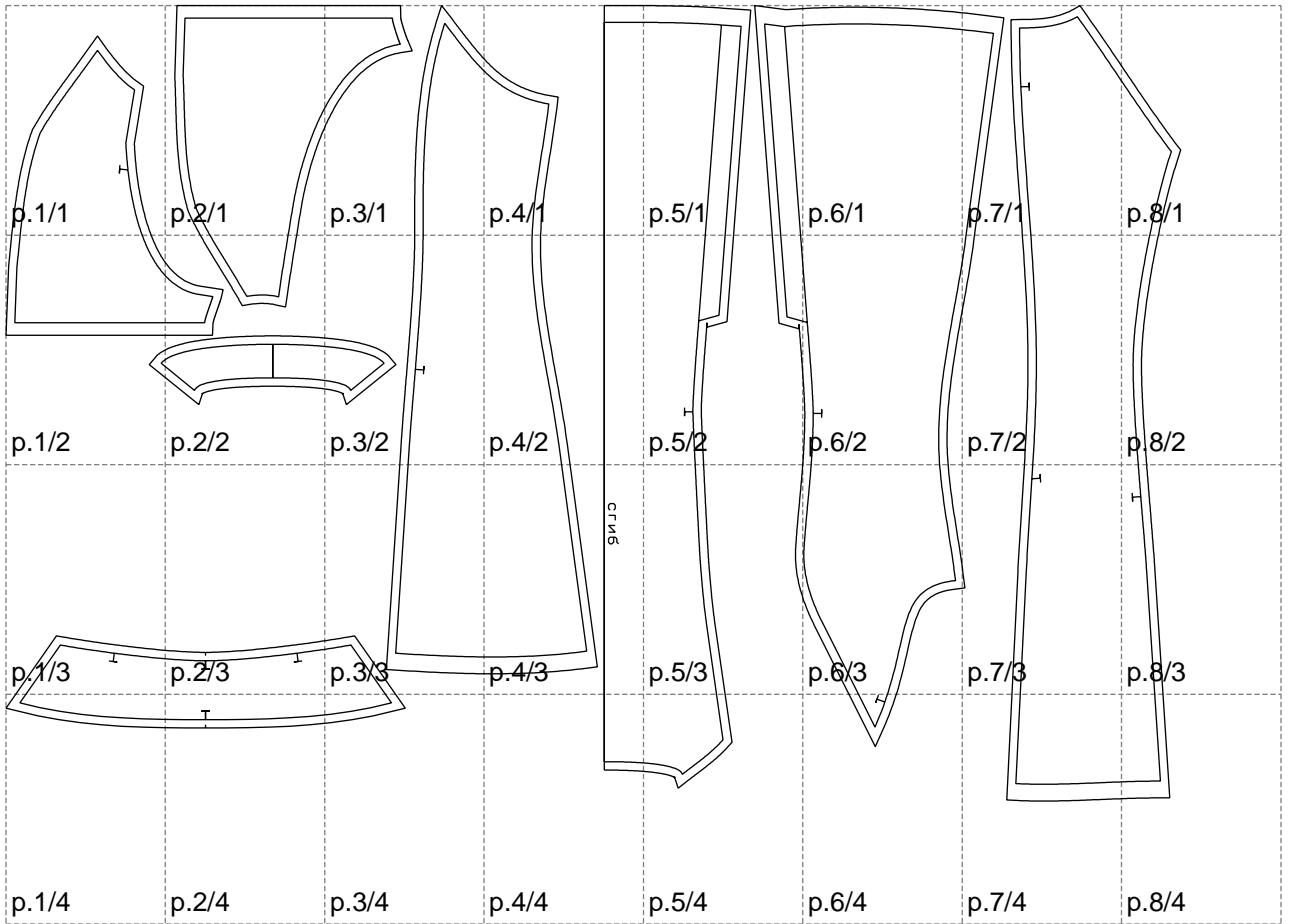

Not for print

Paper size: A4, size:1399.00 x947.22 mm

# Example

size:1499.00 x1673.04 mm

Maneken =1 ver.0

rz\_1=170

rz\_16=112

rz\_17=96.2

rz\_18=94

rz\_19=120

rz\_20=117

---

. . . . .  
. . . . .  
. . . . .