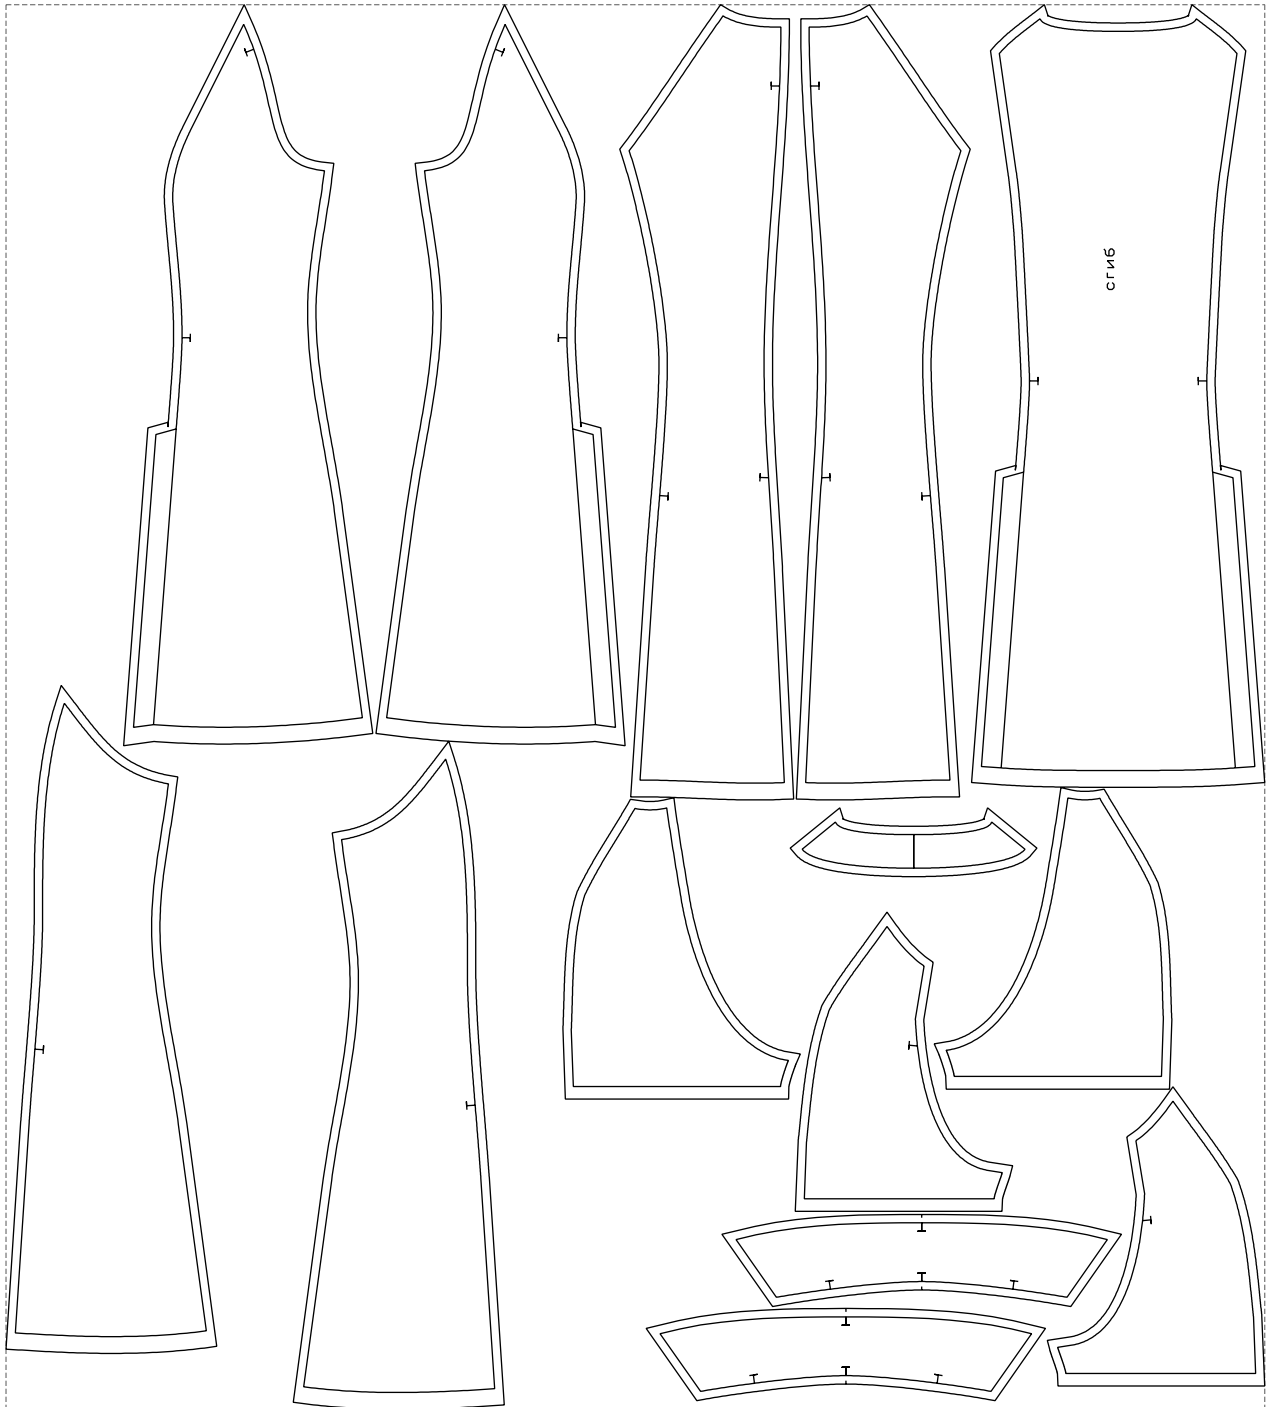

# Example

size:1499.00 x1673.04 mm

Maneken =1 ver.0

rz\_1=170

rz\_16=112

rz\_17=96.2

rz\_18=94

rz\_19=120