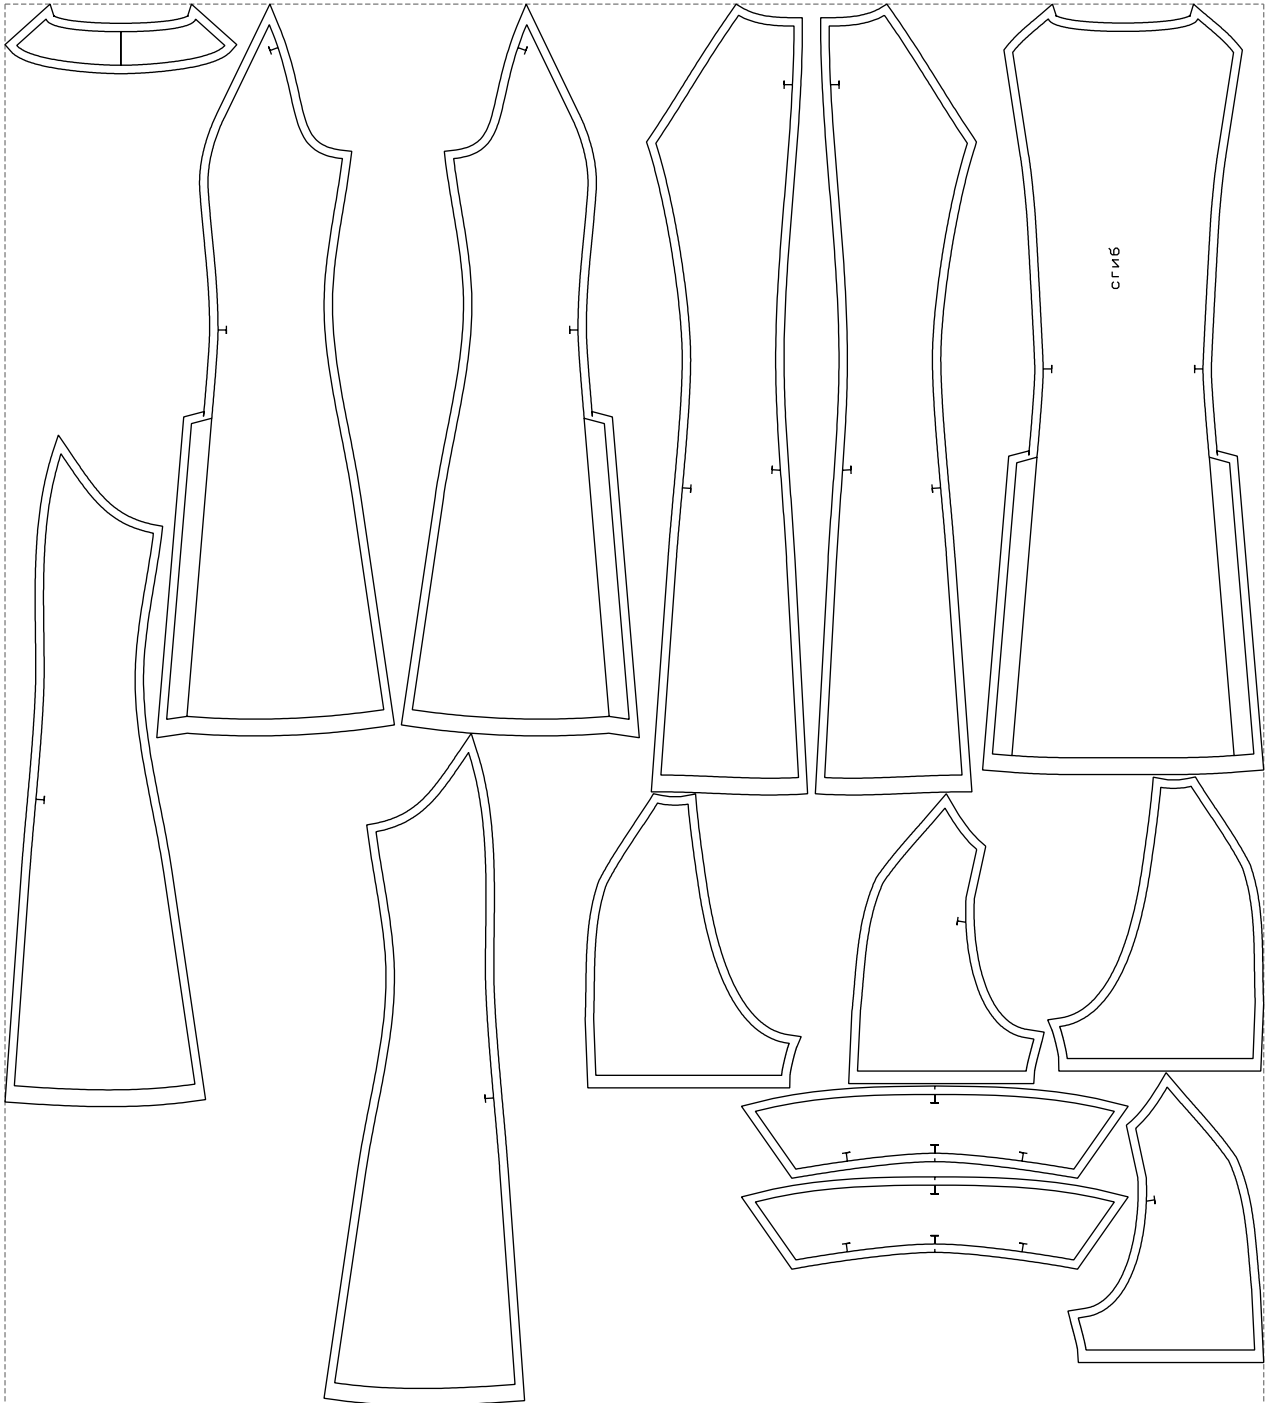

Not for print

Paper size: A4, size:1399.00 x941.92 mm

# Example

size:1499.00 x1668.91 mm

Maneken =1 ver.0

rz\_1=170

rz\_16=100

rz\_17=85.4

rz\_18=80.2

rz\_19=108

rz\_20=105.4

---

. . . . .  
. . . . .  
. . . . .