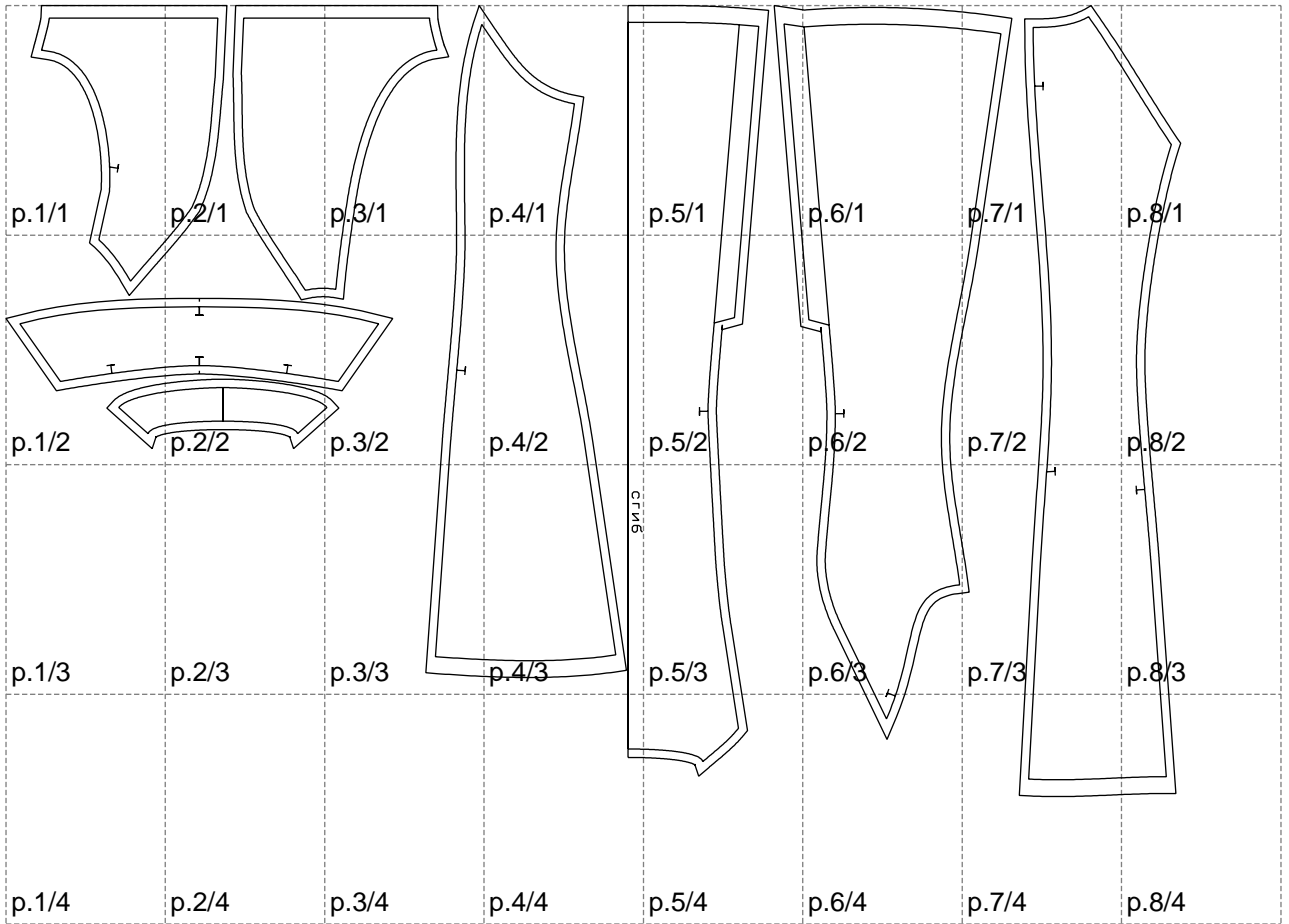

Not for print

Paper size: A4, size:1399.00 x941.92 mm

# Example

size:1499.00 x1668.91 mm

Maneken =1 ver.0

rz\_1=170

rz\_16=100

rz\_17=85.4

rz\_18=80.2

rz\_19=108

rz\_20=105.4

---

. . . . .  
. . . . .  
. . . . .